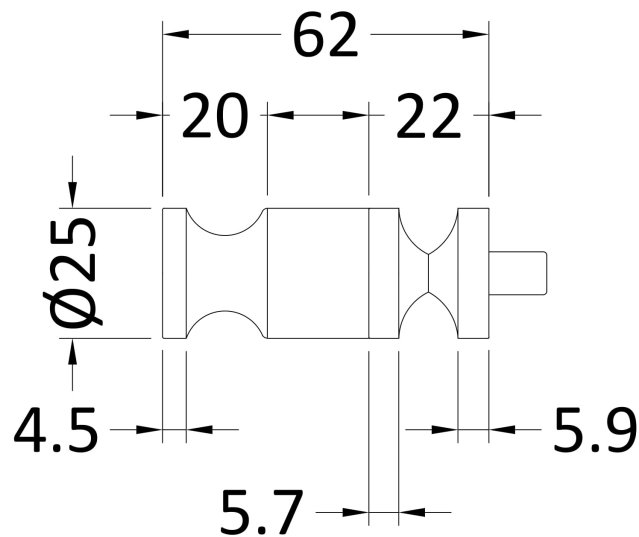

Sales Code: HL316

Description: Robe Hook For Revive Radiator

Product Dimensions

Height (mm):	60
Width (mm):	25
Depth (mm):	25
Length (mm):	
Nett Weight (kg):	0.22

Packaging Dimensions

Height (mm):	35
Width (mm):	55
Length (mm):	125
Gross Weight (kg):	0.22

Packaging Data

Box Colour:	White Cardboard Box
Box Qty:	1
Label Size:	100 x 50
Label Colour:	White Label
Label Qty:	1

Outer Box Dimensions (If Applicable)

Height (mm):	
Width (mm):	
Length (mm):	
Gross Weight (kg):	
Barcode:	5055369017775

Product Details

Country of Origin:	China
Fitting Instruction:	No
Certification:	CE: N/A RoHS: N/A WEEE: N/A
Colour/Finish:	Chrome
RAL No:	N/A
Product Material:	Steel
Heat Element Wattage:	Not Applicable
Heating Element Wattage Compatible:	N/A
BTU Outputs:	30°C / N/A 50°C / N/A 60°C /
Thermal Outputs: (Watts)	30°C / N/A 50°C / N/A 60°C /
Pipe Centres - If Vertical:	N/A
Pipe Centres - If Horizontal:	N/A
Max Projection:	
Tube Diameter:	N/A
Packaging Volume (L):	
Wall to Centre of Tappings:	N/A
Floor to Centre of Tappings:	N/A
Dual Fuel:	N/A
IP Rating:	