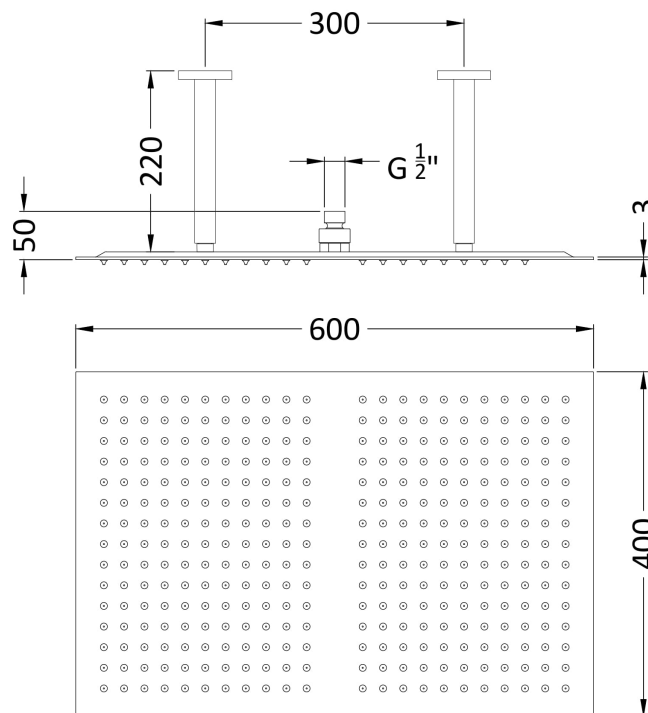

Sales Code: HEAD66

Description: Ceiling Mounted Shower Head 600X400mm

Product Dimensions

Length (mm):	
Width (mm):	600
Height (mm):	220
Depth (mm):	400
Nett Weight (kg):	7.8

Packaging Dimensions

Length (mm):	700
Width (mm):	520
Height (mm):	
Gross Weight (kg):	7.8

Packaging Data

Box Colour:	White Cardboard Box
Box Qty:	1
Label Size:	100 x 50
Label Colour:	White Label
Label Qty:	2

Outer Box Dimensions (If Applicable)

Length (mm):	
Width (mm):	
Height (mm):	
Depth (mm):	
Gross Weight (kg):	
Barcode:	5055369021307

Product Details

Country of Origin:	China
Fitting Instruction:	No
Product Material:	St-Steel
Mount Type:	Surface, Wall
Outlet Elbow Supplied:	No
Easy Clean:	Yes
Head Included:	Yes
Handset Included:	No
Body Jets Included:	Not Applicable
No of Body Jets:	Not Applicable
Operating Pressure (bar):	0.5
Valve/Cartridge Type:	Not Applicable
Flow Rates (L/min):	0.1 bar: N/A 0.5 bar: N/A 1 bar: N/A 2 bar: N/A 3 bar: N/A
TMV2 Approved:	No Approval No: N/A
TMV3 Approved:	No Approval No: N/A
WRAS Approved:	No Approval No: N/A
Head Function:	Single
Handset Function:	Not Applicable
Body Jet Info:	Not Applicable
Pipe Size:	Not Applicable
Pipe Centres:	N/A
Colour/Finish:	Chrome
Hose Included:	Not Applicable
No. of Outlets:	N/A