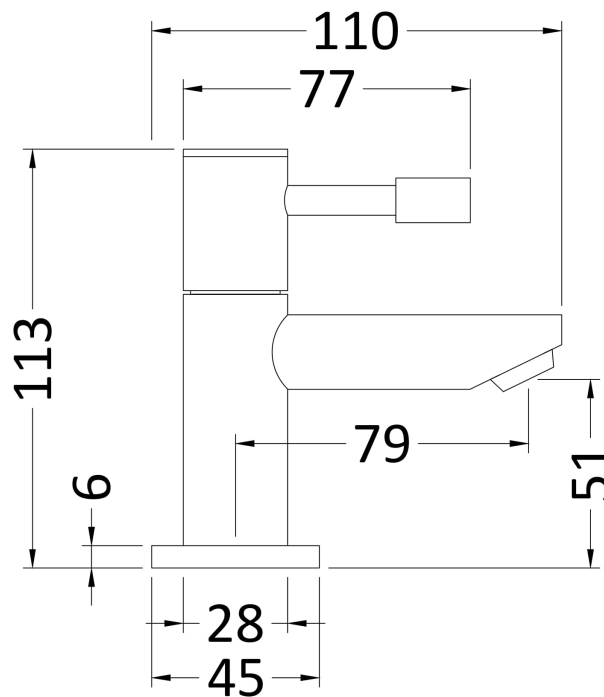

Sales Code: FJ311

Description: Series 2 Basin Taps

Product Dimensions

Height (mm):	113
Width (mm):	50
Depth (mm):	115
Length (mm):	
Nett Weight (kg):	0.8

Packaging Dimensions

Height (mm):	112
Width (mm):	45
Depth (mm):	114
Gross Weight (kg):	1

Packaging Data

Box Colour:	White Cardboard Box
Box Qty:	1
Label Size:	100 x 50
Label Colour:	White Label
Label Qty:	2

Outer Box Dimensions (If Applicable)

Height (mm):	300
Width (mm):	270
Depth (mm):	500
Length (mm):	
Gross Weight (kg):	14
Barcode:	5055146175216

Product Details

Country of Origin:	China
Fitting Instruction:	No
Product Material:	Brass
Control Type:	Manual
Waste Included:	Waste Not Included
Waste Type:	Not Applicable
WRAS Approval:	No
Approval No:	N/A
Valve/Cartridge Type:	1/4 Turn Ceramic Disc
Colour/Finish:	Chrome
Mount Type:	Deck
Operating Pressure (bar):	0.2
Flow Rates: (Litres Per Min)	0.1 bar: 4 0.5 bar: 10 1 bar: 15 2 bar: 20 3 bar: 25
Pipe Size:	15 mm (1/2" Bsp)
Pipe Centres:	N/A