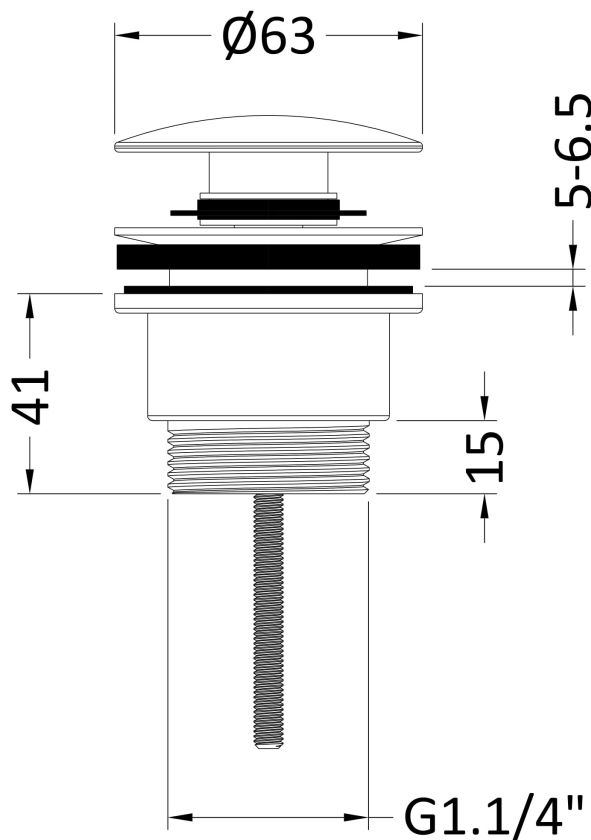

Sales Code: EK810

Description: Universal Push Button Basin Waste

Product Dimensions

Length (mm):	
Width (mm):	63
Height (mm):	110
Depth (mm):	63
Nett Weight (kg):	0.34

Packaging Dimensions

Height (mm):	65
Width (mm):	65
Depth (mm):	105
Gross Weight (kg):	0.34

Packaging Data

Box Colour:	White Cardboard Box
Box Qty:	1
Label Size:	100 x 50
Label Colour:	White Label
Label Qty:	2

Outer Box Dimensions (If Applicable)

Height (mm):	225
Width (mm):	330
Length (mm):	
Depth (mm):	
Gross Weight (kg):	21
Barcode:	5056462603421

Product Details

Country of Origin:	China
Fitting Instruction:	No
CE Certification:	N/A
Product Material:	Brass
Heating Element Wattage:	Not Applicable
Colour/Finish:	Brushed Brass
Product Diameter:	63mm
Connection Size:	11/4"