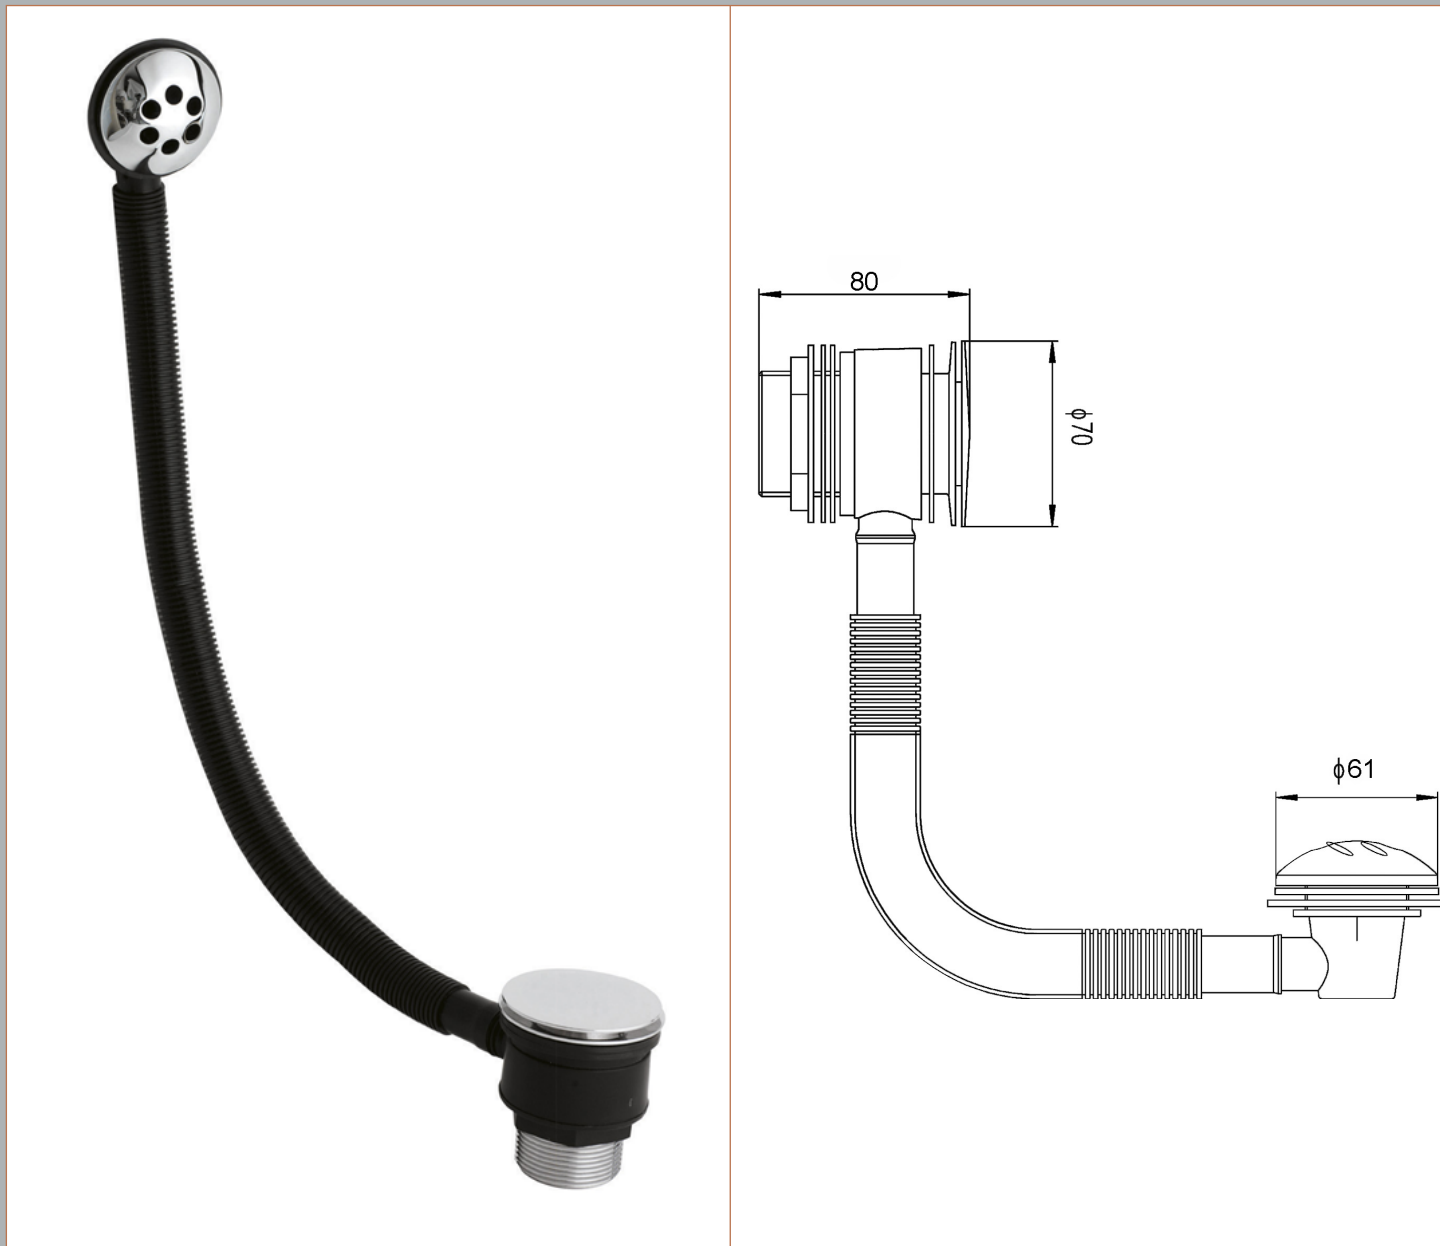

Sales Code: EK321

Description: Push Button Bath Waste & Overflow

Product Dimensions

Length (mm):	
Width (mm):	70
Height (mm):	70
Depth (mm):	80
Nett Weight (kg):	0.5

Packaging Dimensions

Height (mm):	205
Width (mm):	135
Depth (mm):	80
Gross Weight (kg):	0.68

Packaging Data

Box Colour:	White Cardboard Box
Box Qty:	1
Label Size:	100 x 50
Label Colour:	White Label
Label Qty:	2

Outer Box Dimensions (If Applicable)

Height (mm):	
Width (mm):	
Length (mm):	
Depth (mm):	
Gross Weight (kg):	11
Barcode:	5055146129998

Product Details

Country of Origin:	China
Fitting Instruction:	No
CE Certification:	N/A
Product Material:	Brass/ABS
Heating Element Wattage:	Not Applicable
Colour/Finish:	Chrome
Product Diameter:	70mm
Connection Size:	11/2"