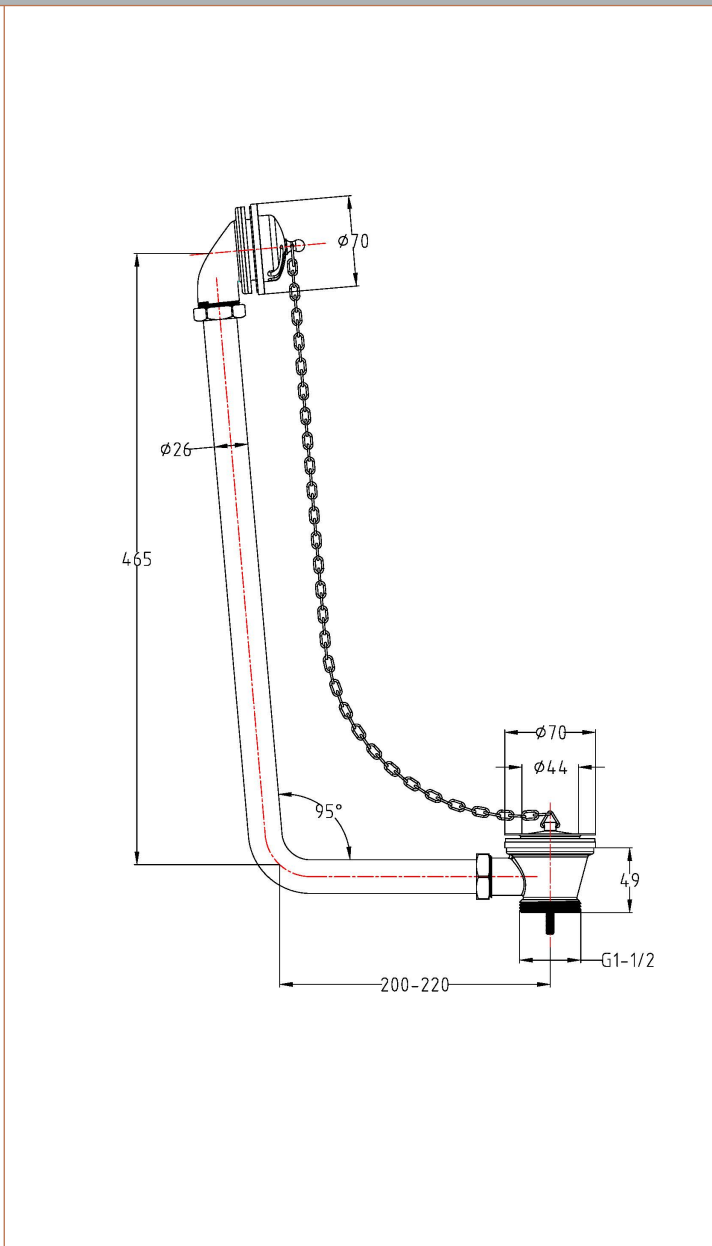

### Product Dimensions

Length (mm):	
Width (mm):	70
Height (mm):	465
Depth (mm):	220
Nett Weight (kg):	0.9

### Packaging Dimensions

Height (mm):	500
Width (mm):	200
Depth (mm):	75
Gross Weight (kg):	1

### Outer Box Dimensions (If Applicable)

Height (mm):	405
Width (mm):	420
Length (mm):	
Depth (mm):	
Gross Weight (kg):	14
Barcode:	5056211803423

### Product Details

Country of Origin:	China
Fitting Instruction:	No
CE Certification:	
Product Material:	Brass
Heating Element Wattage:	Not Applicable
Colour/Finish:	Chrome
Product Diameter:	70mm
Connection Size:	G1-1/2