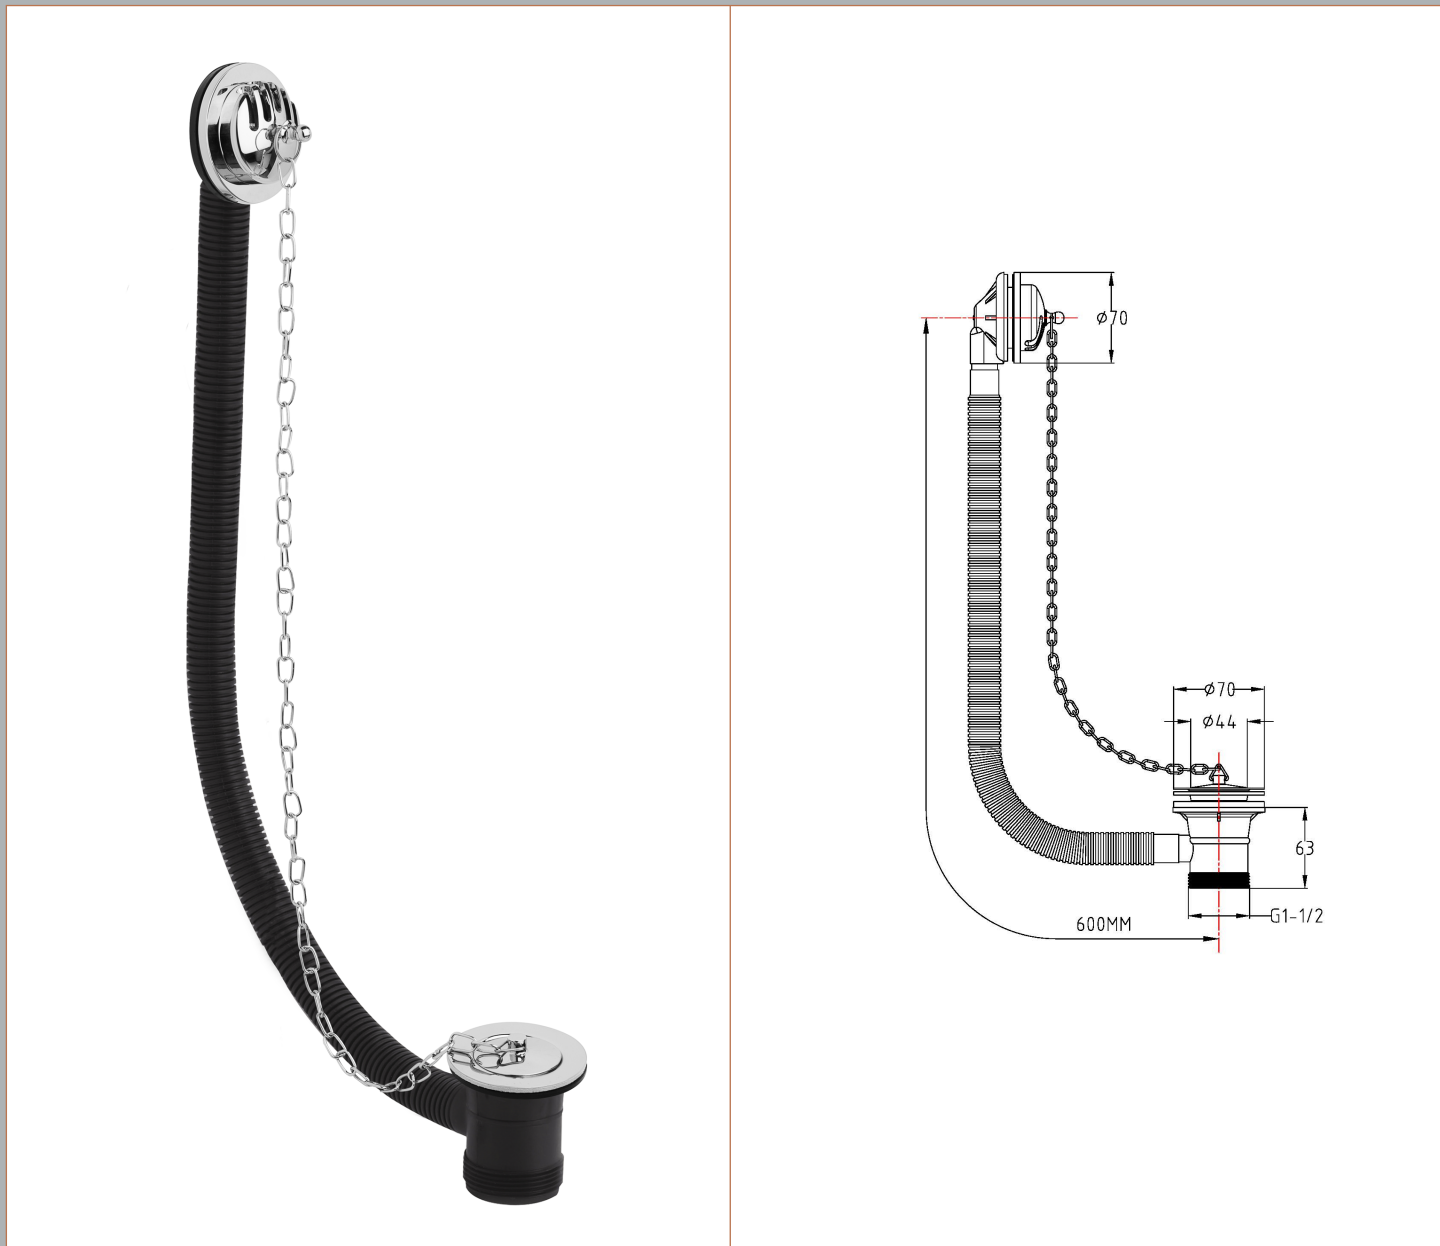

Sales Code: EA384

Description: Classic Concealed Bath Waste & Overflow

Product Dimensions

Length (mm):	
Width (mm):	70
Height (mm):	70
Depth (mm):	63
Nett Weight (kg):	0.25

Packaging Dimensions

Height (mm):	245
Width (mm):	135
Depth (mm):	100
Gross Weight (kg):	0.3

Packaging Data

Box Colour:	White Cardboard Box
Box Qty:	1
Label Size:	100 x 50
Label Colour:	White Label
Label Qty:	2

Outer Box Dimensions (If Applicable)

Height (mm):	440
Width (mm):	400
Length (mm):	
Depth (mm):	
Gross Weight (kg):	13
Barcode:	5056211803416

Product Details

Country of Origin:	China
Fitting Instruction:	No
CE Certification:	
Product Material:	Brass
Heating Element Wattage:	Not Applicable
Colour/Finish:	Chrome
Product Diameter:	70mm
Connection Size:	G1-1/2