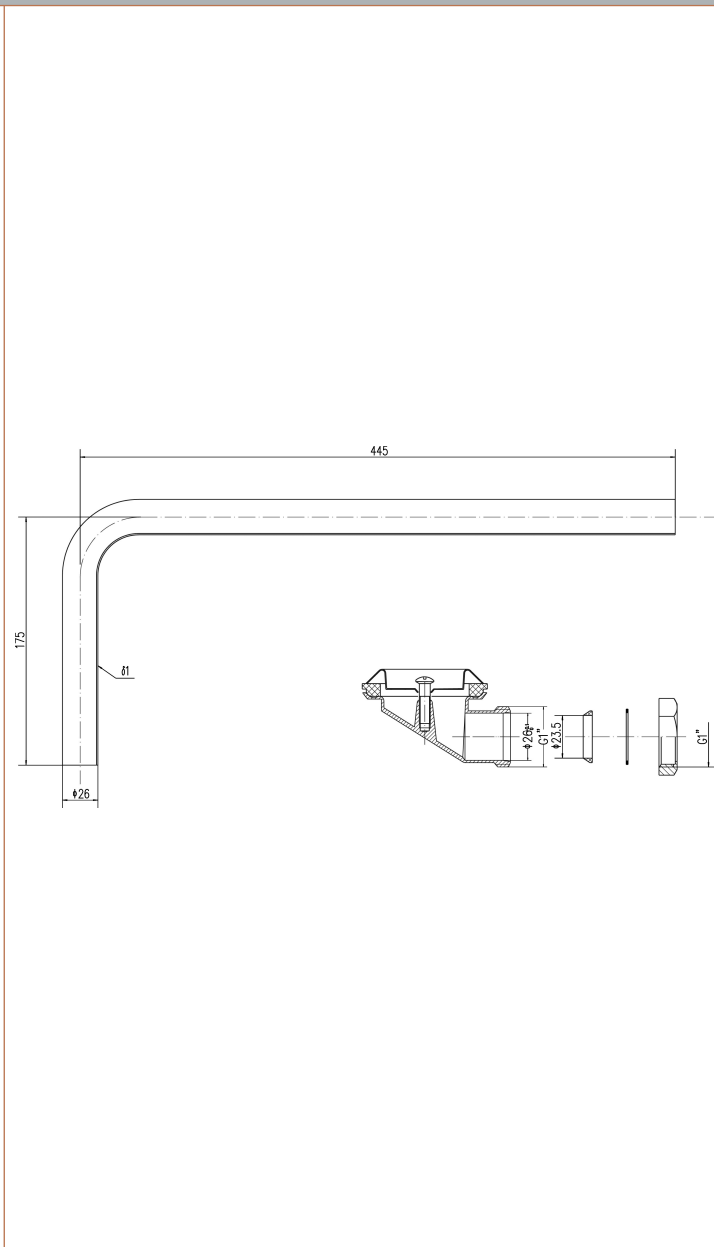

Sales Code: EA381

Description: Exposed Retainer Bath Waste

Product Dimensions

Length (mm):	
Width (mm):	191
Height (mm):	458
Depth (mm):	45
Nett Weight (kg):	1

Packaging Dimensions

Height (mm):	580
Width (mm):	195
Depth (mm):	65
Gross Weight (kg):	1.15

Packaging Data

Box Colour:	White Cardboard Box
Box Qty:	1
Label Size:	100 x 50
Label Colour:	White Label
Label Qty:	2

Outer Box Dimensions (If Applicable)

Height (mm):	
Width (mm):	
Length (mm):	
Depth (mm):	
Gross Weight (kg):	12
Barcode:	5055146105343

Product Details

Country of Origin:	China
Fitting Instruction:	No
CE Certification:	N/A
Product Material:	Brass
Heating Element Wattage:	Not Applicable
Colour/Finish:	Chrome
Product Diameter:	26mm
Connection Size:	11/2"