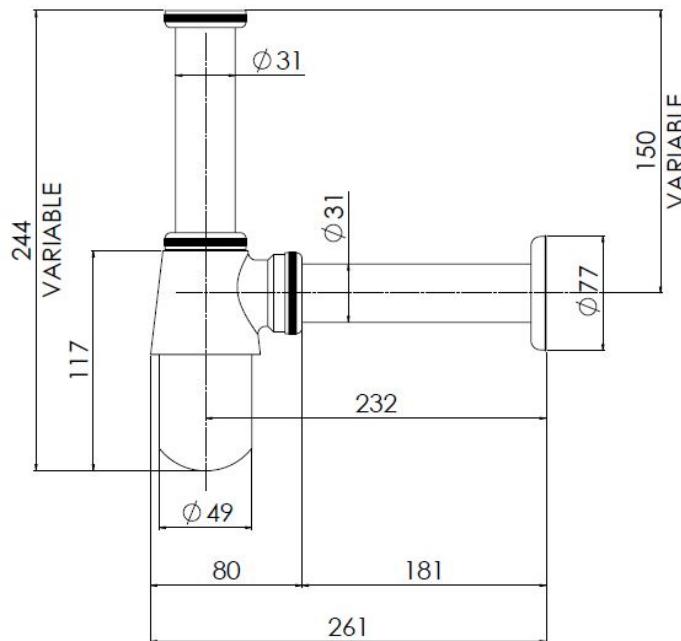

### Product Dimensions

Length (mm):	
Width (mm):	361
Height (mm):	240
Depth (mm):	45
Nett Weight (kg):	0.66

### Packaging Dimensions

Height (mm):	200
Width (mm):	110
Depth (mm):	85
Gross Weight (kg):	0.66

### Outer Box Dimensions (If Applicable)

Height (mm):	
Width (mm):	
Length (mm):	
Depth (mm):	
Gross Weight (kg):	20
Barcode:	5055146103998

### Product Details

Country of Origin:	China
Fitting Instruction:	No
CE Certification:	N/A
Product Material:	Brass
Heating Element Wattage:	Not Applicable
Colour/Finish:	Chrome
Product Diameter:	73mm
Connection Size:	11/4"