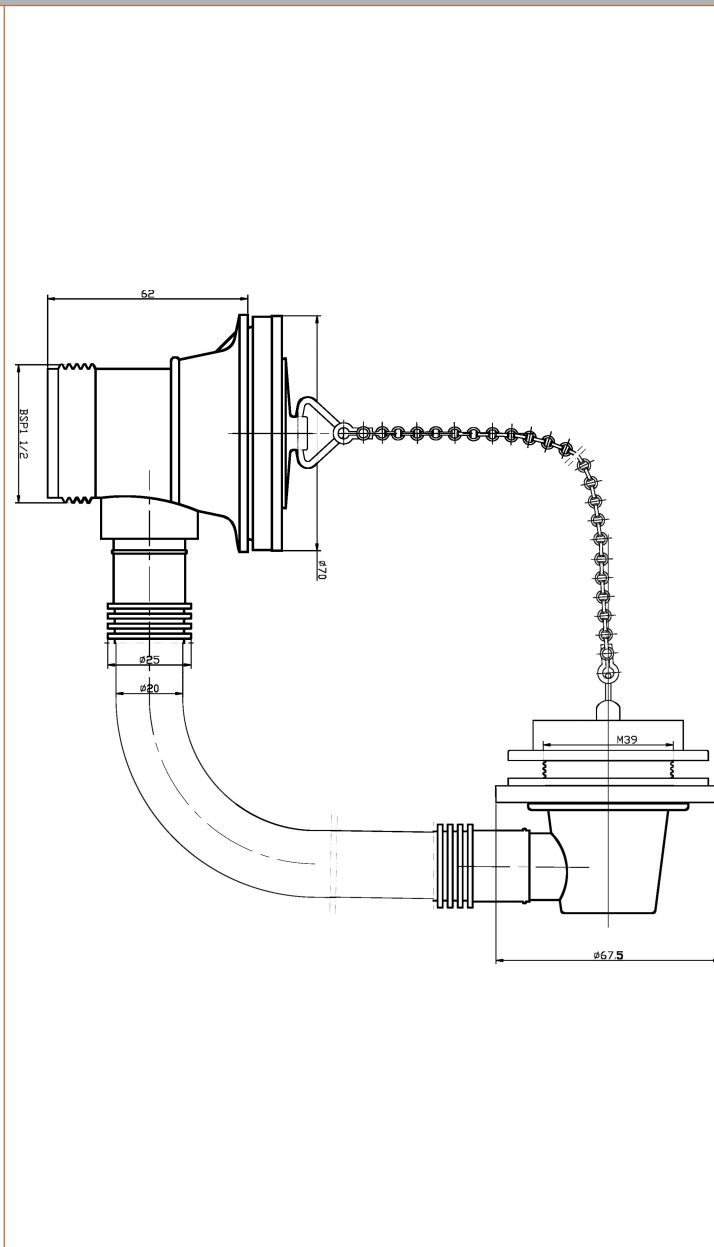

Sales Code: E396

Description: Bath Wst & Of Brass Plug & Ball Chain

Product Dimensions

Length (mm):	
Width (mm):	70
Height (mm):	70
Depth (mm):	62
Nett Weight (kg):	0.19

Packaging Dimensions

Height (mm):	170
Width (mm):	50
Depth (mm):	260
Gross Weight (kg):	0.19

Packaging Data

Box Colour:	White Cardboard Box
Box Qty:	1
Label Size:	100 x 50
Label Colour:	White Label
Label Qty:	2

Outer Box Dimensions (If Applicable)

Height (mm):	
Width (mm):	
Length (mm):	
Depth (mm):	
Gross Weight (kg):	19
Barcode:	5055146100683

Product Details

Country of Origin:	China
Fitting Instruction:	No
CE Certification:	N/A
Product Material:	Brass/ABS
Heating Element Wattage:	Not Applicable
Colour/Finish:	Chrome
Product Diameter:	70mm
Connection Size:	1 1/2"