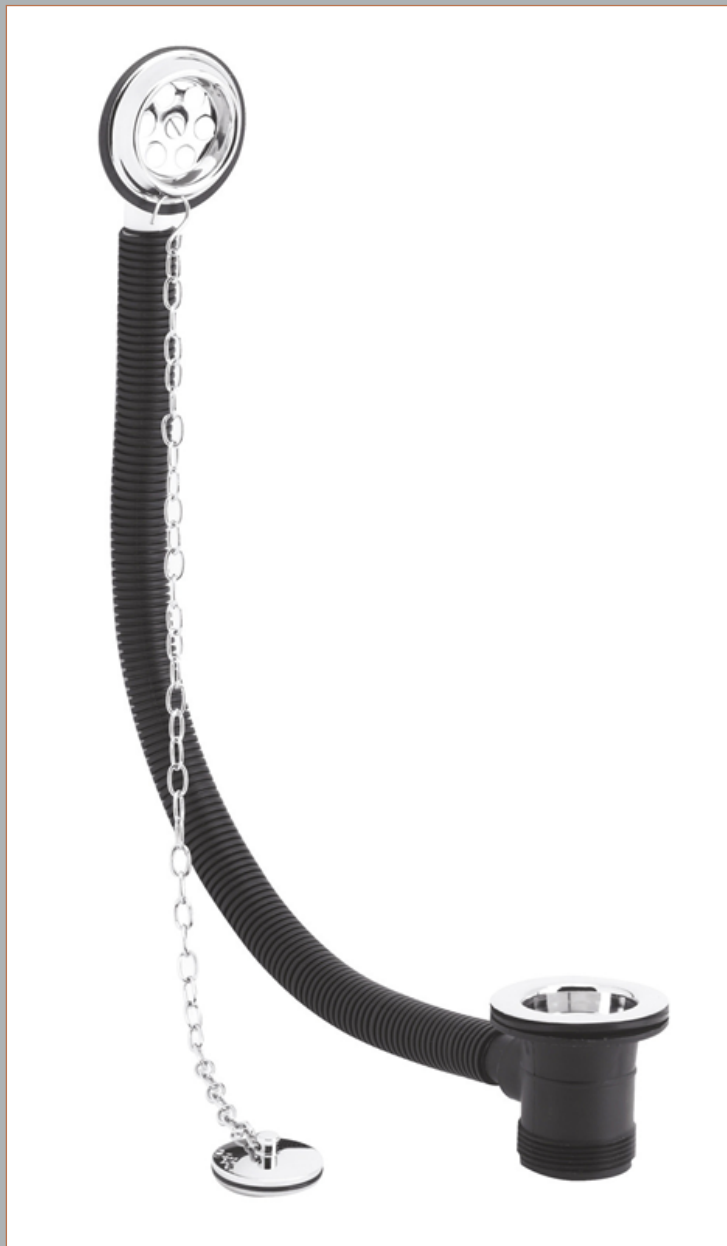

Sales Code: E348

Description: Retainer Bath Waste Brass & Link Chain

Product Dimensions

Length (mm):	
Width (mm):	70
Height (mm):	70
Depth (mm):	62
Nett Weight (kg):	0.28

Packaging Dimensions

Height (mm):	120
Width (mm):	80
Depth (mm):	155
Gross Weight (kg):	0.28

Packaging Data

Box Colour:	White Cardboard Box
Box Qty:	1
Label Size:	100 x 50
Label Colour:	White Label
Label Qty:	2

Outer Box Dimensions (If Applicable)

Height (mm):	
Width (mm):	
Length (mm):	
Depth (mm):	
Gross Weight (kg):	8
Barcode:	5055146106661

Product Details

Country of Origin:	China
Fitting Instruction:	No
CE Certification:	N/A
Product Material:	Brass
Heating Element Wattage:	Not Applicable
Colour/Finish:	Chrome
Product Diameter:	70mm
Connection Size:	1/2"