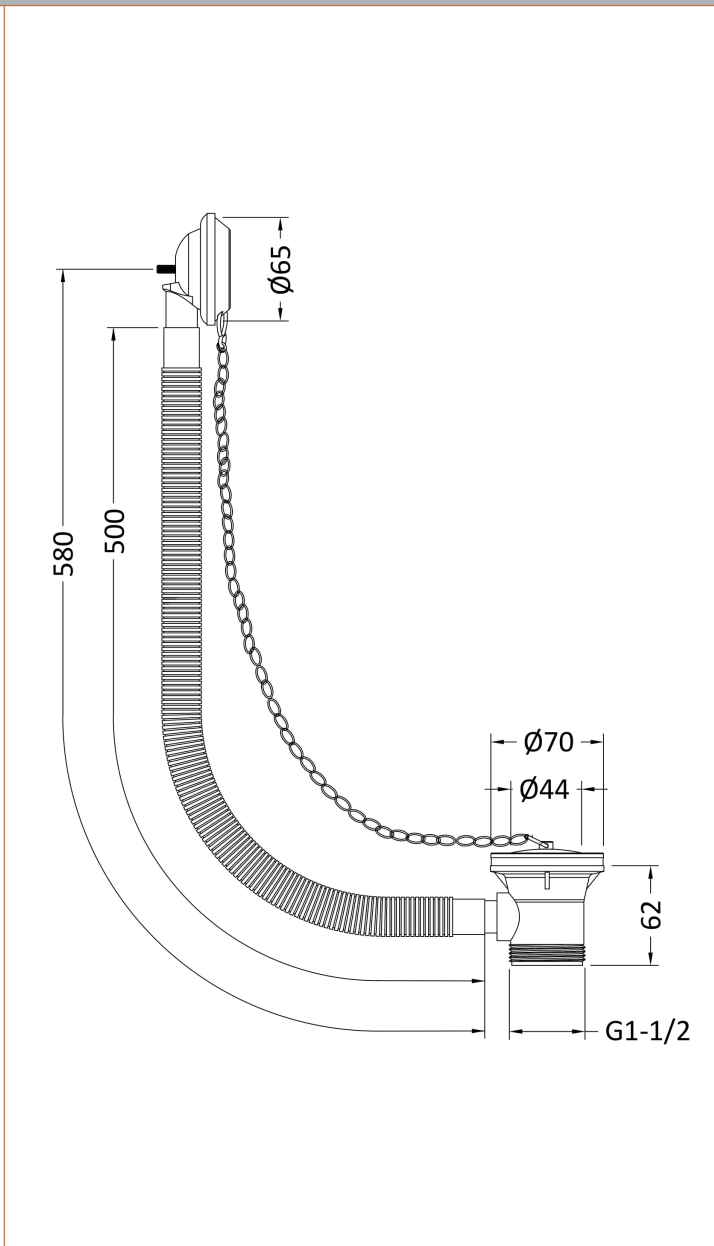

Sales Code: E348

Description: Retainer Bath Waste Brass & Link Chain

Product Dimensions

Length (mm):	
Width (mm):	70
Height (mm):	70
Depth (mm):	62
Nett Weight (kg):	0.28

Packaging Dimensions

Height (mm):	120
Width (mm):	80
Depth (mm):	155
Gross Weight (kg):	0.28

Packaging Data

Box Colour:	White Cardboard Box
Box Qty:	1
Label Size:	100 x 50
Label Colour:	White Label
Label Qty:	2

Outer Box Dimensions (If Applicable)

Height (mm):	
Width (mm):	
Length (mm):	
Depth (mm):	
Gross Weight (kg):	8
Barcode:	5055146106661

Product Details

Country of Origin:	China
Fitting Instruction:	No
CE Certification:	N/A
Product Material:	Brass
Heating Element Wattage:	Not Applicable
Colour/Finish:	Chrome
Product Diameter:	70mm
Connection Size:	1/2"