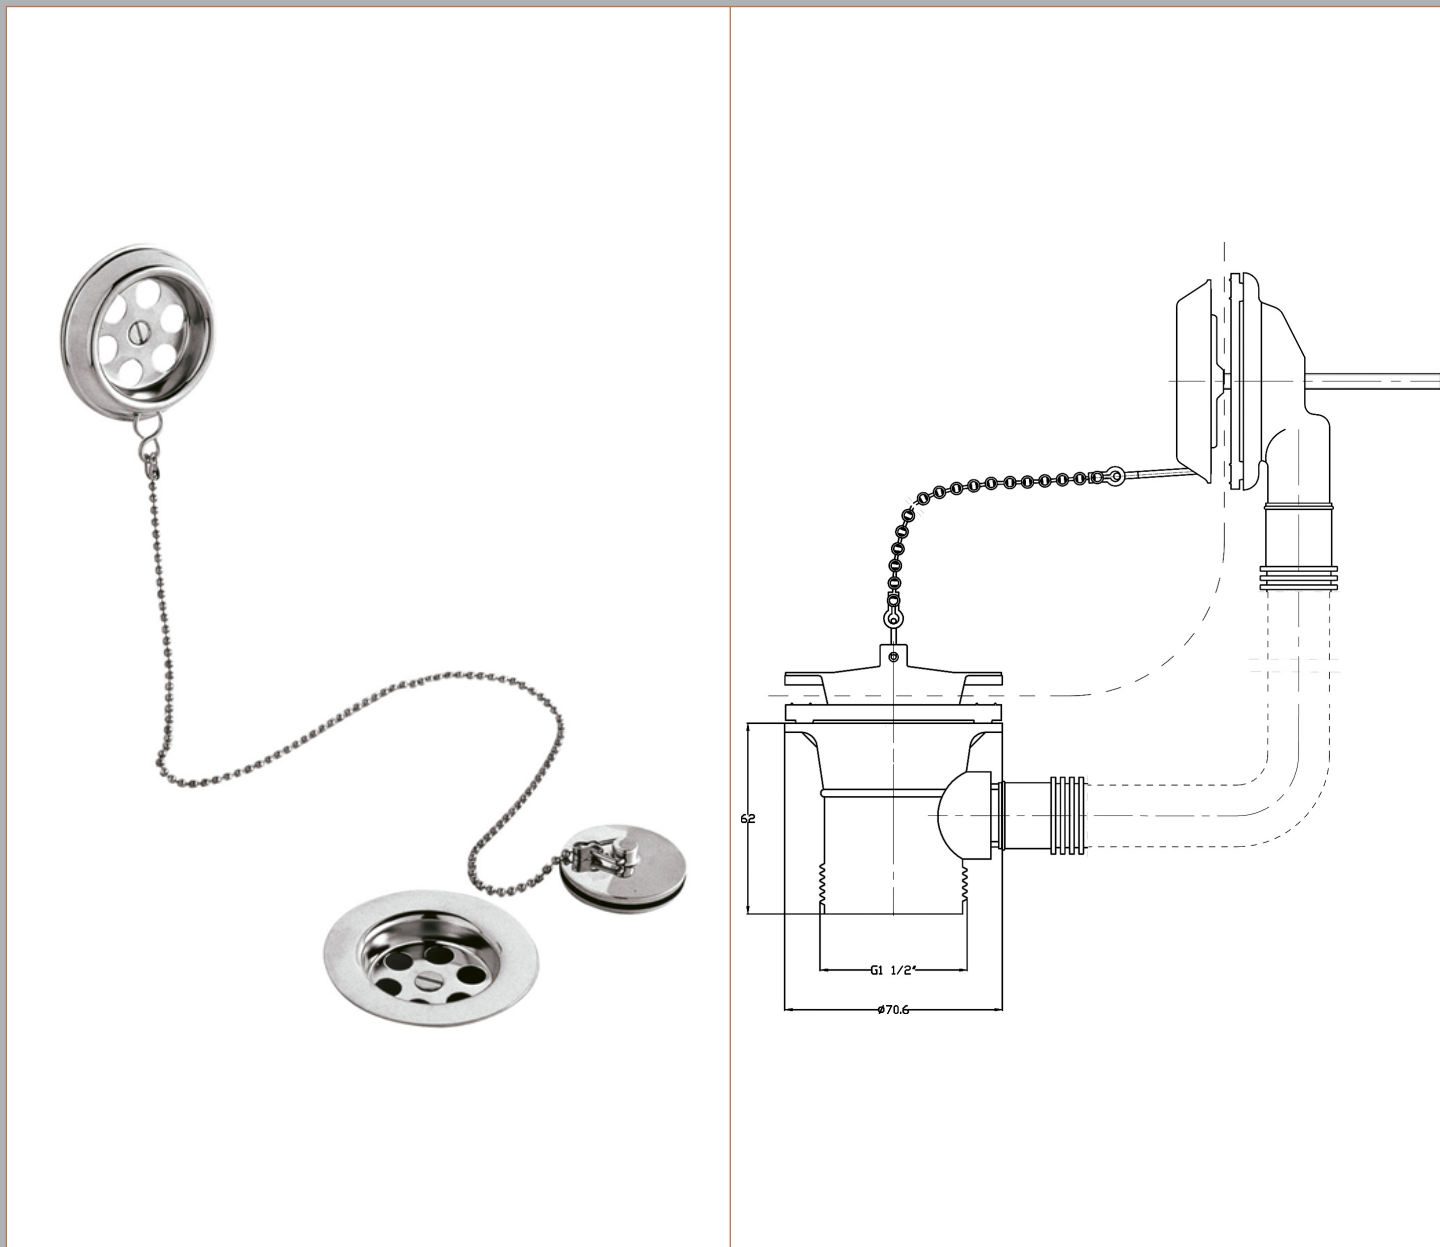

Sales Code: E347

Description: Retainer Bath Waste Brass & Ball Chain

Product Dimensions

Length (mm):	
Width (mm):	70
Height (mm):	70
Depth (mm):	62
Nett Weight (kg):	0.26

Packaging Dimensions

Height (mm):	120
Width (mm):	80
Depth (mm):	155
Gross Weight (kg):	0.28

Packaging Data

Box Colour:	White Cardboard Box
Box Qty:	1
Label Size:	100 x 50
Label Colour:	White Label
Label Qty:	2

Outer Box Dimensions (If Applicable)

Height (mm):	
Width (mm):	
Length (mm):	
Depth (mm):	
Gross Weight (kg):	8
Barcode:	5055146100355

Product Details

Country of Origin:	China
Fitting Instruction:	No
CE Certification:	N/A
Product Material:	Brass
Heating Element Wattage:	Not Applicable
Colour/Finish:	Chrome
Product Diameter:	70mm
Connection Size:	1 1/2"