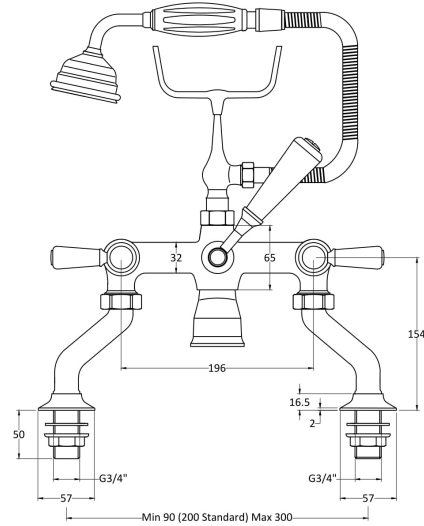

CUSTOMER DATA SHEET - BRASSWARE

SALES CODE: CTB120	DESCRIPTION: Victrion Lever Bath Shower Mixer - Deck Mounted
---------------------------	---

PRODUCT DIMENSIONS				
Height (mm)	Width (mm)	Depth (mm)	Length (mm)	Nett Wgt Kg
320	350	155		4.7

PACKAGING DIMENSIONS			
Height (mm)	Width (mm)	Depth (mm)	Gross Wgt Kg
150	232	330	4.9

PACKAGING DATA			
Box Colour	White Cardboard Box		
Box Qty	1	Label Colour	White Label
Label Size	100 X 50	Label Qty	1

OUTER BOX DIMENSIONS (If Applicable)				
Height (mm)	Width (mm)	Depth (mm)	Length (mm)	Gross Wgt Kg
330	520	360		
Barcode				

PRODUCT DETAILS			
Country of Origin			
Fitting Instruction	Yes		
Product Material	Brass		
Control Type	Manual		
Waste Included	Waste Not Included		
WRAS Approval	No	Approval No.	N/A
Operating Pressure (bar)	0.2		
Valve/Cartridge Type	1/4 Turn Ceramic Disc		

Colour/Finish	Chrome									
Mount Type	Deck									
Waste Type	Not Applicable									
Flow Rates (Litres Per Min)	0.1 bar	10.6	0.5 bar	28.6	1 bar	41.4	2 bar	59	3 bar	72.8
Pipe Size	22 mm (3/4" Bsp)									
Pipe Centres	N/A									