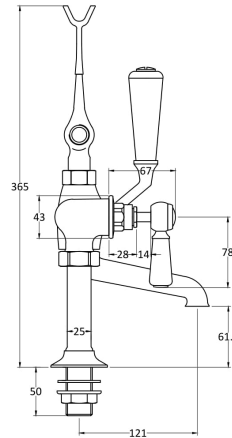

CUSTOMER DATA SHEET - BRASSWARE

SALES CODE: CTB120	DESCRIPTION: Victrion Lever Bath Shower Mixer - Deck Mounted
---------------------------	---

PRODUCT DIMENSIONS				
Height (mm)	Width (mm)	Depth (mm)	Length (mm)	Nett Wgt Kg
320	350	155		4.7

PACKAGING DIMENSIONS			
Height (mm)	Width (mm)	Depth (mm)	Gross Wgt Kg
150	232	330	4.9

PACKAGING DATA			
Box Colour	White Cardboard Box		
Box Qty	1	Label Colour	White Label
Label Size	100 X 50	Label Qty	1

OUTER BOX DIMENSIONS (If Applicable)				
Height (mm)	Width (mm)	Depth (mm)	Length (mm)	Gross Wgt Kg
330	520	360		
Barcode				

PRODUCT DETAILS			
Country of Origin			
Fitting Instruction	Yes		
Product Material	Brass		
Control Type	Manual		
Waste Included	Waste Not Included		
WRAS Approval	No	Approval No.	N/A
Operating Pressure (bar)	0.2		
Valve/Cartridge Type	1/4 Turn Ceramic Disc		

Colour/Finish	Chrome									
Mount Type	Deck									
Waste Type	Not Applicable									
Flow Rates (Litres Per Min)	0.1 bar	10.6	0.5 bar	28.6	1 bar	41.4	2 bar	59	3 bar	72.8
Pipe Size	22 mm (3/4" Bsp)									
Pipe Centres	N/A									