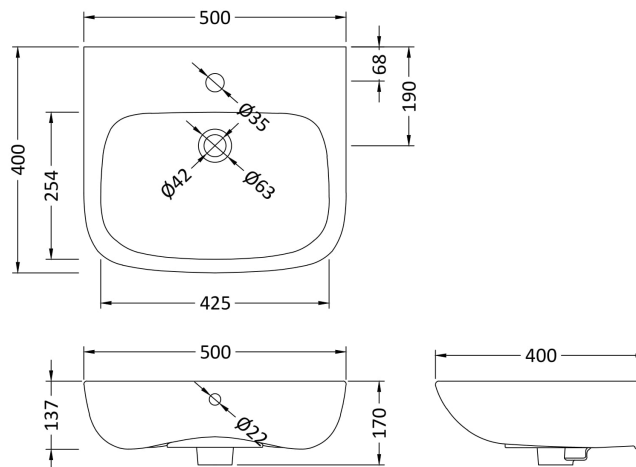

### Product Dimensions

Height (mm):	700
Width (mm):	150
Depth (mm):	140
Nett Weight (kg):	9.7

### Packaging Dimensions

Height (mm):	245
Width (mm):	230
Depth (mm):	715
Gross Weight (kg):	9.7

### Outer Box Dimensions (If Applicable)

Height (mm):	
Width (mm):	
Depth (mm):	
Gross Weight (kg):	
Barcode:	5055369063246

### Product Dimensions

Height (mm):	170
Width (mm):	500
Depth (mm):	400
Nett Weight (kg):	13