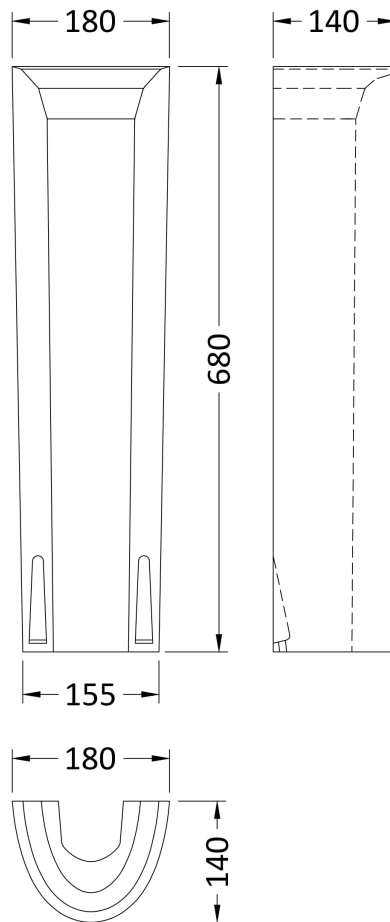

### Product Dimensions

Height (mm):	700
Width (mm):	150
Depth (mm):	140
Nett Weight (kg):	9.7

### Packaging Dimensions

Height (mm):	245
Width (mm):	230
Depth (mm):	715
Gross Weight (kg):	9.7

### Outer Box Dimensions (If Applicable)

Height (mm):	
Width (mm):	
Depth (mm):	
Gross Weight (kg):	
Barcode:	5055369063246

### Product Dimensions

Height (mm):	170
Width (mm):	500
Depth (mm):	400
Nett Weight (kg):	13