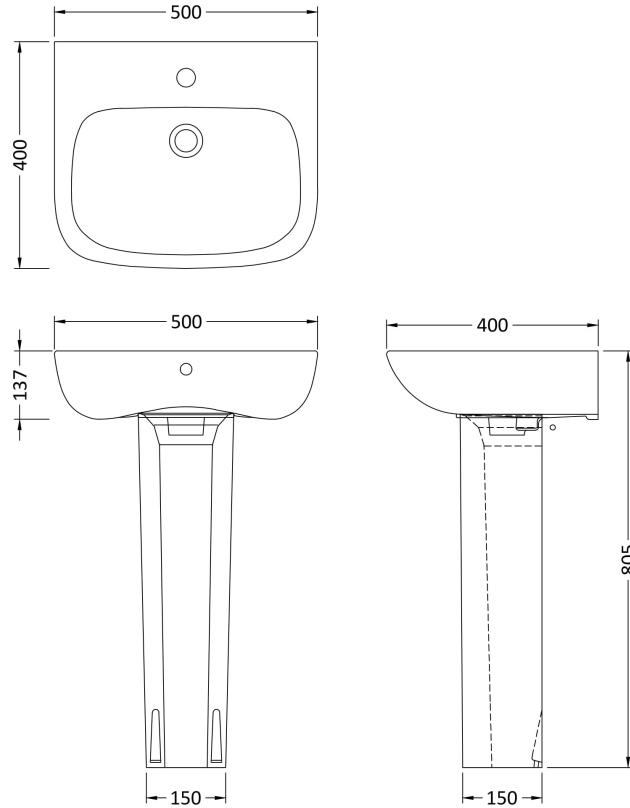

Sales Code: Cpc022

Description: Ambrose 500mm Basin & Pedestal

Packaging Details

Barcode: 5055275867570