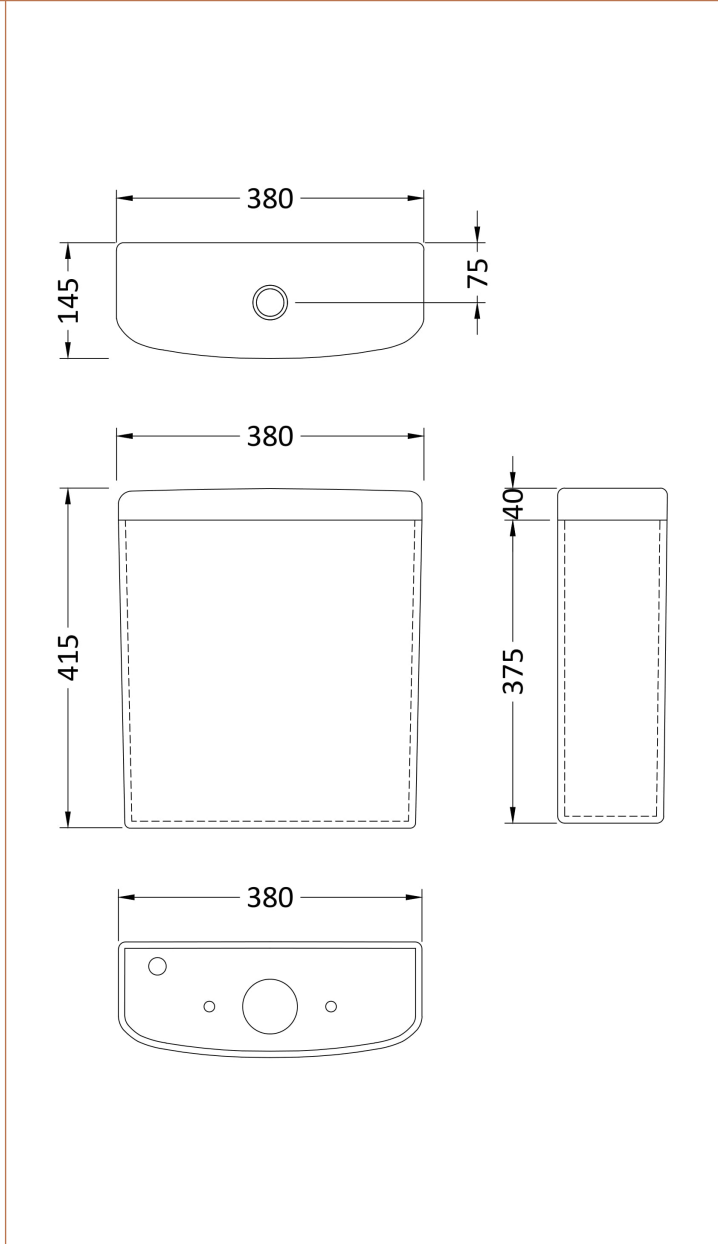

Sales Code: NCB501

Description: Cc Short Projection Cistern & Fittings

Product Dimensions

Height (mm):	415
Width (mm):	380
Depth (mm):	145
Nett Weight (kg):	14

Packaging Dimensions

Height (mm):	475
Width (mm):	390
Depth (mm):	185
Gross Weight (kg):	14.2

Packaging Data

Box Colour:	Brown Cardboard Box - Printed
Box Qty:	1
Label Size:	100 x 50
Label Colour:	White Label
Label Qty:	2

Outer Box Dimensions (If Applicable)

Height (mm):	
Width (mm):	
Depth (mm):	
Gross Weight (kg):	
Barcode:	5055369063192

Product Details

Country of Origin:	Turkey
Fitting Instruction:	No
Certification:	CE: Yes WRAS: N/A WRAS No: N/A
Product Material:	Vitreous China
Fixing Supplied:	No

Pans/Bidets: Trap Style: Not Applicable Includes Seat: Not Applicable

Seats: Seat Type: Not Applicable Material: Not Applicable
Function: Not Applicable Hinge Type: Not Applicable
Hinge Material: Not Applicable

Cisterns: Operating Type: Push Button Fittings: Loose 6/3L
Lever Type: Plastic Chrome Plate

Basins: Tap Hole: Not Applicable Chain Stay Hole: Not Applicable
Template: Not Applicable Waste Type Req: Not Applicable
Overflow Inc: Not Applicable Overflow Cover: Not Applicable
Inner Bowl Depth (mm): N/A