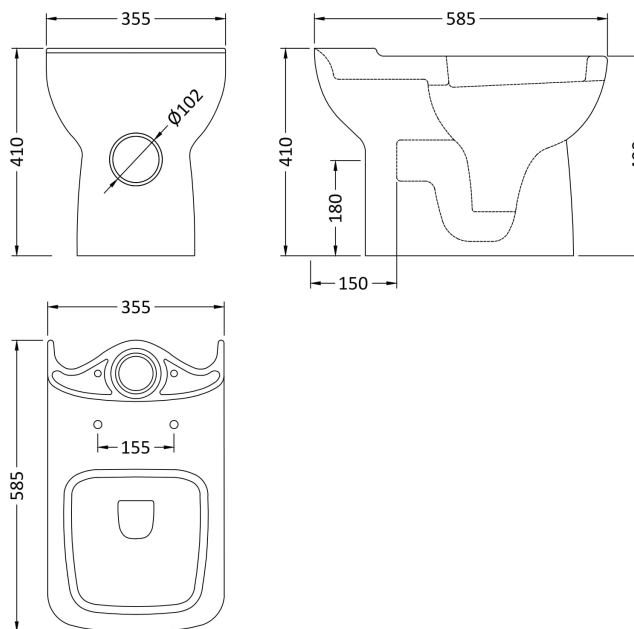

### Product Dimensions

|                   |      |
|-------------------|------|
| Height (mm):      | 410  |
| Width (mm):       | 355  |
| Depth (mm):       | 585  |
| Nett Weight (kg): | 40.1 |

### Packaging Dimensions

|                    |      |
|--------------------|------|
| Height (mm):       | 420  |
| Width (mm):        | 400  |
| Depth (mm):        | 600  |
| Gross Weight (kg): | 40.6 |

### Outer Box Dimensions (If Applicable)

|                    |               |
|--------------------|---------------|
| Height (mm):       |               |
| Width (mm):        |               |
| Depth (mm):        |               |
| Gross Weight (kg): |               |
| Barcode:           | 5055275813959 |

**Packaging Dimensions**

|                    |      |
|--------------------|------|
| Height (mm):       | 475  |
| Width (mm):        | 390  |
| Depth (mm):        | 185  |
| Gross Weight (kg): | 14.2 |