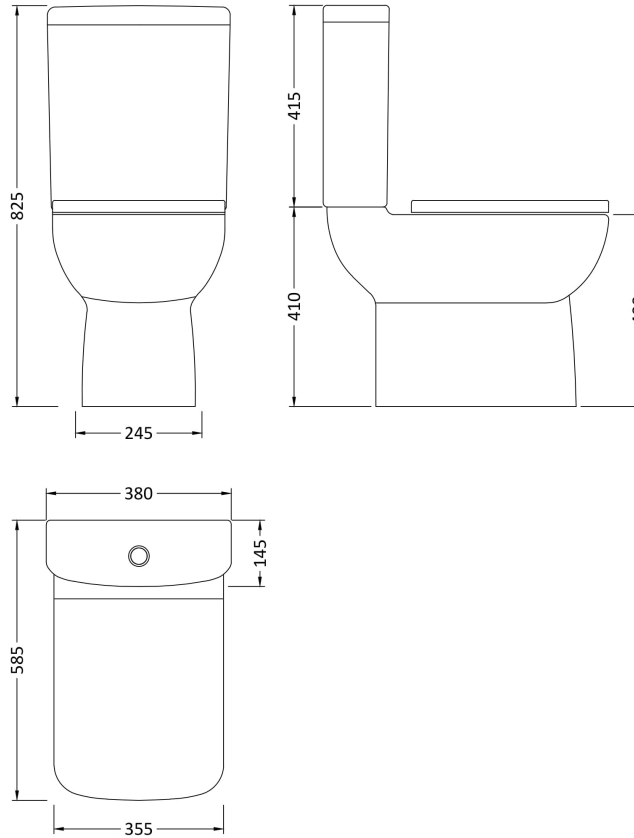

Sales Code: Cpc020

Description: Ambrose Compact Semi Flush To Wall Wc

Packaging Details

Barcode: 5055275867587