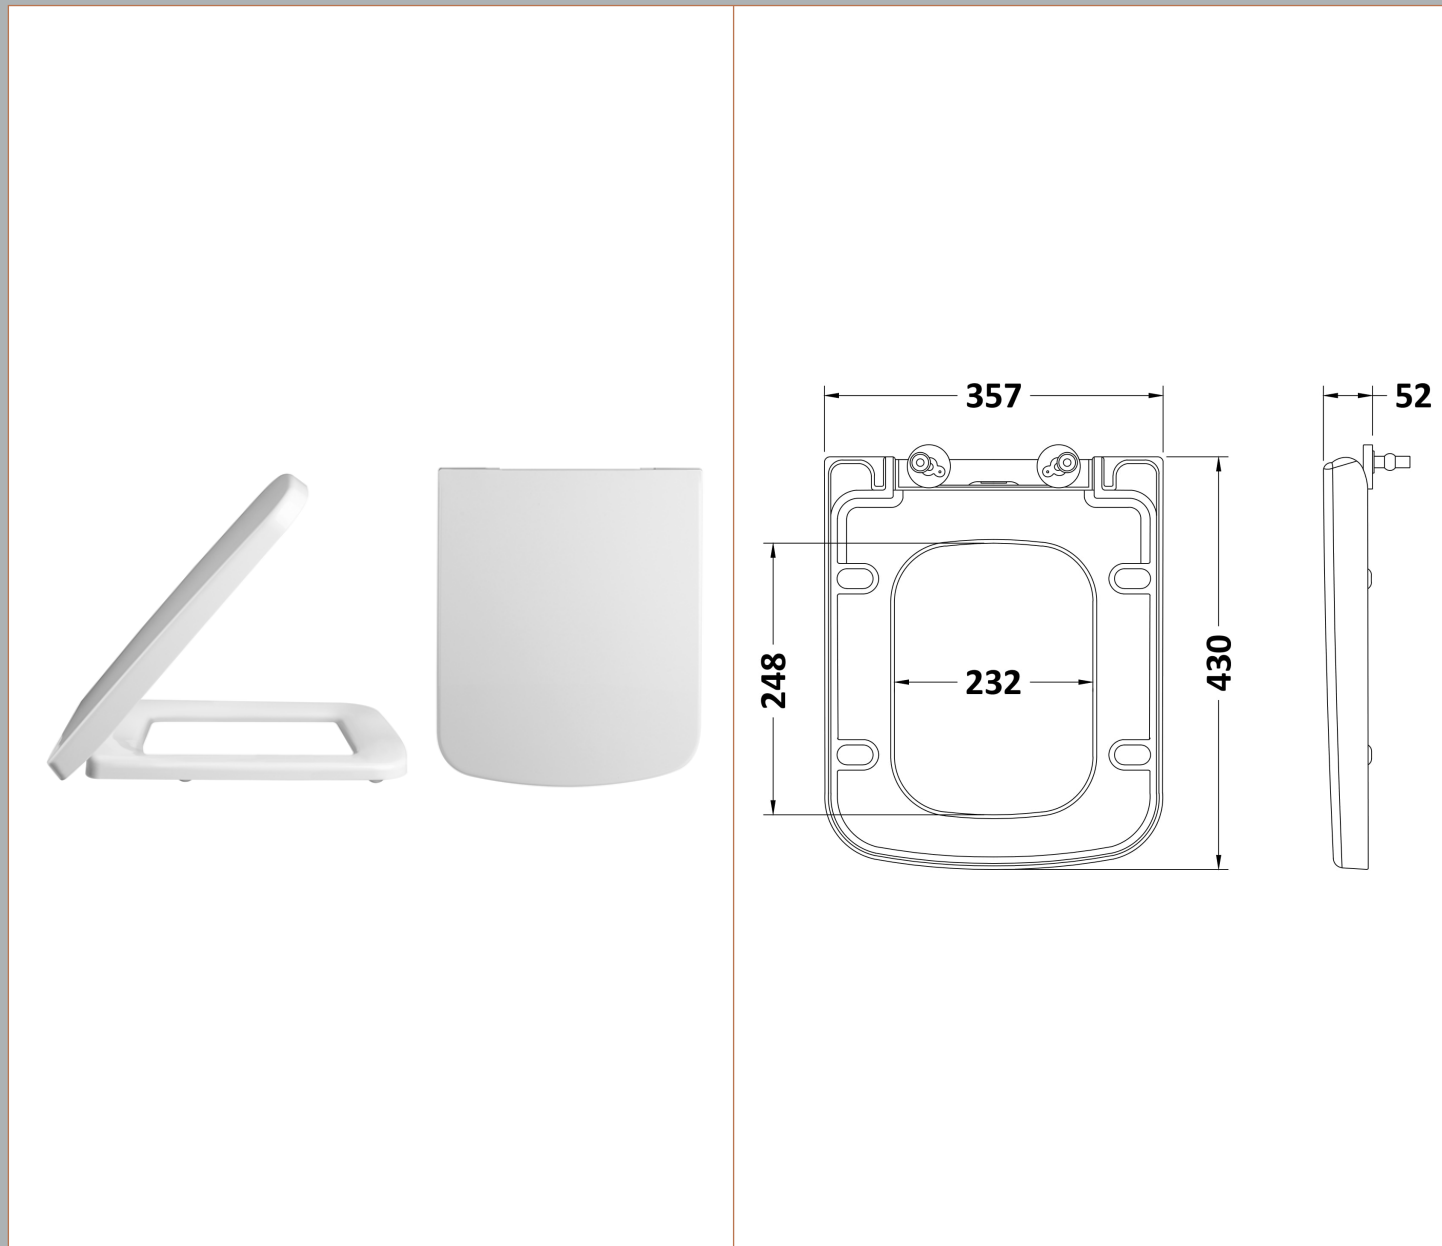

### Product Dimensions

|                   |      |
|-------------------|------|
| Height (mm):      | 410  |
| Width (mm):       | 355  |
| Depth (mm):       | 585  |
| Nett Weight (kg): | 40.1 |

**Pans/Bidets:** Trap Style: Not Applicable Includes Seat: Not Applicable

**Seats:** Seat Type: Not Applicable Material: Not Applicable  
Function: Not Applicable Hinge Type: Not Applicable  
Hinge Material: Not Applicable

**Sales Code:** NCB699

**Description:** Toilet Seat Square Softclose Pp

**Product Dimensions**

|                   |     |
|-------------------|-----|
| Length (mm):      | 390 |
| Width (mm):       | 355 |
| Height (mm):      | 52  |
| Nett Weight (kg): | 2   |

**Outer Box Dimensions (If Applicable)**

|                    |               |
|--------------------|---------------|
| Length (mm):       | 165           |
| Width (mm):        | 165           |
| Height (mm):       | 685           |
| Gross Weight (kg): |               |
| Barcode:           | 5055369063215 |