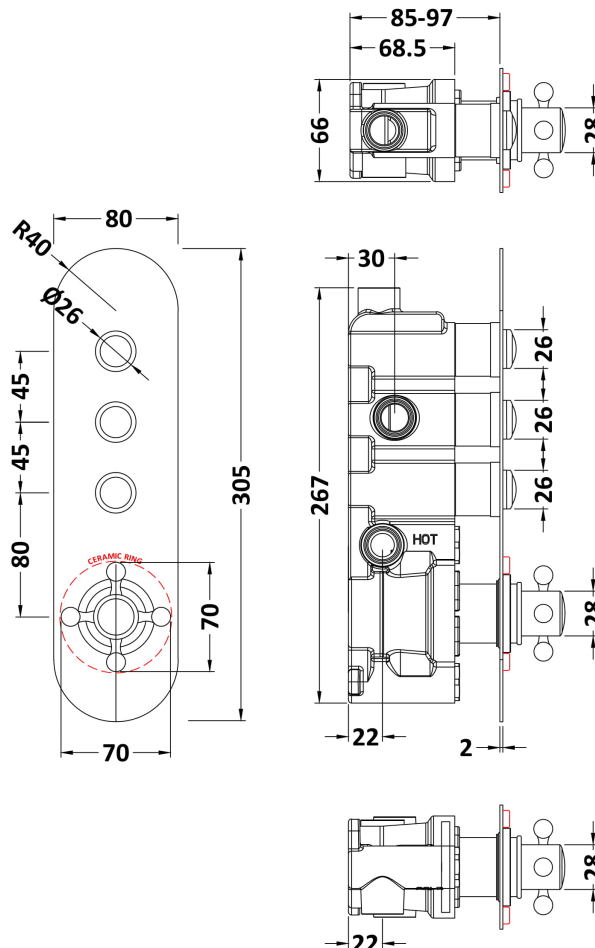

Sales Code: CPB6312

Description: Topaz Triple Push Button Shower Valve

Product Dimensions

Length (mm):	
Width (mm):	80
Height (mm):	305
Depth (mm):	135
Nett Weight (kg):	2.5

Packaging Dimensions

Length (mm):	363
Width (mm):	242
Height (mm):	
Gross Weight (kg):	2.5

Packaging Data

Box Colour:	White Cardboard Box
Box Qty:	1
Label Size:	100 x 50
Label Colour:	White Label
Label Qty:	1

Outer Box Dimensions (If Applicable)

Length (mm):	
Width (mm):	242
Height (mm):	124
Depth (mm):	363
Gross Weight (kg):	
Barcode:	5056211855255

Product Details

Country of Origin:	United Kingdom
Fitting Instruction:	No
Product Material:	Brass/ABS
Mount Type:	Recessed
Outlet Elbow Supplied:	No
Easy Clean:	Not Applicable
Head Included:	No
Handset Included:	No
Body Jets Included:	No
No of Body Jets:	Not Applicable
Operating Pressure (bar):	3
Valve/Cartridge Type:	Push Button
Flow Rates (L/min):	0.1 bar: N/A 0.5 bar: N/A 1 bar: N/A 2 bar: N/A 3 bar: 28
TMV2 Approved:	No Approval No: N/A
TMV3 Approved:	No Approval No: N/A
WRAS Approved:	No Approval No: N/A
Head Function:	Not Applicable
Handset Function:	Not Applicable
Body Jet Info:	Not Applicable
Pipe Size:	15 mm (1/2" Bsp)
Pipe Centres:	N/A
Colour/Finish:	Chrome
Hose Included:	Not Applicable
No. of Outlets:	3