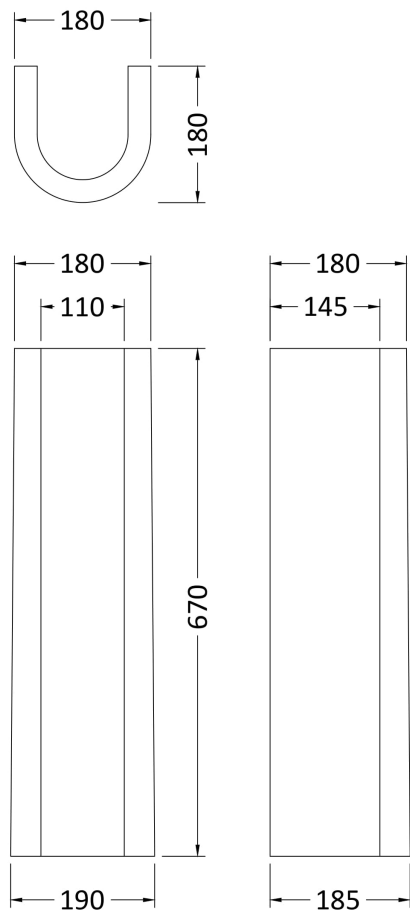

Sales Code: Cml002

Description: Melbourne Large Basin & Pedestal

Packaging Details

Barcode: 5055275814208

Sales Code: NCS103

Description: Melbourne Pedestal

Product Dimensions

Height (mm):	670
Width (mm):	180
Depth (mm):	180
Nett Weight (kg):	11.5

Packaging Dimensions

Height (mm):	710
Width (mm):	190
Depth (mm):	190
Gross Weight (kg):	11.7

Packaging Data

Box Colour:	Brown Cardboard Box - Printed
Box Qty:	1
Label Size:	100 x 50
Label Colour:	White Label
Label Qty:	2

Outer Box Dimensions (If Applicable)

Height (mm):	
Width (mm):	
Depth (mm):	
Gross Weight (kg):	
Barcode:	5060272820114

Product Details

Country of Origin:	China
Fitting Instruction:	No
Certification:	CE: N/A WRAS: N/A WRAS No: N/A
Product Material:	Vitreous China
Fixing Supplied:	No

Sales Code: NCS102

Description: Melbourne Large Basin 1Th

Product Dimensions

Height (mm):	232
Width (mm):	550
Depth (mm):	475
Nett Weight (kg):	12.5

Packaging Dimensions

Height (mm):	245
Width (mm):	570
Depth (mm):	485
Gross Weight (kg):	12.7