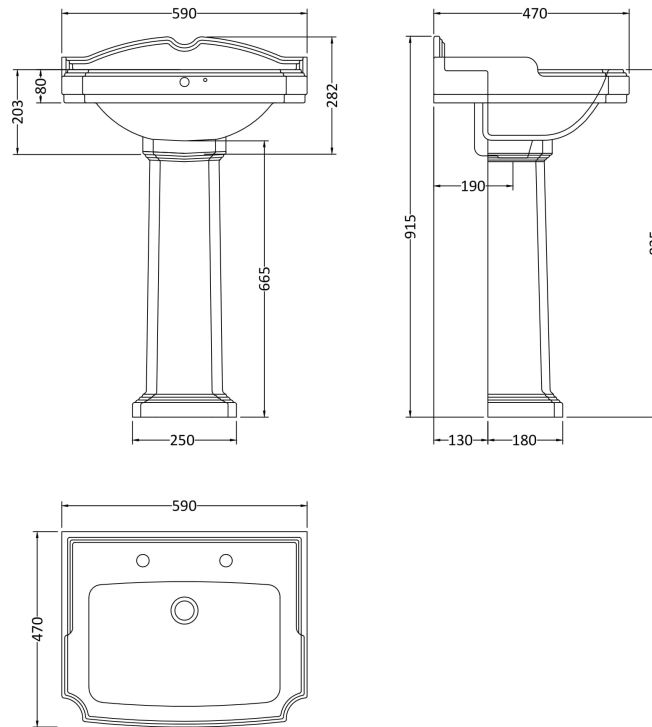

Sales Code: Clg004

Description: Legend 580mm 2 Th Basin & Pedestal

Packaging Details

Barcode: 5055275866863

Sales Code: NCS403

Description: Legend Pedestal

Product Dimensions

Height (mm):	690
Width (mm):	260
Depth (mm):	160
Nett Weight (kg):	10.56

Packaging Dimensions

Height (mm):	700
Width (mm):	270
Depth (mm):	200
Gross Weight (kg):	11

Packaging Data

Box Colour:	Brown Cardboard Box - Printed
Box Qty:	1
Label Size:	100 x 50
Label Colour:	Not Applicable
Label Qty:	0

Outer Box Dimensions (If Applicable)

Height (mm):	
Width (mm):	
Depth (mm):	
Gross Weight (kg):	
Barcode:	5055369026579

Product Details

Country of Origin:	China
Fitting Instruction:	No
Certification:	CE: N/A WRAS: N/A WRAS No: N/A
Product Material:	Vitreous China
Fixing Supplied:	No

Sales Code: NCS422

Description: Legend Large Basin 2Th

Product Dimensions

Height (mm):	280
Width (mm):	590
Depth (mm):	470
Nett Weight (kg):	18.54

Packaging Dimensions

Height (mm):	290
Width (mm):	510
Depth (mm):	590
Gross Weight (kg):	19.2