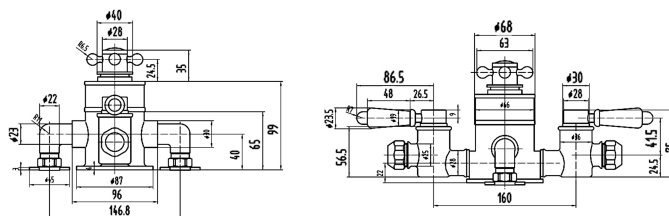

Sales Code: BTSVT102

Description: Topaz Black Triple Exposed Shower Valve

Product Dimensions

Length (mm):	
Width (mm):	195
Height (mm):	332
Depth (mm):	135
Nett Weight (kg):	2.5

Packaging Dimensions

Length (mm):	245
Width (mm):	215
Height (mm):	
Gross Weight (kg):	3

Packaging Data

Box Colour:	White Cardboard Box
Box Qty:	1
Label Size:	100 x 50
Label Colour:	White Label
Label Qty:	1

Outer Box Dimensions (If Applicable)

Length (mm):	
Width (mm):	
Height (mm):	
Depth (mm):	
Gross Weight (kg):	
Barcode:	5055275868652

Product Details

Country of Origin:	United Kingdom
Fitting Instruction:	No
Product Material:	Brass
Mount Type:	Wall
Outlet Elbow Supplied:	Not Applicable
Easy Clean:	Not Applicable
Head Included:	No
Handset Included:	No
Body Jets Included:	Not Applicable
No of Body Jets:	Not Applicable
Operating Pressure (bar):	0.1
Valve/Cartridge Type:	1/4 Turn Ceramic Disc
Flow Rates (L/min):	0.1 bar: 4.5 0.5 bar: 13 1 bar: 18.5 2 bar: 26 3 bar: 33
TMV2 Approved:	No Approval No: N/A
TMV3 Approved:	No Approval No: N/A
WRAS Approved:	No Approval No: N/A
Head Function:	Not Applicable
Handset Function:	Not Applicable
Body Jet Info:	Not Applicable
Pipe Size:	15 mm (1/2" Bsp)
Pipe Centres:	150mm
Colour/Finish:	Chrome
Hose Included:	Not Applicable
No. of Outlets:	2