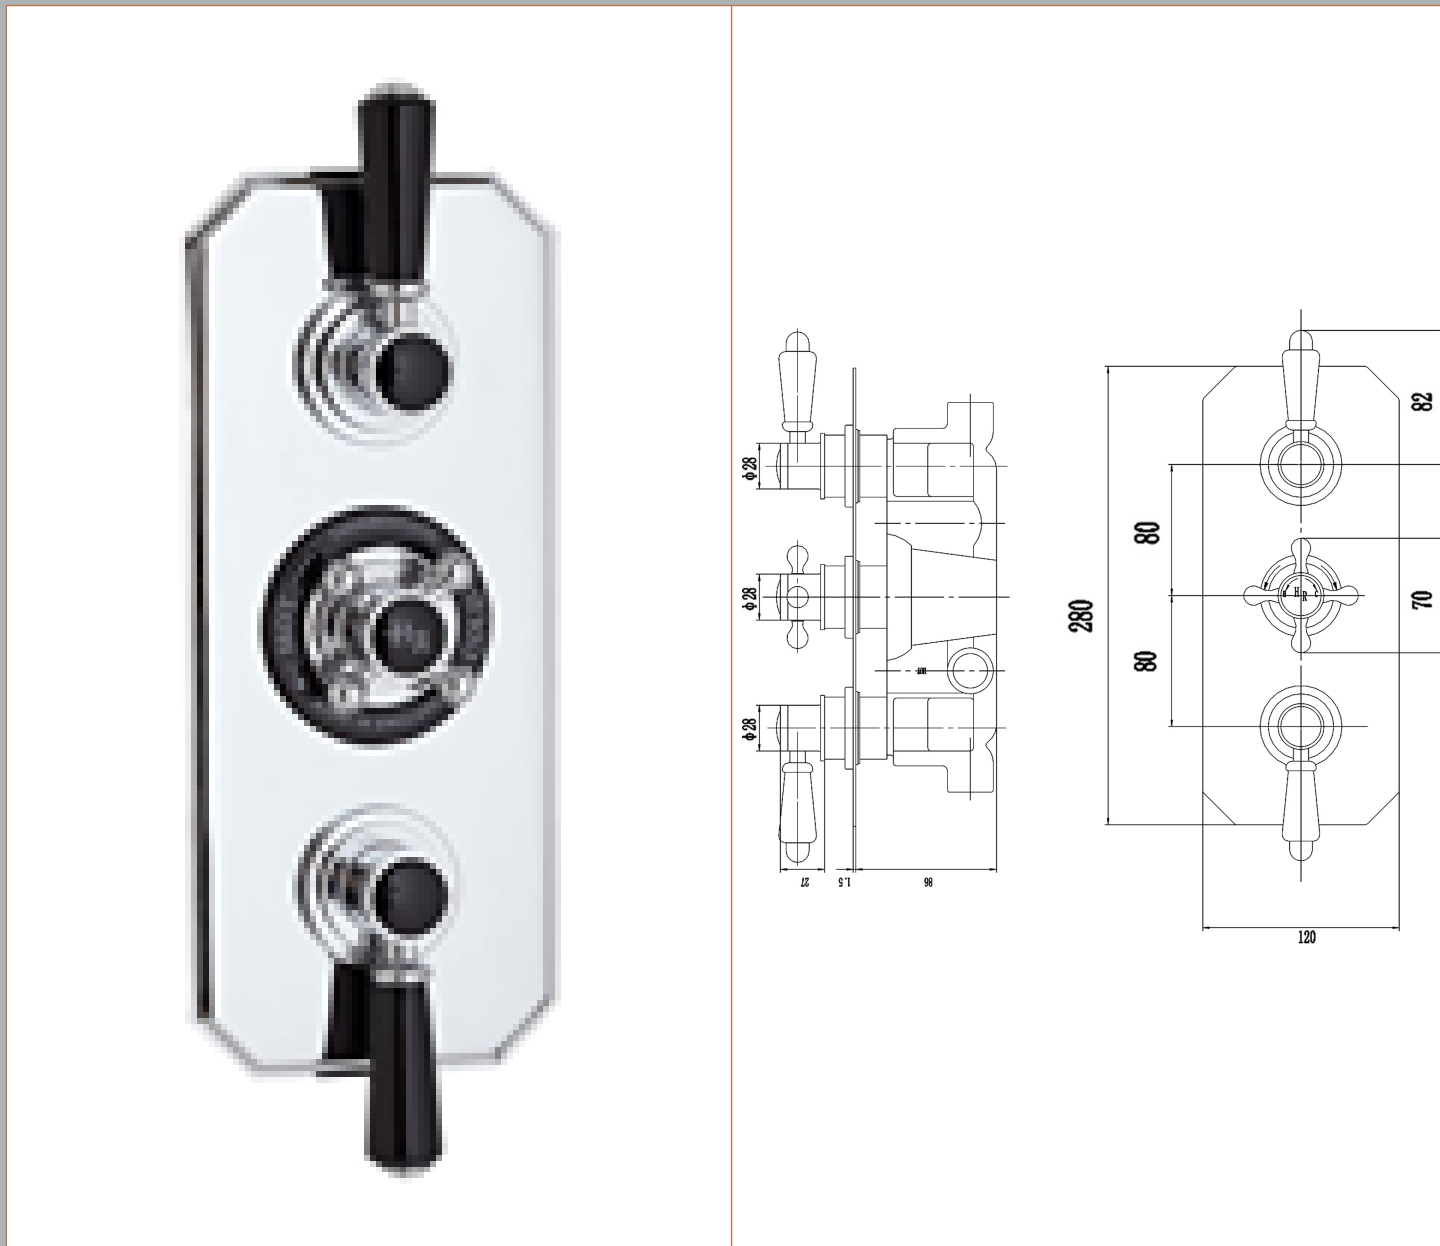

Sales Code: BTSVT005

Description: Traditional Black Triple Diverter Valve

Product Dimensions

Length (mm):	
Width (mm):	120
Height (mm):	320
Depth (mm):	135
Nett Weight (kg):	2.8

Packaging Dimensions

Length (mm):	320
Width (mm):	250
Height (mm):	
Gross Weight (kg):	3

Packaging Data

Box Colour:	White Cardboard Box
Box Qty:	1
Label Size:	100 x 50
Label Colour:	White Label
Label Qty:	1

Outer Box Dimensions (If Applicable)

Length (mm):	
Width (mm):	
Height (mm):	
Depth (mm):	
Gross Weight (kg):	
Barcode:	5055275830956

Product Details

Country of Origin:	United Kingdom
Fitting Instruction:	No
Product Material:	Brass/ABS
Mount Type:	Wall
Outlet Elbow Supplied:	Not Applicable
Easy Clean:	Not Applicable
Head Included:	No
Handset Included:	No
Body Jets Included:	Not Applicable
No of Body Jets:	Not Applicable
Operating Pressure (bar):	0.1
Valve/Cartridge Type:	1/4 Turn Ceramic Disc
Flow Rates (L/min):	0.1 bar: 5.5 0.5 bar: 14 1 bar: 20 2 bar: 29 3 bar: 44
TMV2 Approved:	No Approval No: N/A
TMV3 Approved:	No Approval No: N/A
WRAS Approved:	No Approval No: N/A
Head Function:	Not Applicable
Handset Function:	Not Applicable
Body Jet Info:	Not Applicable
Pipe Size:	15 mm (1/2" Bsp)
Pipe Centres:	150mm
Colour/Finish:	Chrome
Hose Included:	Not Applicable
No. of Outlets:	3