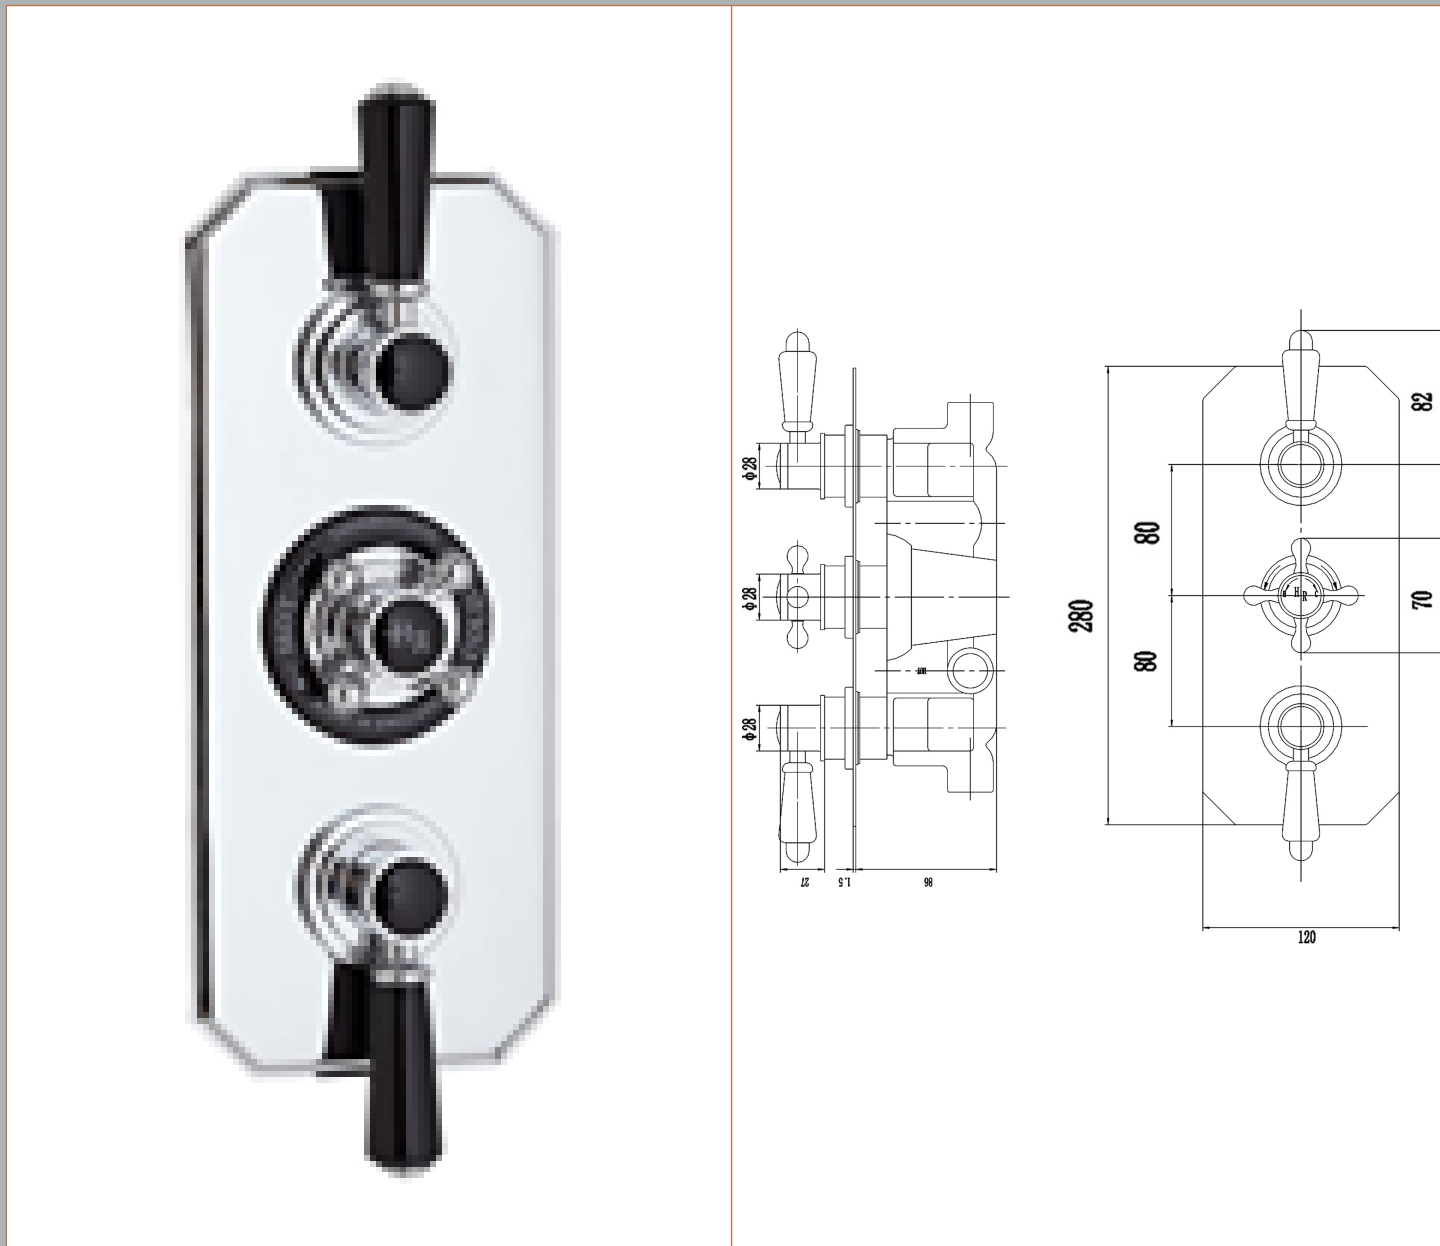

Sales Code: BTSVT003

Description: Topaz Blk Triple Concealed Shower Valve

Product Dimensions

Length (mm):	
Width (mm):	120
Height (mm):	320
Depth (mm):	135
Nett Weight (kg):	2.8

Packaging Dimensions

Length (mm):	320
Width (mm):	250
Height (mm):	
Gross Weight (kg):	3

Packaging Data

Box Colour:	White Cardboard Box
Box Qty:	1
Label Size:	100 x 50
Label Colour:	White Label
Label Qty:	1

Outer Box Dimensions (If Applicable)

Length (mm):	
Width (mm):	
Height (mm):	
Depth (mm):	
Gross Weight (kg):	
Barcode:	5055275830949

Product Details

Country of Origin:	United Kingdom
Fitting Instruction:	No
Product Material:	Brass/ABS
Mount Type:	Wall, Recessed
Outlet Elbow Supplied:	No
Easy Clean:	Not Applicable
Head Included:	No
Handset Included:	No
Body Jets Included:	Not Applicable
No of Body Jets:	Not Applicable
Operating Pressure (bar):	0.1
Valve/Cartridge Type:	1/4 Turn Ceramic Disc
Flow Rates (L/min):	0.1 bar: 5.5 0.5 bar: 13 1 bar: 20 2 bar: 29 3 bar: 44
TMV2 Approved: Yes	Approval No: Bc 1875 00817
TMV3 Approved: Yes	Approval No: Nsf 1938 1217
WRAS Approved: Yes	Approval No: 1703023
Head Function:	Not Applicable
Handset Function:	Not Applicable
Body Jet Info:	Not Applicable
Pipe Size:	22 mm (3/4" Bsp)
Pipe Centres:	N/A
Colour/Finish:	Chrome
Hose Included:	Not Applicable
No. of Outlets:	2