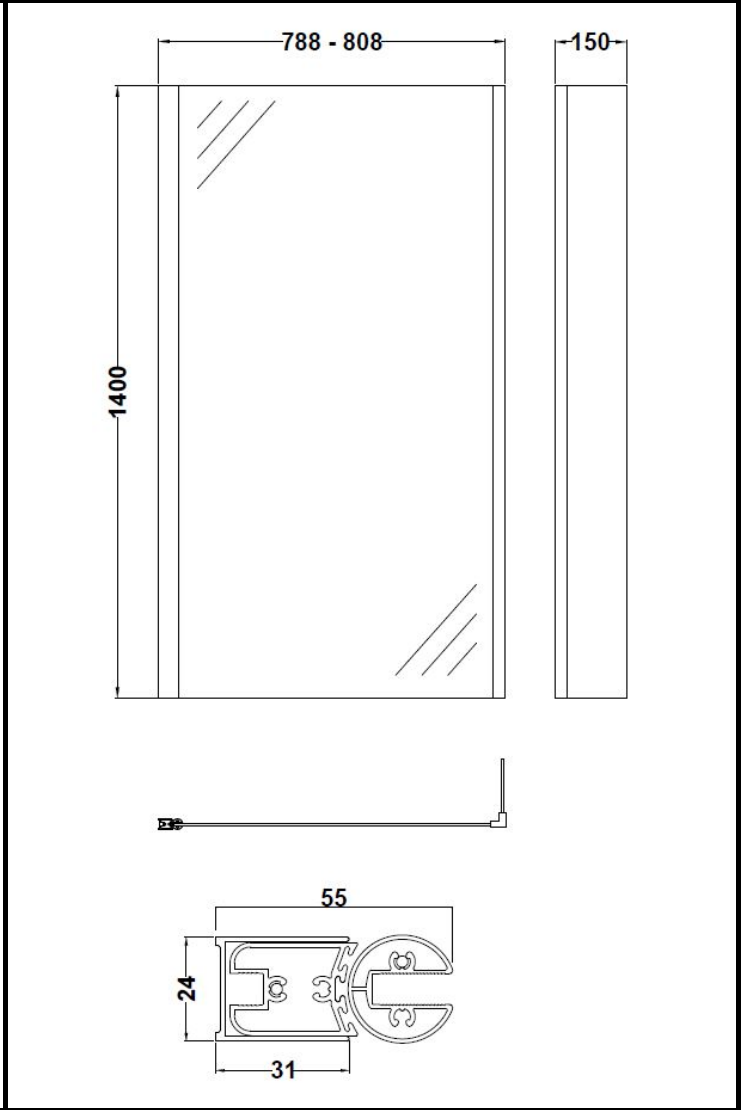

## CUSTOMER DATA SHEET

SALES CODE: BSS028

DESCRIPTION: L Shaped Hinged Bath Screen

### PRODUCT DIMENSIONS

| Height (mm) | Width (mm) | Depth (mm) | Nett Wgt Kg |
|-------------|------------|------------|-------------|
| 1400        | 808        | 150        | 18.7        |

### PACKAGING DIMENSIONS

| Height (mm) | Width (mm) | Length (mm) | Gross Wgt Kg |
|-------------|------------|-------------|--------------|
| 55          | 840        | 1460        | 18.7         |

### OUTER BOX DIMENSIONS (If Applicable)

| Height (mm) | Width (mm) | Depth (mm) | Length (mm) | Gross Wgt Kg |
|-------------|------------|------------|-------------|--------------|
|             |            |            |             |              |