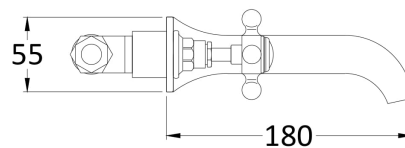

### Product Dimensions

Height (mm):	55
Width (mm):	55
Depth (mm):	180
Length (mm):	
Nett Weight (kg):	2

### Packaging Dimensions

Height (mm):	65
Width (mm):	350
Depth (mm):	213
Gross Weight (kg):	2

### Outer Box Dimensions (If Applicable)

Height (mm):	
Width (mm):	
Depth (mm):	
Length (mm):	
Gross Weight (kg):	
Barcode:	5056462603384

### Product Details

Country of Origin:	China
Fitting Instruction:	No
Product Material:	Brass
Control Type:	Manual
Waste Included:	Waste Not Included
Waste Type:	Not Applicable
WRAS Approval: No	Approval No: N/A
Valve/Cartridge Type:	1/4 Turn Ceramic Disc
Colour/Finish:	Brushed Brass
Mount Type:	Wall
Operating Pressure (bar):	0.1
Flow Rates: (Litres Per Min)	0.1 bar: 8    0.5 bar: 19.3    1 bar: 27.5    2 bar: 39.4    3 bar: 47.8
Pipe Size:	15 mm (1/2" Bsp)
Pipe Centres:	N/A