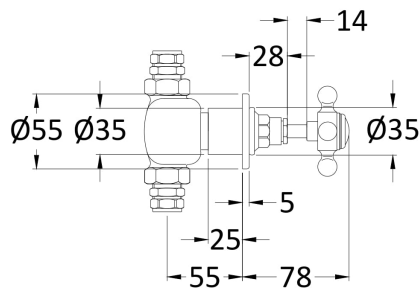

Sales Code: BC817HX

Description: Wall Mount 3Th Basin Tap Hex Crosshead

### Product Dimensions

Height (mm):	55
Width (mm):	55
Depth (mm):	180
Length (mm):	
Nett Weight (kg):	2

### Packaging Dimensions

Height (mm):	65
Width (mm):	350
Depth (mm):	213
Gross Weight (kg):	2

### Outer Box Dimensions (If Applicable)

Height (mm):	
Width (mm):	
Depth (mm):	
Length (mm):	
Gross Weight (kg):	
Barcode:	5056462603384