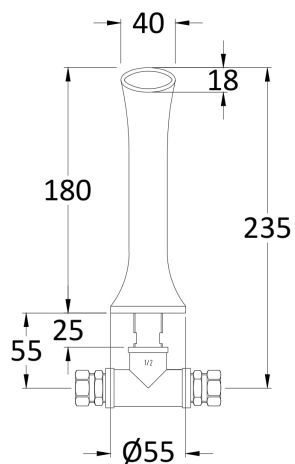

Sales Code: BC817HX

Description: Wall Mount 3Th Basin Tap Hex Crosshead

### Product Dimensions

Height (mm):	55
Width (mm):	55
Depth (mm):	180
Length (mm):	
Nett Weight (kg):	2

### Packaging Dimensions

Height (mm):	65
Width (mm):	350
Depth (mm):	213
Gross Weight (kg):	2

### Outer Box Dimensions (If Applicable)

Height (mm):	
Width (mm):	
Depth (mm):	
Length (mm):	
Gross Weight (kg):	
Barcode:	5056462603384