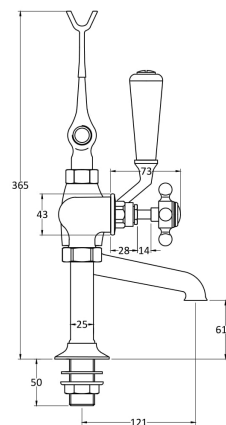

### Product Dimensions

Height (mm):	320
Width (mm):	350
Depth (mm):	155
Length (mm):	
Nett Weight (kg):	4.7

### Packaging Dimensions

Height (mm):	150
Width (mm):	232
Depth (mm):	330
Gross Weight (kg):	4.9

### Outer Box Dimensions (If Applicable)

Height (mm):	320
Width (mm):	345
Depth (mm):	520
Length (mm):	
Gross Weight (kg):	23
Barcode:	5056462603407

Flow Rates: (Litres Per Min)	0.1 bar: 10.6 0.5 bar: 28.6 1 bar: 41.4 2 bar: 59 3 bar: 72.8
Pipe Size:	22 mm (3/4" Bsp)
Pipe Centres:	90-300mm