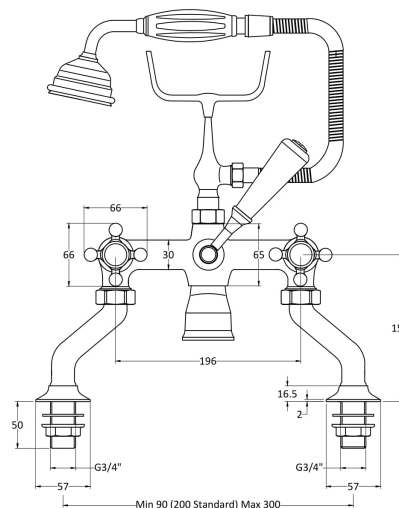

### Product Dimensions

Height (mm):	320
Width (mm):	350
Depth (mm):	155
Length (mm):	
Nett Weight (kg):	4.7

### Packaging Dimensions

Height (mm):	150
Width (mm):	232
Depth (mm):	330
Gross Weight (kg):	4.9

### Outer Box Dimensions (If Applicable)

Height (mm):	320
Width (mm):	345
Depth (mm):	520
Length (mm):	
Gross Weight (kg):	23
Barcode:	5056462603407

Flow Rates: (Litres Per Min)	0.1 bar: 10.6 0.5 bar: 28.6 1 bar: 41.4 2 bar: 59 3 bar: 72.8
Pipe Size:	22 mm (3/4" Bsp)
Pipe Centres:	90-300mm