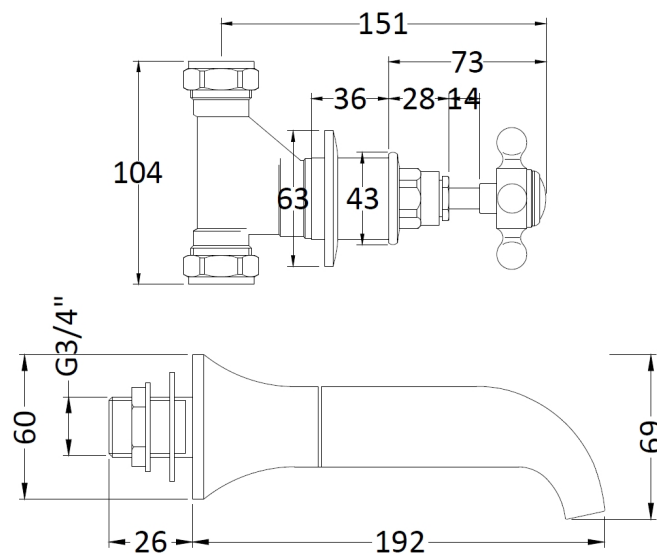

### Product Dimensions

Height (mm):	69
Width (mm):	
Depth (mm):	218
Length (mm):	
Nett Weight (kg):	2.3

### Packaging Dimensions

Height (mm):	85
Width (mm):	185
Depth (mm):	270
Gross Weight (kg):	2.5

### Outer Box Dimensions (If Applicable)

Height (mm):	400
Width (mm):	280
Depth (mm):	560
Length (mm):	
Gross Weight (kg):	15
Barcode:	5055275868089

Flow Rates: (Litres Per Min)	0.1 bar: 9.6	0.5 bar: 20	1 bar: 28	2 bar: 39.5	3 bar: 46.8
Pipe Size:	22 mm (3/4" Bsp)				
Pipe Centres:	N/A				