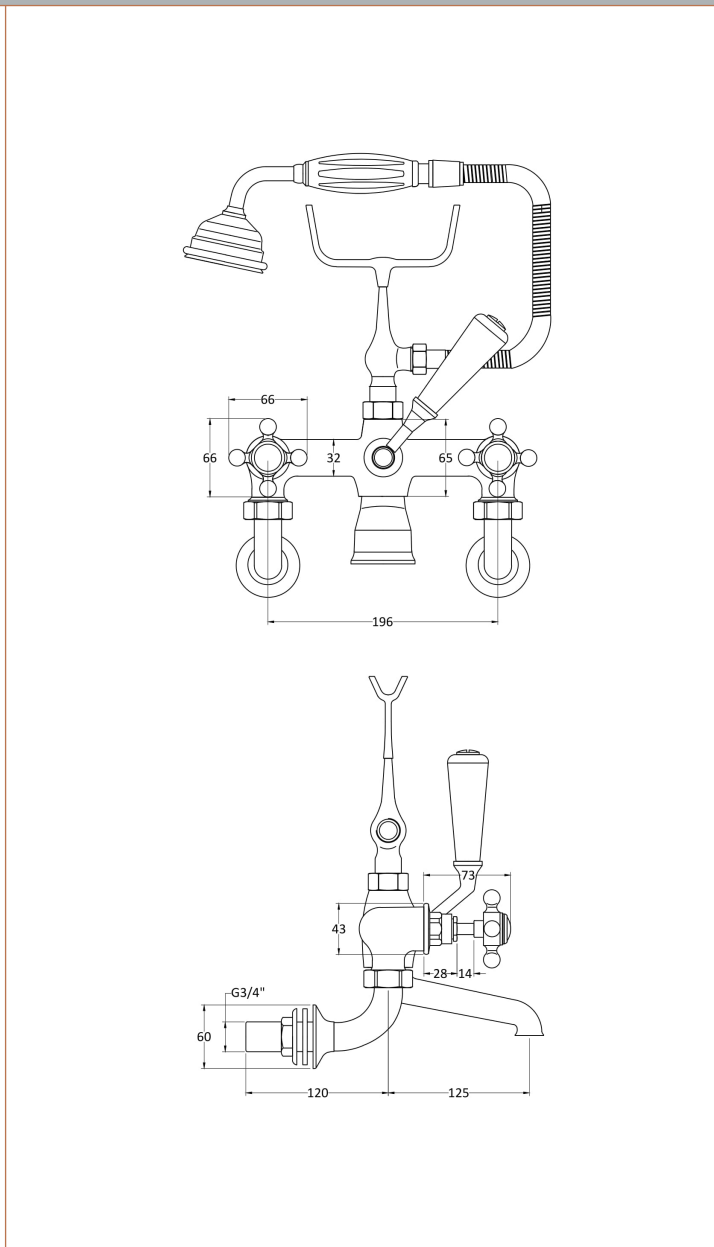

Sales Code: BC404HXWM

Description: Wall Mounted Bath Shower Mixer

Product Dimensions

Height (mm):	320
Width (mm):	350
Depth (mm):	155
Length (mm):	
Nett Weight (kg):	4.7

Packaging Dimensions

Height (mm):	150
Width (mm):	232
Depth (mm):	330
Gross Weight (kg):	4.9

Packaging Data

Box Colour:	White Cardboard Box
Box Qty:	1
Label Size:	100 x 50
Label Colour:	White Label
Label Qty:	1

Outer Box Dimensions (If Applicable)

Height (mm):	320
Width (mm):	345
Depth (mm):	520
Length (mm):	
Gross Weight (kg):	23
Barcode:	5055275895672

Product Details

Country of Origin:	United Kingdom
Fitting Instruction:	No
Product Material:	Brass
Control Type:	Manual
Waste Included:	Waste Not Included
Waste Type:	Not Applicable
WRAS Approval:	Approval No: N/A
Valve/Cartridge Type:	1/4 Turn Ceramic Disc
Colour/Finish:	Chrome
Mount Type:	Wall
Operating Pressure (bar):	0.2

Flow Rates: (Litres Per Min)	0.1 bar: 10.6	0.5 bar: 28.6	1 bar: 41.4	2 bar: 59	3 bar: 72.8
Pipe Size:	22 mm (3/4" Bsp)				
Pipe Centres:	196mm				