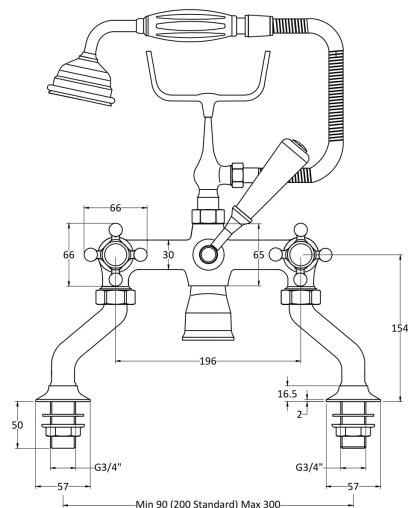

Sales Code: BC404HX

Description: Topaz Black Deck Bsm W/ Shower Kit

Product Dimensions

Height (mm):	320
Width (mm):	350
Depth (mm):	155
Length (mm):	
Nett Weight (kg):	4.7

Packaging Dimensions

Height (mm):	150
Width (mm):	232
Depth (mm):	330
Gross Weight (kg):	4.9

Packaging Data

Box Colour:	White Cardboard Box
Box Qty:	1
Label Size:	100 x 50
Label Colour:	White Label
Label Qty:	1

Outer Box Dimensions (If Applicable)

Height (mm):	320
Width (mm):	345
Depth (mm):	520
Length (mm):	
Gross Weight (kg):	23
Barcode:	5055275868027

Product Details

Country of Origin:	United Kingdom
Fitting Instruction:	No
Product Material:	Brass
Control Type:	Manual
Waste Included:	Waste Not Included
Waste Type:	Not Applicable
WRAS Approval: No	Approval No: N/A
Valve/Cartridge Type:	1/4 Turn Ceramic Disc
Colour/Finish:	Chrome
Mount Type:	Deck
Operating Pressure (bar):	0.2

Flow Rates: (Litres Per Min)	0.1 bar: 10.6 0.5 bar: 28.6 1 bar: 41.4 2 bar: 59 3 bar: 72.8
Pipe Size:	22 mm (3/4" Bsp)
Pipe Centres:	90-300mm