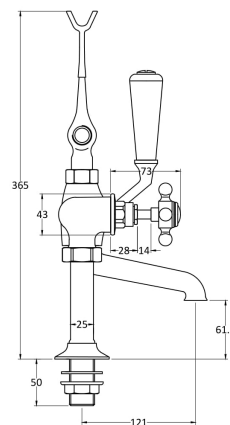

Sales Code: BC404HX

Description: Topaz Black Deck Bsm W/ Shower Kit

Product Dimensions

Height (mm):	320
Width (mm):	350
Depth (mm):	155
Length (mm):	
Nett Weight (kg):	4.7

Packaging Dimensions

Height (mm):	150
Width (mm):	232
Depth (mm):	330
Gross Weight (kg):	4.9

Packaging Data

Box Colour:	White Cardboard Box
Box Qty:	1
Label Size:	100 x 50
Label Colour:	White Label
Label Qty:	1

Outer Box Dimensions (If Applicable)

Height (mm):	320
Width (mm):	345
Depth (mm):	520
Length (mm):	
Gross Weight (kg):	23
Barcode:	5055275868027

Product Details

Country of Origin:	United Kingdom
Fitting Instruction:	No
Product Material:	Brass
Control Type:	Manual
Waste Included:	Waste Not Included
Waste Type:	Not Applicable
WRAS Approval: No	Approval No: N/A
Valve/Cartridge Type:	1/4 Turn Ceramic Disc
Colour/Finish:	Chrome
Mount Type:	Deck
Operating Pressure (bar):	0.2

Flow Rates: (Litres Per Min)	0.1 bar: 10.6 0.5 bar: 28.6 1 bar: 41.4 2 bar: 59 3 bar: 72.8
Pipe Size:	22 mm (3/4" Bsp)
Pipe Centres:	90-300mm