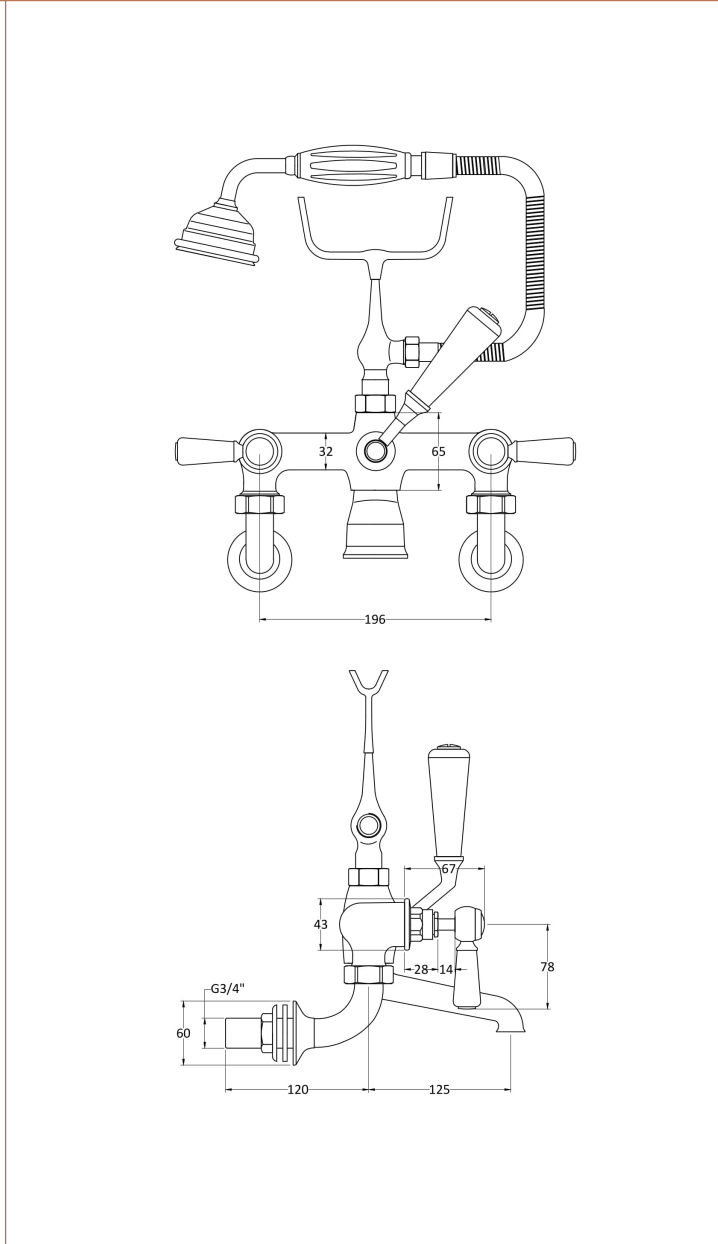

Sales Code: BC404HLWM

Description: Wall Mounted Bath Shower Mixer

Product Dimensions	
Height (mm):	320
Width (mm):	350
Depth (mm):	155
Length (mm):	
Nett Weight (kg):	4.7
Packaging Dimensions	
Height (mm):	150
Width (mm):	232
Depth (mm):	330
Gross Weight (kg):	4.9
Packaging Data	
Box Colour:	White Cardboard Box
Box Qty:	1
Label Size:	100 x 50
Label Colour:	White Label
Label Qty:	1
Outer Box Dimensions (If Applicable)	
Height (mm):	330
Width (mm):	520
Depth (mm):	360
Length (mm):	
Gross Weight (kg):	
Barcode:	5055275895665
Product Details	
Country of Origin:	United Kingdom
Fitting Instruction:	No
Product Material:	Brass
Control Type:	Manual
Waste Included:	Waste Not Included
Waste Type:	Not Applicable
WRAS Approval: No	Approval No: N/A
Valve/Cartridge Type:	1/4 Turn Ceramic Disc
Colour/Finish:	Chrome
Mount Type:	Wall
Operating Pressure (bar):	0.2
Flow Rates: (Litres Per Min)	0.1 bar: 10.6 0.5 bar: 28.6 1 bar: 41.4 2 bar: 59 3 bar: 72.8
Pipe Size:	22 mm (3/4" Bsp)
Pipe Centres:	196mm