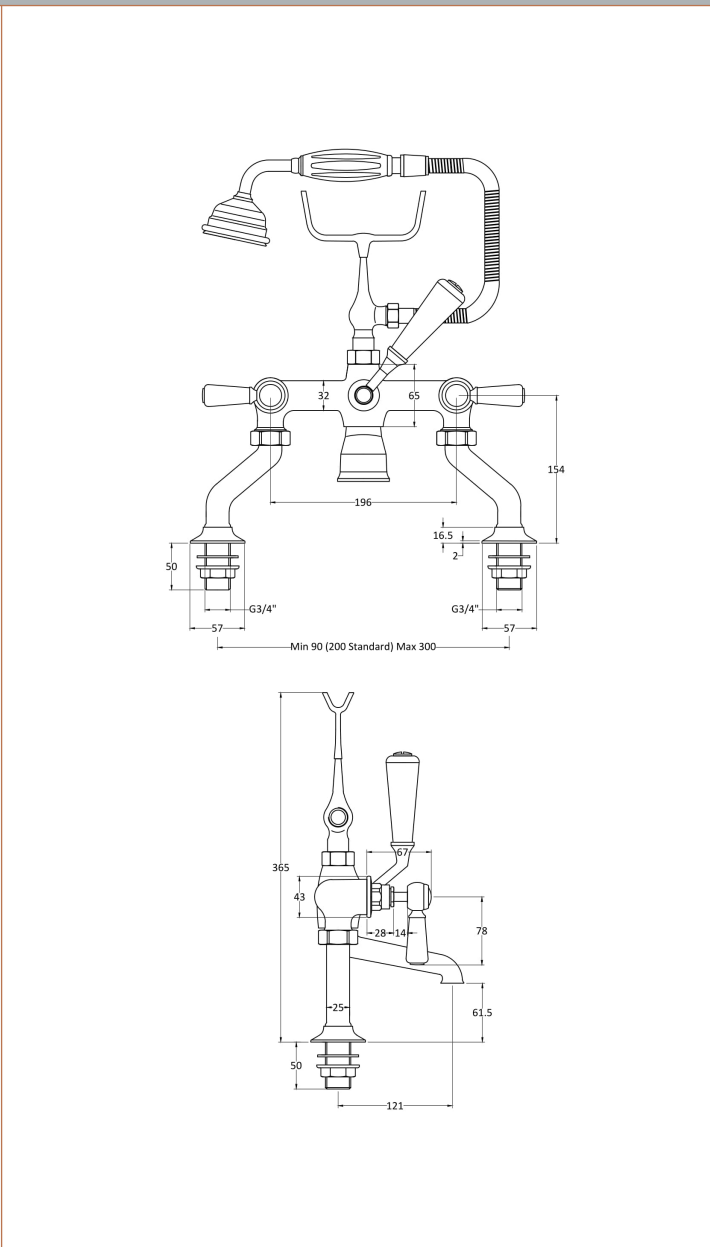

Sales Code: BC404HL

Description: Topaz Black Hex Lever Bath Shower Mixer

Product Dimensions

Height (mm):	320
Width (mm):	350
Depth (mm):	155
Length (mm):	
Nett Weight (kg):	4.7

Packaging Dimensions

Height (mm):	150
Width (mm):	232
Depth (mm):	330
Gross Weight (kg):	4.9

Packaging Data

Box Colour:	White Cardboard Box
Box Qty:	1
Label Size:	100 x 50
Label Colour:	White Label
Label Qty:	1

Outer Box Dimensions (If Applicable)

Height (mm):	330
Width (mm):	520
Depth (mm):	360
Length (mm):	
Gross Weight (kg):	
Barcode:	5055275871553

Product Details

Country of Origin:	United Kingdom
Fitting Instruction:	No
Product Material:	Brass
Control Type:	Manual
Waste Included:	Waste Not Included
Waste Type:	Not Applicable
WRAS Approval: No	Approval No: N/A
Valve/Cartridge Type:	1/4 Turn Ceramic Disc
Colour/Finish:	Chrome
Mount Type:	Deck
Operating Pressure (bar):	0.2

Flow Rates: (Litres Per Min)	0.1 bar: 10.6 0.5 bar: 28.6 1 bar: 41.4 2 bar: 59 3 bar: 72.8
Pipe Size:	22 mm (3/4" Bsp)
Pipe Centres:	90-300mm