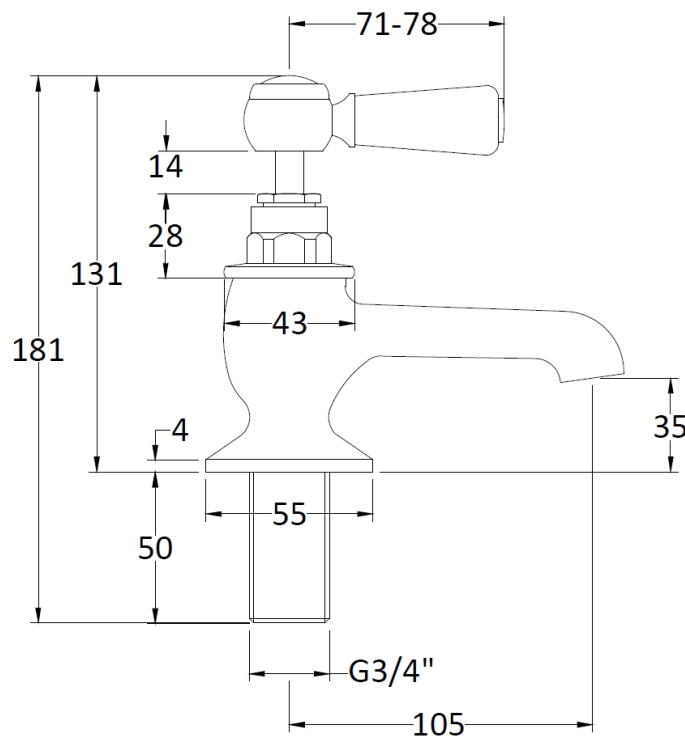

### Product Dimensions

Height (mm):	141
Width (mm):	66
Depth (mm):	138
Length (mm):	
Nett Weight (kg):	1.7

### Packaging Dimensions

Height (mm):	55
Width (mm):	160
Depth (mm):	260
Gross Weight (kg):	1.9

### Outer Box Dimensions (If Applicable)

Height (mm):	360
Width (mm):	495
Depth (mm):	280
Length (mm):	
Gross Weight (kg):	
Barcode:	5055275871515

Flow Rates: (Litres Per Min)	0.1 bar: 8.4	0.5 bar: 21.3	1 bar: 30.7	2 bar: 43.7	3 bar: 46.8
Pipe Size:	22 mm (3/4" Bsp)				
Pipe Centres:	N/A				