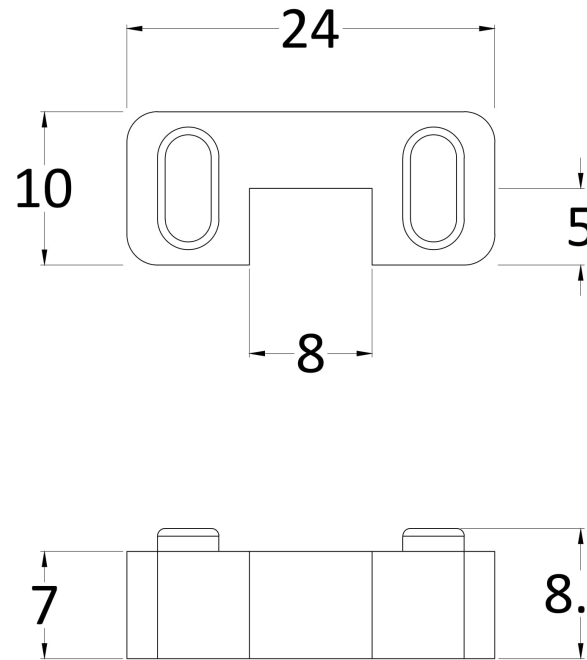

Sales Code: WRSF017

Description: Wetroom Screen Horseshoe Support Foot

Product Dimensions

Height (mm):	45
Width (mm):	45
Depth (mm):	25
Nett Weight (kg):	0.16

Packaging Dimensions

Height (mm):	45
Width (mm):	30
Length (mm):	44
Gross Weight (kg):	0.16

Packaging Data

Box Colour:	White Cardboard Box
Box Qty:	1
Label Size:	100 x 50
Label Colour:	White Label
Label Qty:	1

Outer Box Dimensions (If Applicable)

Height (mm):	360
Width (mm):	270
Depth (mm):	
Length (mm):	
Gross Weight (kg):	
Barcode:	5056462620701

Product Details

Country of Origin:	China
Fitting Instruction:	No
CE Approval:	N/A
Profile Material:	Brass
Profile Finish:	Brushed Brass
Adjustments (mm):	N/A
Entry Width (mm):	N/A
Swing In Dim (mm):	N/A
Swing Out Dim (mm):	N/A
Radius (mm):	Not Applicable
Glass Thickness (mm):	
Easy Fit:	Not Applicable
Easy Clean:	Not Applicable
Handle Style:	Not Applicable
Handle Material:	Not Applicable
Enclosure Design:	Not Applicable
Wheel Type:	Not Applicable
Support Bar Included:	Support Bar Not Included
Extras:	None