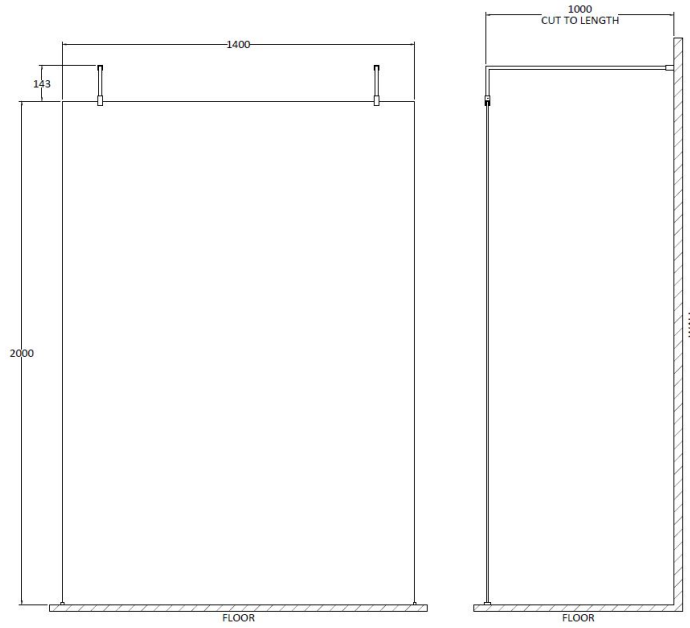

### Packaging Details

Barcode: 5056462624365

Sales Code: WRSB1400

Description: Wetroom Screen 1400 X1950mm

**Product Dimensions**

Height (mm):	1950
Width (mm):	1400
Depth (mm):	14
Nett Weight (kg):	58.3

**Packaging Dimensions**

Height (mm):	65
Width (mm):	1485
Length (mm):	2010
Gross Weight (kg):	58.3

**Packaging Data**

Box Colour:	Brown Cardboard Box - Printed
Box Qty:	1
Label Size:	100 x 50
Label Colour:	Not Applicable
Label Qty:	0

**Outer Box Dimensions (If Applicable)**

Height (mm):	
Width (mm):	
Depth (mm):	
Length (mm):	
Gross Weight (kg):	
Barcode:	5055369007486

**Product Details**

Country of Origin:	China
Fitting Instruction:	No
CE Approval:	Yes
Profile Material:	Aluminium
Profile Finish:	Polished Chrome
Adjustments (mm):	1375mm-1393mm
Entry Width (mm):	N/A
Swing In Dim (mm):	N/A
Swing Out Dim (mm):	N/A
Radius (mm):	Not Applicable
Glass Thickness (mm):	8
Easy Fit:	No
Easy Clean:	Yes
Handle Style:	Not Applicable
Handle Material:	Not Applicable
Enclosure Design:	Frameless
Wheel Type:	Not Applicable
Support Bar Included:	Support Bar Included
Extras:	None

**Packaging Data**

Box Colour:	Brown Cardboard Box
Box Qty:	1
Label Size:	100 x 50
Label Colour:	White Label
Label Qty:	1

**Outer Box Dimensions (If Applicable)**

Height (mm):	
Width (mm):	
Depth (mm):	
Length (mm):	
Gross Weight (kg):	
Barcode:	5056462611884