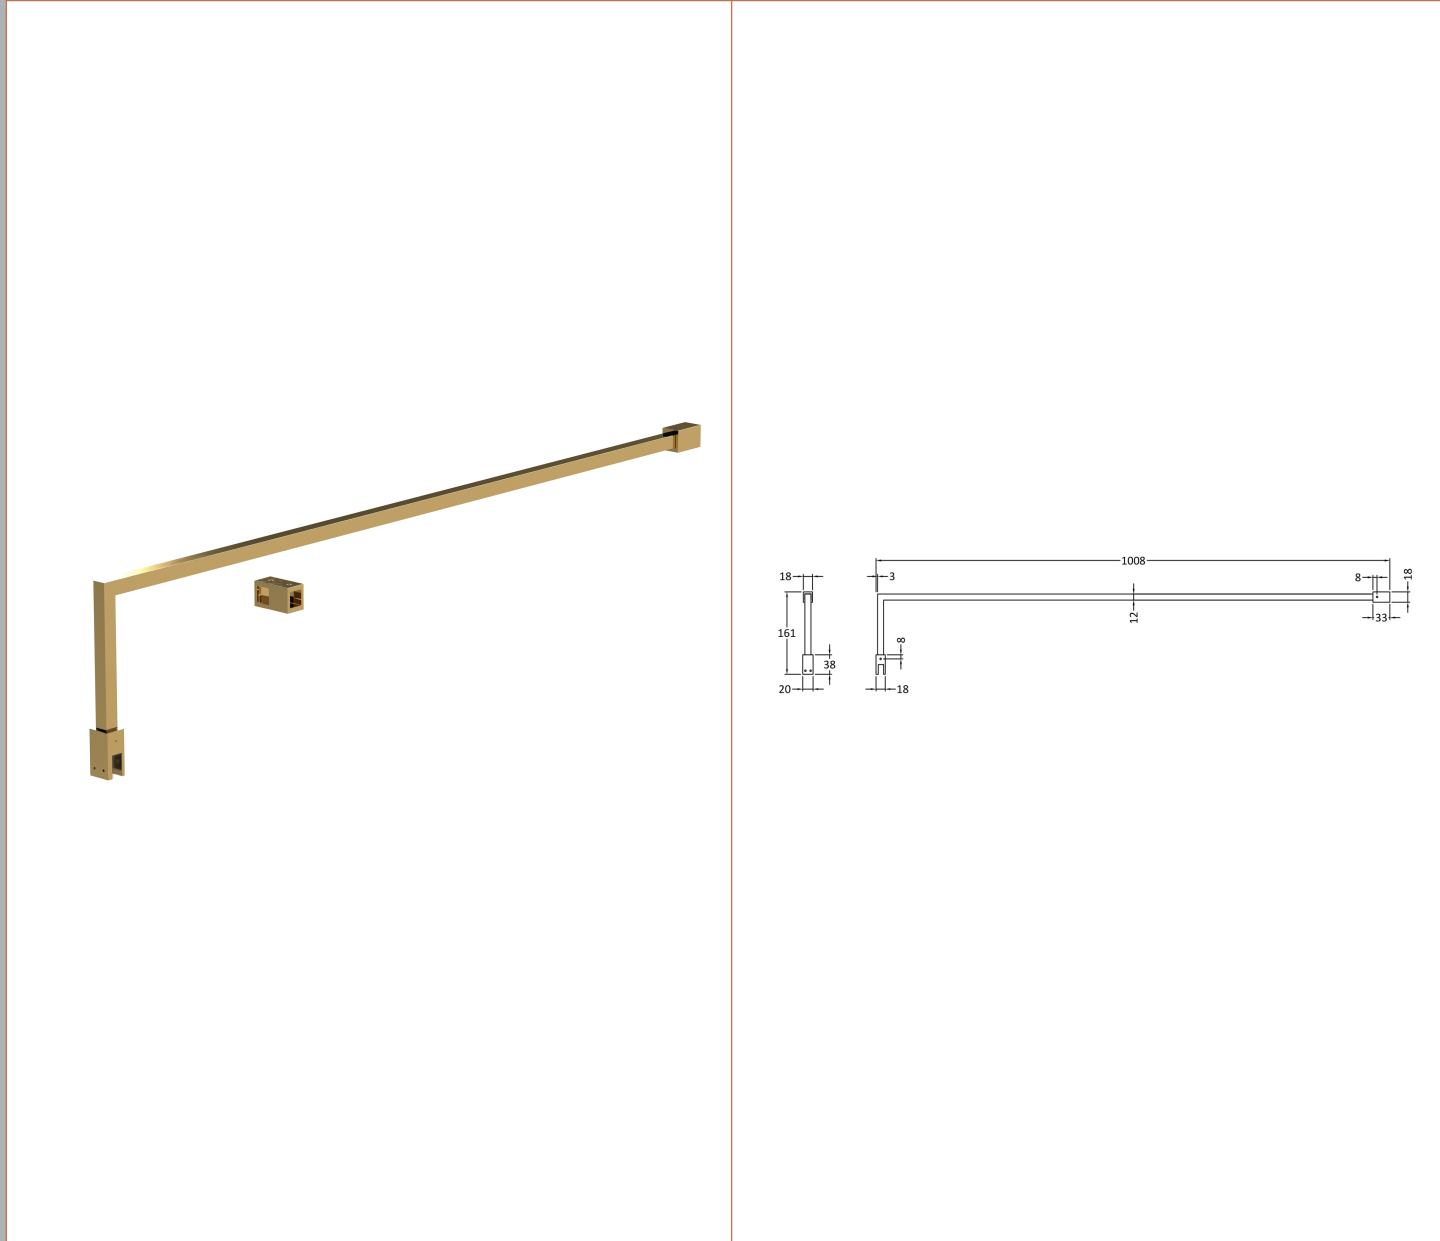

### Packaging Details

Barcode: 5056462624365

Sales Code: WRSB1400

Description: Wetroom Screen 1400 X1950mm

**Product Dimensions**

Height (mm):	1950
Width (mm):	1400
Depth (mm):	14
Nett Weight (kg):	58.3

**Packaging Dimensions**

Height (mm):	65
Width (mm):	1485
Length (mm):	2010
Gross Weight (kg):	58.3

**Packaging Data**

Box Colour:	Brown Cardboard Box - Printed
Box Qty:	1
Label Size:	100 x 50
Label Colour:	Not Applicable
Label Qty:	0

**Outer Box Dimensions (If Applicable)**

Height (mm):	
Width (mm):	
Depth (mm):	
Length (mm):	
Gross Weight (kg):	
Barcode:	5055369007486

**Product Details**

Country of Origin:	China
Fitting Instruction:	No
CE Approval:	Yes
Profile Material:	Aluminium
Profile Finish:	Polished Chrome
Adjustments (mm):	1375mm-1393mm
Entry Width (mm):	N/A
Swing In Dim (mm):	N/A
Swing Out Dim (mm):	N/A
Radius (mm):	Not Applicable
Glass Thickness (mm):	8
Easy Fit:	No
Easy Clean:	Yes
Handle Style:	Not Applicable
Handle Material:	Not Applicable
Enclosure Design:	Frameless
Wheel Type:	Not Applicable
Support Bar Included:	Support Bar Included
Extras:	None

**Sales Code:** FIX025

**Description:** Wetroom Screen Support Arm

**Product Dimensions**

Height (mm):	15
Width (mm):	150
Depth (mm):	1000
Nett Weight (kg):	0.67

**Packaging Dimensions**

Height (mm):	35
Width (mm):	160
Length (mm):	1020
Gross Weight (kg):	0.7