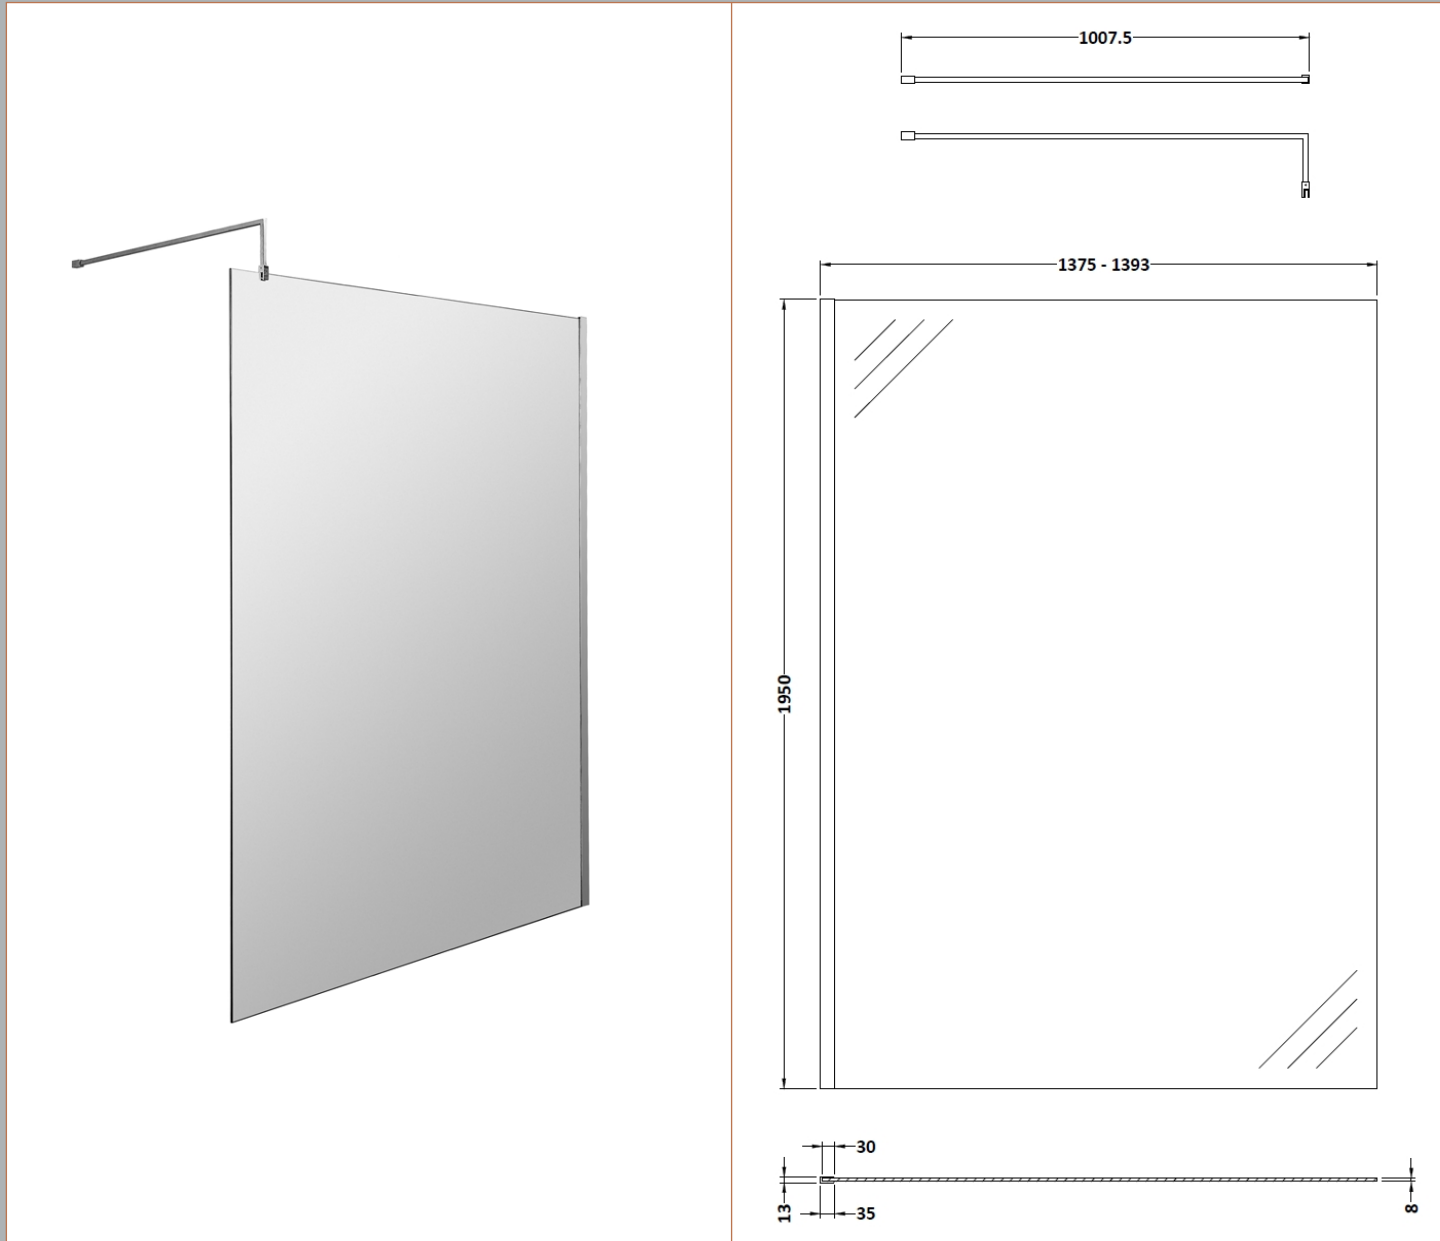

### Packaging Details

Barcode: 5056462624365

Sales Code: WRSB1400

Description: Wetroom Screen 1400 X1950mm

**Product Dimensions**

Height (mm):	1950
Width (mm):	1400
Depth (mm):	14
Nett Weight (kg):	58.3

**Packaging Dimensions**

Height (mm):	65
Width (mm):	1485
Length (mm):	2010
Gross Weight (kg):	58.3

**Packaging Data**

Box Colour:	Brown Cardboard Box - Printed
Box Qty:	1
Label Size:	100 x 50
Label Colour:	Not Applicable
Label Qty:	0

**Outer Box Dimensions (If Applicable)**

Height (mm):	
Width (mm):	
Depth (mm):	
Length (mm):	
Gross Weight (kg):	
Barcode:	5055369007486

**Product Details**

Country of Origin:	China
Fitting Instruction:	No
CE Approval:	Yes
Profile Material:	Aluminium
Profile Finish:	Polished Chrome
Adjustments (mm):	1375mm-1393mm
Entry Width (mm):	N/A
Swing In Dim (mm):	N/A
Swing Out Dim (mm):	N/A
Radius (mm):	Not Applicable
Glass Thickness (mm):	8
Easy Fit:	No
Easy Clean:	Yes
Handle Style:	Not Applicable
Handle Material:	Not Applicable
Enclosure Design:	Frameless
Wheel Type:	Not Applicable
Support Bar Included:	Support Bar Included
Extras:	None

**Packaging Data**

Box Colour:	Brown Cardboard Box
Box Qty:	1
Label Size:	100 x 50
Label Colour:	White Label
Label Qty:	1

**Outer Box Dimensions (If Applicable)**

Height (mm):	
Width (mm):	
Depth (mm):	
Length (mm):	
Gross Weight (kg):	
Barcode:	5056462611884