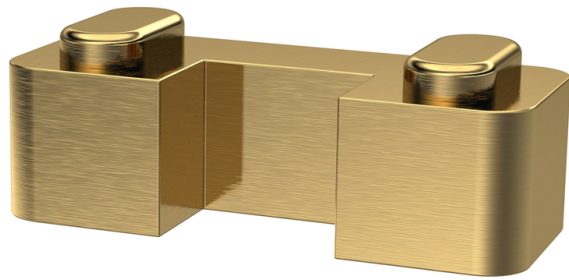

Sales Code: WRSF017

Description: Wetroom Screen Horseshoe Support Foot

Product Dimensions

Height (mm):	45
Width (mm):	45
Depth (mm):	25
Nett Weight (kg):	0.16

Packaging Dimensions

Height (mm):	45
Width (mm):	30
Length (mm):	44
Gross Weight (kg):	0.16

Packaging Data

Box Colour:	White Cardboard Box
Box Qty:	1
Label Size:	100 x 50
Label Colour:	White Label
Label Qty:	1

Outer Box Dimensions (If Applicable)

Height (mm):	360
Width (mm):	270
Depth (mm):	
Length (mm):	
Gross Weight (kg):	
Barcode:	5056462620701

Product Details

Country of Origin:	China
Fitting Instruction:	No
CE Approval:	N/A
Profile Material:	Brass
Profile Finish:	Brushed Brass
Adjustments (mm):	N/A
Entry Width (mm):	N/A
Swing In Dim (mm):	N/A
Swing Out Dim (mm):	N/A
Radius (mm):	Not Applicable
Glass Thickness (mm):	
Easy Fit:	Not Applicable
Easy Clean:	Not Applicable
Handle Style:	Not Applicable
Handle Material:	Not Applicable
Enclosure Design:	Not Applicable
Wheel Type:	Not Applicable
Support Bar Included:	Support Bar Not Included
Extras:	None