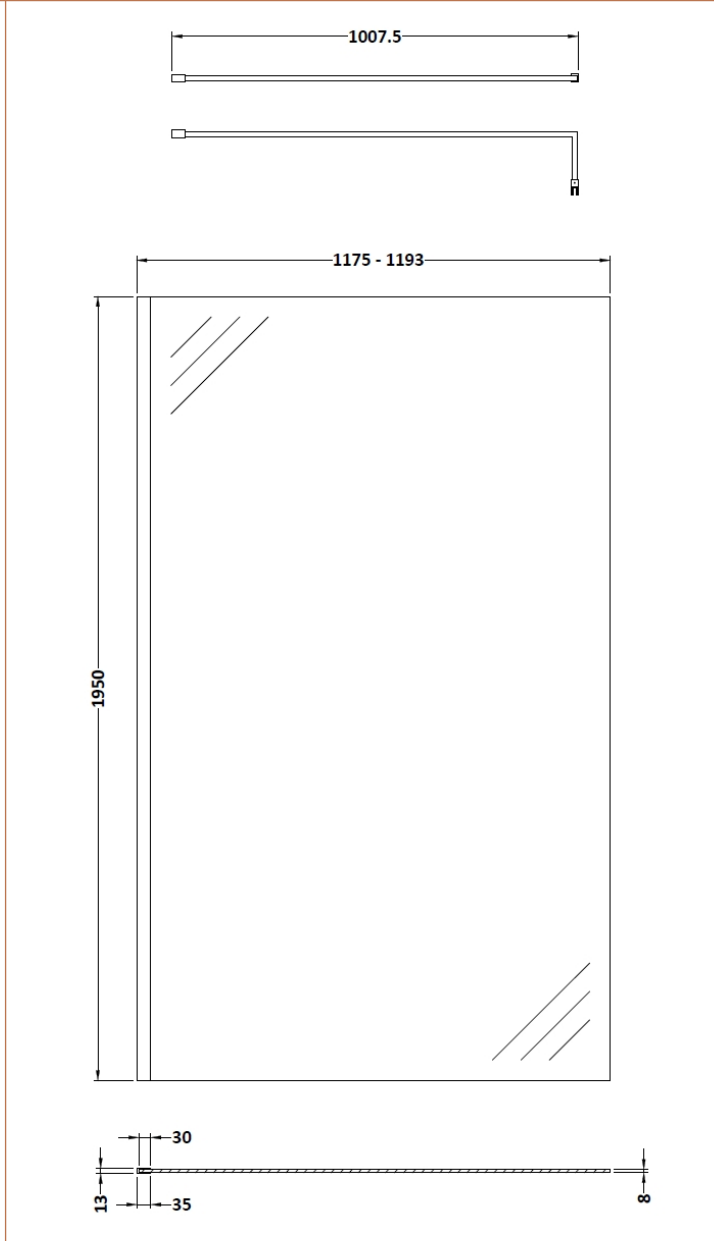

Sales Code: BBPAF12

Description: 1200 Wetroom Screen With Arms And H Feet

Packaging Details

Barcode: 5056462624358

Sales Code: WRSB1200

Description: Wetroom Screen 1200 X1950mm

Product Dimensions

Height (mm):	1950
Width (mm):	1200
Depth (mm):	14
Nett Weight (kg):	50.4

Packaging Dimensions

Height (mm):	65
Width (mm):	1250
Length (mm):	2010
Gross Weight (kg):	50.4

Packaging Data

Box Colour:	Brown Cardboard Box - Printed
Box Qty:	1
Label Size:	100 x 50
Label Colour:	Not Applicable
Label Qty:	0

Outer Box Dimensions (If Applicable)

Height (mm):	
Width (mm):	
Depth (mm):	
Length (mm):	
Gross Weight (kg):	
Barcode:	5055369007479

Product Details

Country of Origin:	China
Fitting Instruction:	No
CE Approval:	Yes
Profile Material:	Aluminium
Profile Finish:	Polished Chrome
Adjustments (mm):	1175mm-1193mm
Entry Width (mm):	N/A
Swing In Dim (mm):	N/A
Swing Out Dim (mm):	N/A
Radius (mm):	Not Applicable
Glass Thickness (mm):	8
Easy Fit:	No
Easy Clean:	Yes
Handle Style:	Not Applicable
Handle Material:	Not Applicable
Enclosure Design:	Frameless
Wheel Type:	Not Applicable
Support Bar Included:	Support Bar Included
Extras:	None

Sales Code: FIX025

Description: Wetroom Screen Support Arm

Product Dimensions

Height (mm):	15
Width (mm):	150
Depth (mm):	1000
Nett Weight (kg):	0.67

Packaging Dimensions

Height (mm):	35
Width (mm):	160
Length (mm):	1020
Gross Weight (kg):	0.7