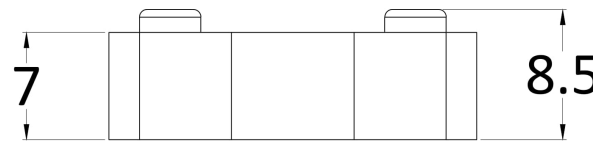

Sales Code: WRSF017

Description: Wetroom Screen Horseshoe Support Foot

Product Dimensions

Height (mm):	45
Width (mm):	45
Depth (mm):	25
Nett Weight (kg):	0.16

Packaging Dimensions

Height (mm):	45
Width (mm):	30
Length (mm):	44
Gross Weight (kg):	0.16

Packaging Data

Box Colour:	White Cardboard Box
Box Qty:	1
Label Size:	100 x 50
Label Colour:	White Label
Label Qty:	1

Outer Box Dimensions (If Applicable)

Height (mm):	360
Width (mm):	270
Depth (mm):	
Length (mm):	
Gross Weight (kg):	
Barcode:	5056462620701

Product Details

Country of Origin:	China
Fitting Instruction:	No
CE Approval:	N/A
Profile Material:	Brass
Profile Finish:	Brushed Brass
Adjustments (mm):	N/A
Entry Width (mm):	N/A
Swing In Dim (mm):	N/A
Swing Out Dim (mm):	N/A
Radius (mm):	Not Applicable
Glass Thickness (mm):	
Easy Fit:	Not Applicable
Easy Clean:	Not Applicable
Handle Style:	Not Applicable
Handle Material:	Not Applicable
Enclosure Design:	Not Applicable
Wheel Type:	Not Applicable
Support Bar Included:	Support Bar Not Included
Extras:	None