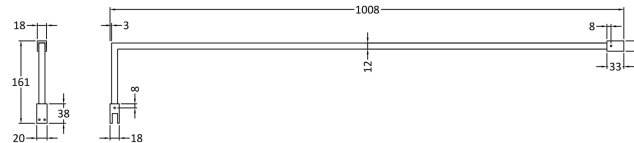

Packaging Dimensions

Height (mm):	65
Width (mm):	1250
Length (mm):	2010
Gross Weight (kg):	50.4

Packaging Data

Box Colour:	Brown Cardboard Box - Printed
Box Qty:	1
Label Size:	100 x 50
Label Colour:	Not Applicable
Label Qty:	0

Outer Box Dimensions (If Applicable)

Height (mm):	
Width (mm):	
Depth (mm):	
Length (mm):	
Gross Weight (kg):	
Barcode:	5055369007479

Product Details

Country of Origin:	China
Fitting Instruction:	No
CE Approval:	Yes
Profile Material:	Aluminium
Profile Finish:	Polished Chrome
Adjustments (mm):	1175mm-1193mm
Entry Width (mm):	N/A
Swing In Dim (mm):	N/A
Swing Out Dim (mm):	N/A
Radius (mm):	Not Applicable
Glass Thickness (mm):	8
Easy Fit:	No
Easy Clean:	Yes
Handle Style:	Not Applicable
Handle Material:	Not Applicable
Enclosure Design:	Frameless
Wheel Type:	Not Applicable
Support Bar Included:	Support Bar Included
Extras:	None

Sales Code: FIX025

Description: Wetroom Screen Support Arm

Product Dimensions

Height (mm):	15
Width (mm):	150
Depth (mm):	1000
Nett Weight (kg):	0.67

Packaging Dimensions

Height (mm):	35
Width (mm):	160
Length (mm):	1020
Gross Weight (kg):	0.7

Packaging Data

Box Colour:	Brown Cardboard Box
Box Qty:	1
Label Size:	100 x 50
Label Colour:	White Label
Label Qty:	1

Outer Box Dimensions (If Applicable)

Height (mm):	
Width (mm):	
Depth (mm):	
Length (mm):	
Gross Weight (kg):	
Barcode:	5056462611884