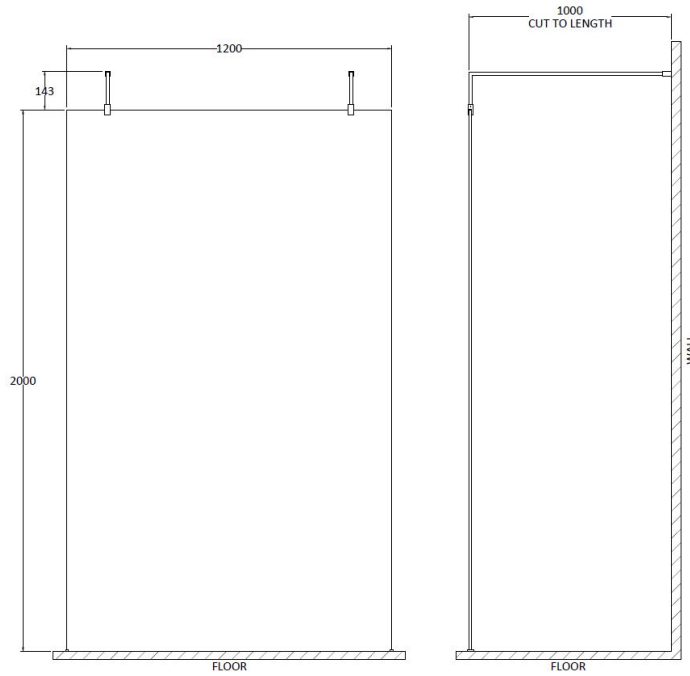

Sales Code: BBPAF12

Description: 1200 Wetroom Screen With Arms And H Feet

Packaging Details

Barcode: 5056462624358

Sales Code: WRSB1200

Description: Wetroom Screen 1200 X1950mm

Product Dimensions

Height (mm):	1950
Width (mm):	1200
Depth (mm):	14
Nett Weight (kg):	50.4

Packaging Dimensions

Height (mm):	65
Width (mm):	1250
Length (mm):	2010
Gross Weight (kg):	50.4

Packaging Data

Box Colour:	Brown Cardboard Box - Printed
Box Qty:	1
Label Size:	100 x 50
Label Colour:	Not Applicable
Label Qty:	0

Outer Box Dimensions (If Applicable)

Height (mm):	
Width (mm):	
Depth (mm):	
Length (mm):	
Gross Weight (kg):	
Barcode:	5055369007479

Product Details

Country of Origin:	China
Fitting Instruction:	No
CE Approval:	Yes
Profile Material:	Aluminium
Profile Finish:	Polished Chrome
Adjustments (mm):	1175mm-1193mm
Entry Width (mm):	N/A
Swing In Dim (mm):	N/A
Swing Out Dim (mm):	N/A
Radius (mm):	Not Applicable
Glass Thickness (mm):	8
Easy Fit:	No
Easy Clean:	Yes
Handle Style:	Not Applicable
Handle Material:	Not Applicable
Enclosure Design:	Frameless
Wheel Type:	Not Applicable
Support Bar Included:	Support Bar Included
Extras:	None

Sales Code: FIX025

Description: Wetroom Screen Support Arm

Product Dimensions

Height (mm):	15
Width (mm):	150
Depth (mm):	1000
Nett Weight (kg):	0.67

Packaging Dimensions

Height (mm):	35
Width (mm):	160
Length (mm):	1020
Gross Weight (kg):	0.7