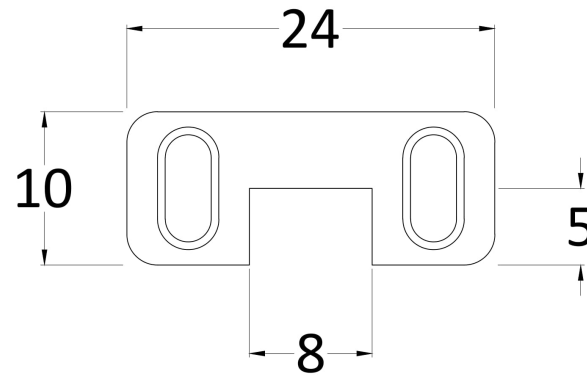

Sales Code: WRSF017

Description: Wetroom Screen Horseshoe Support Foot

Product Dimensions

Height (mm):	45
Width (mm):	45
Depth (mm):	25
Nett Weight (kg):	0.16

Packaging Dimensions

Height (mm):	45
Width (mm):	30
Length (mm):	44
Gross Weight (kg):	0.16

Packaging Data

Box Colour:	White Cardboard Box
Box Qty:	1
Label Size:	100 x 50
Label Colour:	White Label
Label Qty:	1

Outer Box Dimensions (If Applicable)

Height (mm):	360
Width (mm):	270
Depth (mm):	
Length (mm):	
Gross Weight (kg):	
Barcode:	5056462620701

Product Details

Country of Origin:	China
Fitting Instruction:	No
CE Approval:	N/A
Profile Material:	Brass
Profile Finish:	Brushed Brass
Adjustments (mm):	N/A
Entry Width (mm):	N/A
Swing In Dim (mm):	N/A
Swing Out Dim (mm):	N/A
Radius (mm):	Not Applicable
Glass Thickness (mm):	
Easy Fit:	Not Applicable
Easy Clean:	Not Applicable
Handle Style:	Not Applicable
Handle Material:	Not Applicable
Enclosure Design:	Not Applicable
Wheel Type:	Not Applicable
Support Bar Included:	Support Bar Not Included
Extras:	None