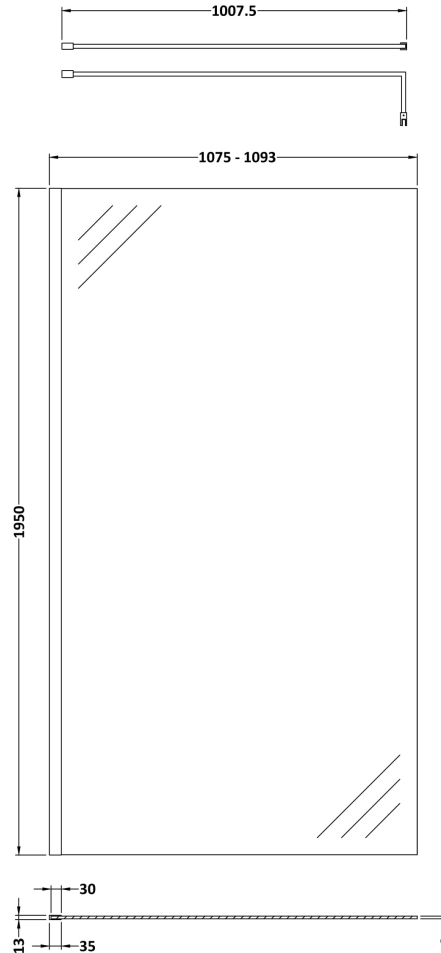

Height (mm):	1950
Width (mm):	1100
Depth (mm):	14
Nett Weight (kg):	48.8

Packaging Dimensions

Height (mm):	2070
Width (mm):	1150
Length (mm):	60
Gross Weight (kg):	48.8

Packaging Data

Box Colour:	Brown Cardboard Box - Printed
Box Qty:	1
Label Size:	100 x 50
Label Colour:	Not Applicable
Label Qty:	0

Outer Box Dimensions (If Applicable)

Height (mm):	
Width (mm):	
Depth (mm):	
Length (mm):	
Gross Weight (kg):	
Barcode:	5055275871157

Product Details

Country of Origin:	China
Fitting Instruction:	No
CE Approval:	Yes
Profile Material:	Aluminium
Profile Finish:	Polished Chrome
Adjustments (mm):	1075mm-1093mm
Entry Width (mm):	N/A
Swing In Dim (mm):	N/A
Swing Out Dim (mm):	N/A
Radius (mm):	Not Applicable
Glass Thickness (mm):	8
Easy Fit:	No
Easy Clean:	Yes
Handle Style:	Not Applicable
Handle Material:	Not Applicable
Enclosure Design:	Frameless
Wheel Type:	Not Applicable
Support Bar Included:	Support Bar Included
Extras:	None

Sales Code: FIX025

Description: Wetroom Screen Support Arm

Product Dimensions

Height (mm):	15
Width (mm):	150
Depth (mm):	1000
Nett Weight (kg):	0.67

Packaging Dimensions

Height (mm):	35
Width (mm):	160
Length (mm):	1020
Gross Weight (kg):	0.7

Packaging Data

Box Colour:	Brown Cardboard Box
Box Qty:	1
Label Size:	100 x 50
Label Colour:	White Label
Label Qty:	1

Outer Box Dimensions (If Applicable)

Height (mm):	
Width (mm):	
Depth (mm):	
Length (mm):	
Gross Weight (kg):	
Barcode:	5056462611884