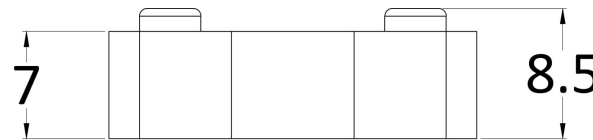

Sales Code: WRSF017

Description: Wetroom Screen Horseshoe Support Foot

Product Dimensions

Height (mm):	45
Width (mm):	45
Depth (mm):	25
Nett Weight (kg):	0.16

Packaging Dimensions

Height (mm):	45
Width (mm):	30
Length (mm):	44
Gross Weight (kg):	0.16

Packaging Data

Box Colour:	White Cardboard Box
Box Qty:	1
Label Size:	100 x 50
Label Colour:	White Label
Label Qty:	1

Outer Box Dimensions (If Applicable)

Height (mm):	360
Width (mm):	270
Depth (mm):	
Length (mm):	
Gross Weight (kg):	
Barcode:	5056462620701

Product Details

Country of Origin:	China
Fitting Instruction:	No
CE Approval:	N/A
Profile Material:	Brass
Profile Finish:	Brushed Brass
Adjustments (mm):	N/A
Entry Width (mm):	N/A
Swing In Dim (mm):	N/A
Swing Out Dim (mm):	N/A
Radius (mm):	Not Applicable
Glass Thickness (mm):	
Easy Fit:	Not Applicable
Easy Clean:	Not Applicable
Handle Style:	Not Applicable
Handle Material:	Not Applicable
Enclosure Design:	Not Applicable
Wheel Type:	Not Applicable
Support Bar Included:	Support Bar Not Included
Extras:	None