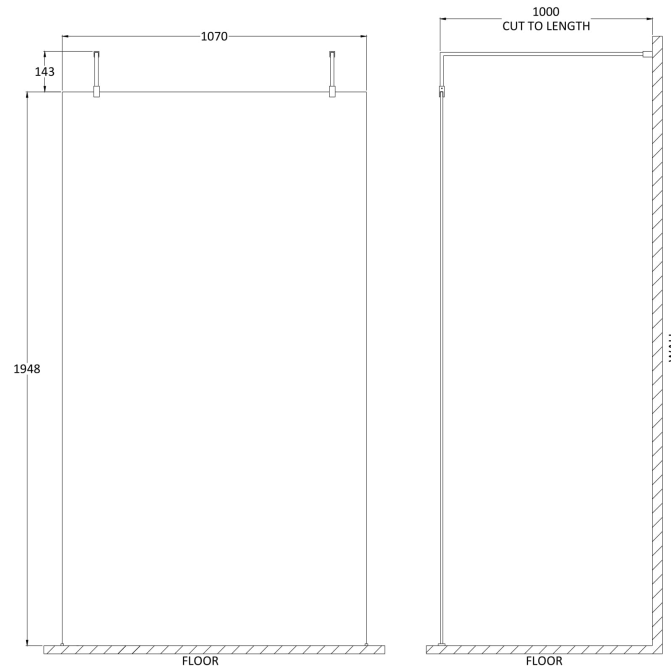

Sales Code: BBPAF11

Description: 1100 Wetroom Screen With Arms And H Feet

Packaging Details

Barcode: 5056462624341

Sales Code: WRSB1100

Description: 1100X1950 Wetroom Screen Inc Support Bar

Product Dimensions

Height (mm):	1950
Width (mm):	1100
Depth (mm):	14
Nett Weight (kg):	48.8

Packaging Dimensions

Height (mm):	2070
Width (mm):	1150
Length (mm):	60
Gross Weight (kg):	48.8

Packaging Data

Box Colour:	Brown Cardboard Box - Printed
Box Qty:	1
Label Size:	100 x 50
Label Colour:	Not Applicable
Label Qty:	0

Outer Box Dimensions (If Applicable)

Height (mm):	
Width (mm):	
Depth (mm):	
Length (mm):	
Gross Weight (kg):	
Barcode:	5055275871157

Product Details

Country of Origin:	China
Fitting Instruction:	No
CE Approval:	Yes
Profile Material:	Aluminium
Profile Finish:	Polished Chrome
Adjustments (mm):	1075mm-1093mm
Entry Width (mm):	N/A
Swing In Dim (mm):	N/A
Swing Out Dim (mm):	N/A
Radius (mm):	Not Applicable
Glass Thickness (mm):	8
Easy Fit:	No
Easy Clean:	Yes
Handle Style:	Not Applicable
Handle Material:	Not Applicable
Enclosure Design:	Frameless
Wheel Type:	Not Applicable
Support Bar Included:	Support Bar Included
Extras:	None