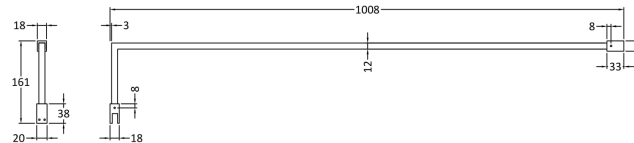

Packaging Dimensions

Height (mm):	65
Width (mm):	1085
Length (mm):	2010
Gross Weight (kg):	42.4

Packaging Data

Box Colour:	Brown Cardboard Box - Printed
Box Qty:	1
Label Size:	100 x 50
Label Colour:	Not Applicable
Label Qty:	0

Outer Box Dimensions (If Applicable)

Height (mm):	
Width (mm):	
Depth (mm):	
Length (mm):	
Gross Weight (kg):	
Barcode:	5055369007462

Product Details

Country of Origin:	China
Fitting Instruction:	No
CE Approval:	Yes
Profile Material:	Aluminium
Profile Finish:	Polished Chrome
Adjustments (mm):	975mm-993mm
Entry Width (mm):	N/A
Swing In Dim (mm):	N/A
Swing Out Dim (mm):	N/A
Radius (mm):	Not Applicable
Glass Thickness (mm):	8
Easy Fit:	No
Easy Clean:	Yes
Handle Style:	Not Applicable
Handle Material:	Not Applicable
Enclosure Design:	Frameless
Wheel Type:	Not Applicable
Support Bar Included:	Support Bar Included
Extras:	None

Sales Code: FIX025

Description: Wetroom Screen Support Arm

Product Dimensions

Height (mm):	15
Width (mm):	150
Depth (mm):	1000
Nett Weight (kg):	0.67

Packaging Dimensions

Height (mm):	35
Width (mm):	160
Length (mm):	1020
Gross Weight (kg):	0.7

Packaging Data

Box Colour:	Brown Cardboard Box
Box Qty:	1
Label Size:	100 x 50
Label Colour:	White Label
Label Qty:	1

Outer Box Dimensions (If Applicable)

Height (mm):	
Width (mm):	
Depth (mm):	
Length (mm):	
Gross Weight (kg):	
Barcode:	5056462611884