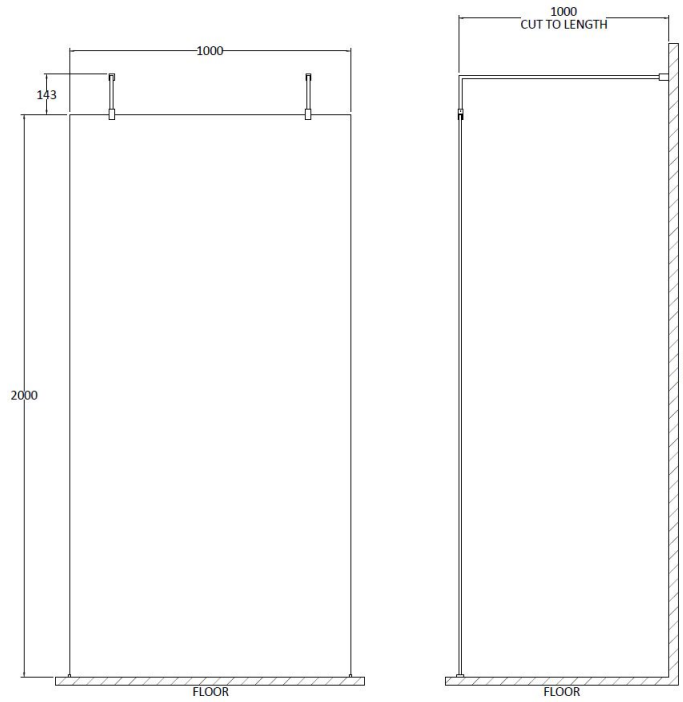

Sales Code: BBPAF10

Description: 1000 Wetroom Screen With Arms And H Feet

Packaging Details

Barcode: 5056462624334

Sales Code: WRSB1000

Description: Wetroom Screen 1000 X1950mm

Product Dimensions

Height (mm):	1950
Width (mm):	1000
Depth (mm):	14
Nett Weight (kg):	42.4

Packaging Dimensions

Height (mm):	65
Width (mm):	1085
Length (mm):	2010
Gross Weight (kg):	42.4

Packaging Data

Box Colour:	Brown Cardboard Box - Printed
Box Qty:	1
Label Size:	100 x 50
Label Colour:	Not Applicable
Label Qty:	0

Outer Box Dimensions (If Applicable)

Height (mm):	
Width (mm):	
Depth (mm):	
Length (mm):	
Gross Weight (kg):	
Barcode:	5055369007462

Product Details

Country of Origin:	China
Fitting Instruction:	No
CE Approval:	Yes
Profile Material:	Aluminium
Profile Finish:	Polished Chrome
Adjustments (mm):	975mm-993mm
Entry Width (mm):	N/A
Swing In Dim (mm):	N/A
Swing Out Dim (mm):	N/A
Radius (mm):	Not Applicable
Glass Thickness (mm):	8
Easy Fit:	No
Easy Clean:	Yes
Handle Style:	Not Applicable
Handle Material:	Not Applicable
Enclosure Design:	Frameless
Wheel Type:	Not Applicable
Support Bar Included:	Support Bar Included
Extras:	None

Sales Code: FIX025

Description: Wetroom Screen Support Arm

Product Dimensions

Height (mm):	15
Width (mm):	150
Depth (mm):	1000
Nett Weight (kg):	0.67

Packaging Dimensions

Height (mm):	35
Width (mm):	160
Length (mm):	1020
Gross Weight (kg):	0.7