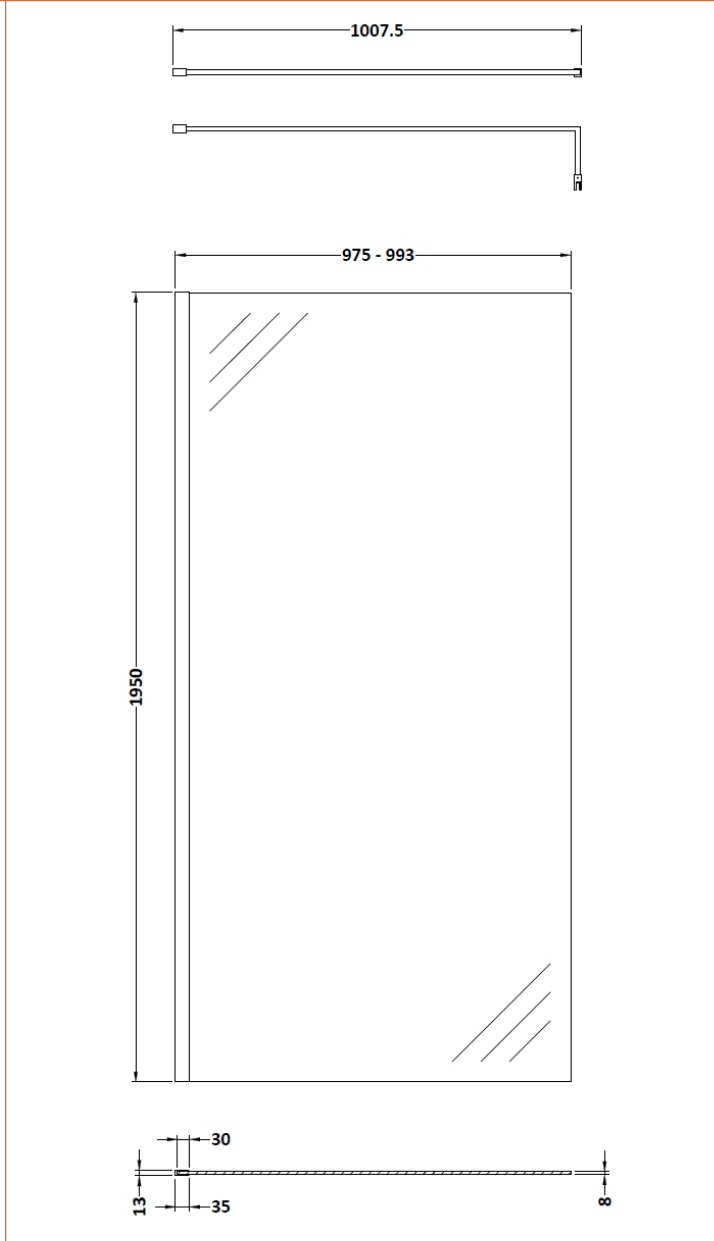

Sales Code: BBPAF10

Description: 1000 Wetroom Screen With Arms And H Feet

Packaging Details

Barcode: 5056462624334

Sales Code: WRSB1000

Description: Wetroom Screen 1000 X1950mm

Product Dimensions

Height (mm):	1950
Width (mm):	1000
Depth (mm):	14
Nett Weight (kg):	42.4

Packaging Dimensions

Height (mm):	65
Width (mm):	1085
Length (mm):	2010
Gross Weight (kg):	42.4

Packaging Data

Box Colour:	Brown Cardboard Box - Printed
Box Qty:	1
Label Size:	100 x 50
Label Colour:	Not Applicable
Label Qty:	0

Outer Box Dimensions (If Applicable)

Height (mm):	
Width (mm):	
Depth (mm):	
Length (mm):	
Gross Weight (kg):	
Barcode:	5055369007462

Product Details

Country of Origin:	China
Fitting Instruction:	No
CE Approval:	Yes
Profile Material:	Aluminium
Profile Finish:	Polished Chrome
Adjustments (mm):	975mm-993mm
Entry Width (mm):	N/A
Swing In Dim (mm):	N/A
Swing Out Dim (mm):	N/A
Radius (mm):	Not Applicable
Glass Thickness (mm):	8
Easy Fit:	No
Easy Clean:	Yes
Handle Style:	Not Applicable
Handle Material:	Not Applicable
Enclosure Design:	Frameless
Wheel Type:	Not Applicable
Support Bar Included:	Support Bar Included
Extras:	None

Sales Code: FIX025

Description: Wetroom Screen Support Arm

Product Dimensions

Height (mm):	15
Width (mm):	150
Depth (mm):	1000
Nett Weight (kg):	0.67

Packaging Dimensions

Height (mm):	35
Width (mm):	160
Length (mm):	1020
Gross Weight (kg):	0.7