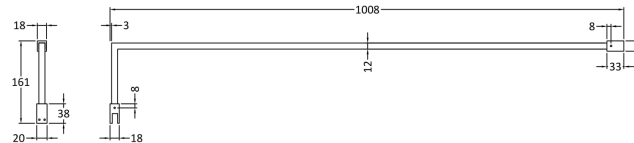

Packaging Dimensions

Height (mm):	65
Width (mm):	930
Length (mm):	2010
Gross Weight (kg):	38.24

Packaging Data

Box Colour:	Brown Cardboard Box - Printed
Box Qty:	1
Label Size:	100 x 50
Label Colour:	Not Applicable
Label Qty:	0

Outer Box Dimensions (If Applicable)

Height (mm):	
Width (mm):	
Depth (mm):	
Length (mm):	
Gross Weight (kg):	
Barcode:	5055369007455

Product Details

Country of Origin:	China
Fitting Instruction:	No
CE Approval:	Yes
Profile Material:	Aluminium
Profile Finish:	Polished Chrome
Adjustments (mm):	875mm-893mm
Entry Width (mm):	N/A
Swing In Dim (mm):	N/A
Swing Out Dim (mm):	N/A
Radius (mm):	Not Applicable
Glass Thickness (mm):	8
Easy Fit:	No
Easy Clean:	Yes
Handle Style:	Not Applicable
Handle Material:	Not Applicable
Enclosure Design:	Frameless
Wheel Type:	Not Applicable
Support Bar Included:	Support Bar Included
Extras:	None

Sales Code: FIX025

Description: Wetroom Screen Support Arm

Product Dimensions

Height (mm):	15
Width (mm):	150
Depth (mm):	1000
Nett Weight (kg):	0.67

Packaging Dimensions

Height (mm):	35
Width (mm):	160
Length (mm):	1020
Gross Weight (kg):	0.7

Packaging Data

Box Colour:	Brown Cardboard Box
Box Qty:	1
Label Size:	100 x 50
Label Colour:	White Label
Label Qty:	1

Outer Box Dimensions (If Applicable)

Height (mm):	
Width (mm):	
Depth (mm):	
Length (mm):	
Gross Weight (kg):	
Barcode:	5056462611884