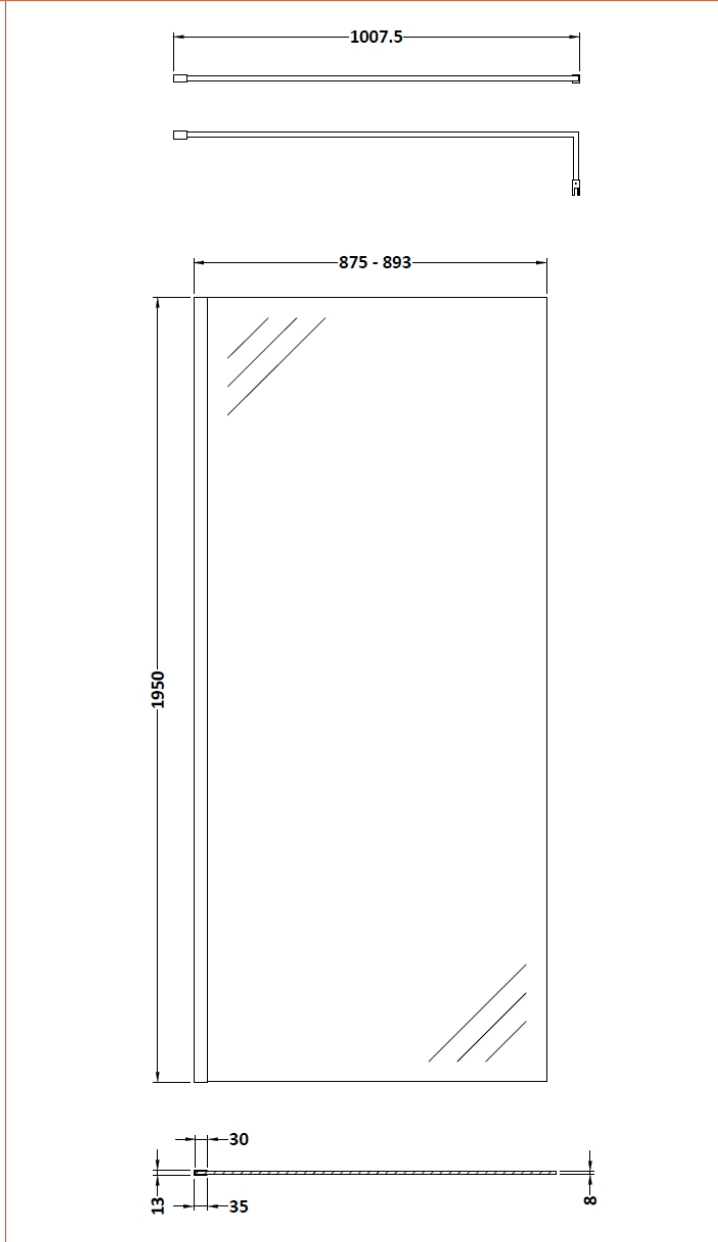

Sales Code: BBPAF090

Description: 900 Wetroom Screen With Arms And H Feet

Packaging Details

Barcode: 5056462624327

Sales Code: WRSB900

Description: Wetroom Screen 900 X1950mm

Product Dimensions

Height (mm):	1950
Width (mm):	900
Depth (mm):	14
Nett Weight (kg):	38.24

Packaging Dimensions

Height (mm):	65
Width (mm):	930
Length (mm):	2010
Gross Weight (kg):	38.24

Packaging Data

Box Colour:	Brown Cardboard Box - Printed
Box Qty:	1
Label Size:	100 x 50
Label Colour:	Not Applicable
Label Qty:	0

Outer Box Dimensions (If Applicable)

Height (mm):	
Width (mm):	
Depth (mm):	
Length (mm):	
Gross Weight (kg):	
Barcode:	5055369007455

Product Details

Country of Origin:	China
Fitting Instruction:	No
CE Approval:	Yes
Profile Material:	Aluminium
Profile Finish:	Polished Chrome
Adjustments (mm):	875mm-893mm
Entry Width (mm):	N/A
Swing In Dim (mm):	N/A
Swing Out Dim (mm):	N/A
Radius (mm):	Not Applicable
Glass Thickness (mm):	8
Easy Fit:	No
Easy Clean:	Yes
Handle Style:	Not Applicable
Handle Material:	Not Applicable
Enclosure Design:	Frameless
Wheel Type:	Not Applicable
Support Bar Included:	Support Bar Included
Extras:	None

Sales Code: FIX025

Description: Wetroom Screen Support Arm

Product Dimensions

Height (mm):	15
Width (mm):	150
Depth (mm):	1000
Nett Weight (kg):	0.67

Packaging Dimensions

Height (mm):	35
Width (mm):	160
Length (mm):	1020
Gross Weight (kg):	0.7