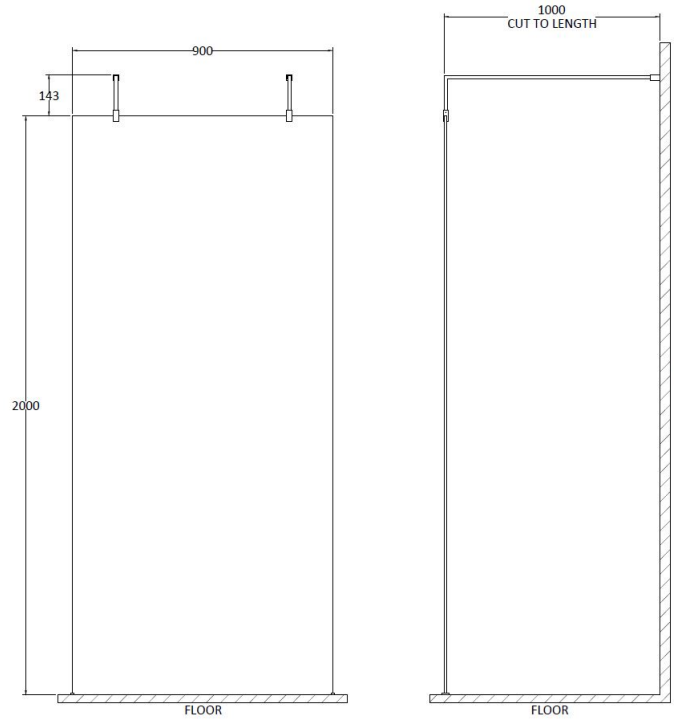

Sales Code: BBPAF090

Description: 900 Wetroom Screen With Arms And H Feet

Packaging Details

Barcode: 5056462624327

Sales Code: WRSB900

Description: Wetroom Screen 900 X1950mm

Product Dimensions

Height (mm):	1950
Width (mm):	900
Depth (mm):	14
Nett Weight (kg):	38.24

Packaging Dimensions

Height (mm):	65
Width (mm):	930
Length (mm):	2010
Gross Weight (kg):	38.24

Packaging Data

Box Colour:	Brown Cardboard Box - Printed
Box Qty:	1
Label Size:	100 x 50
Label Colour:	Not Applicable
Label Qty:	0

Outer Box Dimensions (If Applicable)

Height (mm):	
Width (mm):	
Depth (mm):	
Length (mm):	
Gross Weight (kg):	
Barcode:	5055369007455

Product Details

Country of Origin:	China
Fitting Instruction:	No
CE Approval:	Yes
Profile Material:	Aluminium
Profile Finish:	Polished Chrome
Adjustments (mm):	875mm-893mm
Entry Width (mm):	N/A
Swing In Dim (mm):	N/A
Swing Out Dim (mm):	N/A
Radius (mm):	Not Applicable
Glass Thickness (mm):	8
Easy Fit:	No
Easy Clean:	Yes
Handle Style:	Not Applicable
Handle Material:	Not Applicable
Enclosure Design:	Frameless
Wheel Type:	Not Applicable
Support Bar Included:	Support Bar Included
Extras:	None

Sales Code: FIX025

Description: Wetroom Screen Support Arm

Product Dimensions

Height (mm):	15
Width (mm):	150
Depth (mm):	1000
Nett Weight (kg):	0.67

Packaging Dimensions

Height (mm):	35
Width (mm):	160
Length (mm):	1020
Gross Weight (kg):	0.7