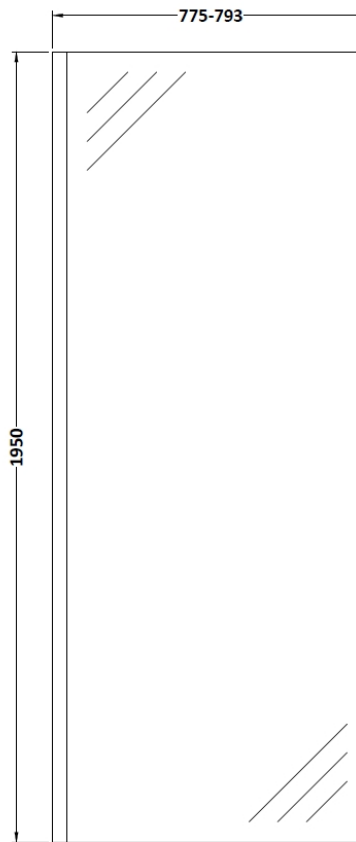

Sales Code: BBPAF080

Description: 800 Wetroom Screen With Arms And H Feet

### Packaging Details

Barcode: 5056462624310

Sales Code: WRSB800

Description: Wetroom Screen 800 X1950mm

**Product Dimensions**

Height (mm):	1950
Width (mm):	800
Depth (mm):	14
Nett Weight (kg):	34.36

**Packaging Dimensions**

Height (mm):	65
Width (mm):	830
Length (mm):	2010
Gross Weight (kg):	34.36

**Packaging Data**

Box Colour:	Brown Cardboard Box - Printed
Box Qty:	1
Label Size:	100 x 50
Label Colour:	Not Applicable
Label Qty:	0

**Outer Box Dimensions (If Applicable)**

Height (mm):	
Width (mm):	
Depth (mm):	
Length (mm):	
Gross Weight (kg):	
Barcode:	5055369007448

**Product Details**

Country of Origin:	China
Fitting Instruction:	No
CE Approval:	Yes
Profile Material:	Aluminium
Profile Finish:	Polished Chrome
Adjustments (mm):	775mm-793mm
Entry Width (mm):	N/A
Swing In Dim (mm):	N/A
Swing Out Dim (mm):	N/A
Radius (mm):	Not Applicable
Glass Thickness (mm):	8
Easy Fit:	No
Easy Clean:	Yes
Handle Style:	Not Applicable
Handle Material:	Not Applicable
Enclosure Design:	Frameless
Wheel Type:	Not Applicable
Support Bar Included:	Support Bar Included
Extras:	None