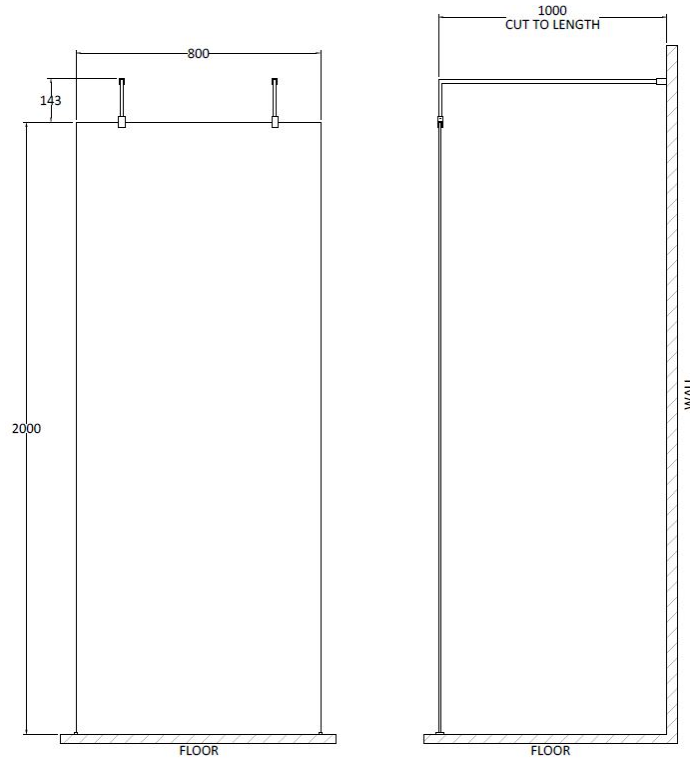

### Packaging Details

Barcode: 5056462624310

Sales Code: WRSB800

Description: Wetroom Screen 800 X1950mm

**Product Dimensions**

Height (mm):	1950
Width (mm):	800
Depth (mm):	14
Nett Weight (kg):	34.36

**Packaging Dimensions**

Height (mm):	65
Width (mm):	830
Length (mm):	2010
Gross Weight (kg):	34.36

**Packaging Data**

Box Colour:	Brown Cardboard Box - Printed
Box Qty:	1
Label Size:	100 x 50
Label Colour:	Not Applicable
Label Qty:	0

**Outer Box Dimensions (If Applicable)**

Height (mm):	
Width (mm):	
Depth (mm):	
Length (mm):	
Gross Weight (kg):	
Barcode:	5055369007448

**Product Details**

Country of Origin:	China
Fitting Instruction:	No
CE Approval:	Yes
Profile Material:	Aluminium
Profile Finish:	Polished Chrome
Adjustments (mm):	775mm-793mm
Entry Width (mm):	N/A
Swing In Dim (mm):	N/A
Swing Out Dim (mm):	N/A
Radius (mm):	Not Applicable
Glass Thickness (mm):	8
Easy Fit:	No
Easy Clean:	Yes
Handle Style:	Not Applicable
Handle Material:	Not Applicable
Enclosure Design:	Frameless
Wheel Type:	Not Applicable
Support Bar Included:	Support Bar Included
Extras:	None

**Packaging Data**

Box Colour:	Brown Cardboard Box
Box Qty:	1
Label Size:	100 x 50
Label Colour:	White Label
Label Qty:	1

**Outer Box Dimensions (If Applicable)**

Height (mm):	
Width (mm):	
Depth (mm):	
Length (mm):	
Gross Weight (kg):	
Barcode:	5056462611884