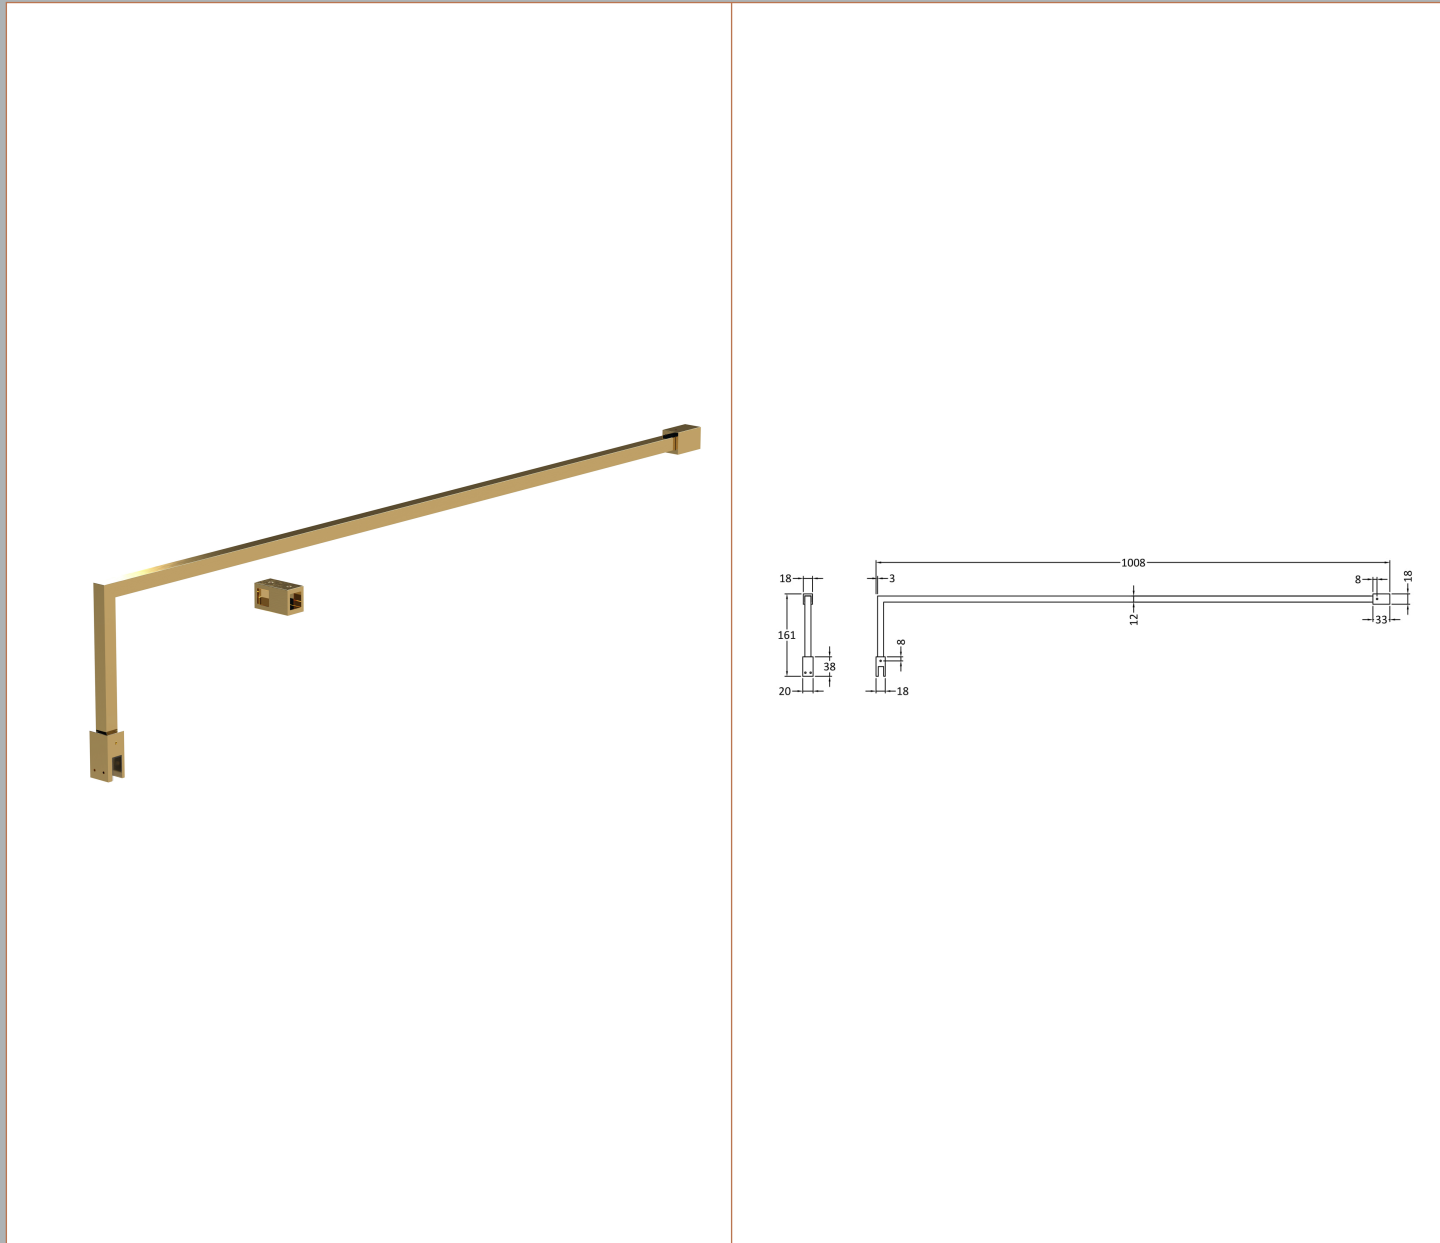

### Packaging Details

Barcode: 5056462624310

Sales Code: WRSB800

Description: Wetroom Screen 800 X1950mm

**Product Dimensions**

Height (mm):	1950
Width (mm):	800
Depth (mm):	14
Nett Weight (kg):	34.36

**Packaging Dimensions**

Height (mm):	65
Width (mm):	830
Length (mm):	2010
Gross Weight (kg):	34.36

**Packaging Data**

Box Colour:	Brown Cardboard Box - Printed
Box Qty:	1
Label Size:	100 x 50
Label Colour:	Not Applicable
Label Qty:	0

**Outer Box Dimensions (If Applicable)**

Height (mm):	
Width (mm):	
Depth (mm):	
Length (mm):	
Gross Weight (kg):	
Barcode:	5055369007448

**Product Details**

Country of Origin:	China
Fitting Instruction:	No
CE Approval:	Yes
Profile Material:	Aluminium
Profile Finish:	Polished Chrome
Adjustments (mm):	775mm-793mm
Entry Width (mm):	N/A
Swing In Dim (mm):	N/A
Swing Out Dim (mm):	N/A
Radius (mm):	Not Applicable
Glass Thickness (mm):	8
Easy Fit:	No
Easy Clean:	Yes
Handle Style:	Not Applicable
Handle Material:	Not Applicable
Enclosure Design:	Frameless
Wheel Type:	Not Applicable
Support Bar Included:	Support Bar Included
Extras:	None

Sales Code: FIX025

Description: Wetroom Screen Support Arm

**Product Dimensions**

Height (mm):	15
Width (mm):	150
Depth (mm):	1000
Nett Weight (kg):	0.67

**Packaging Dimensions**

Height (mm):	35
Width (mm):	160
Length (mm):	1020
Gross Weight (kg):	0.7