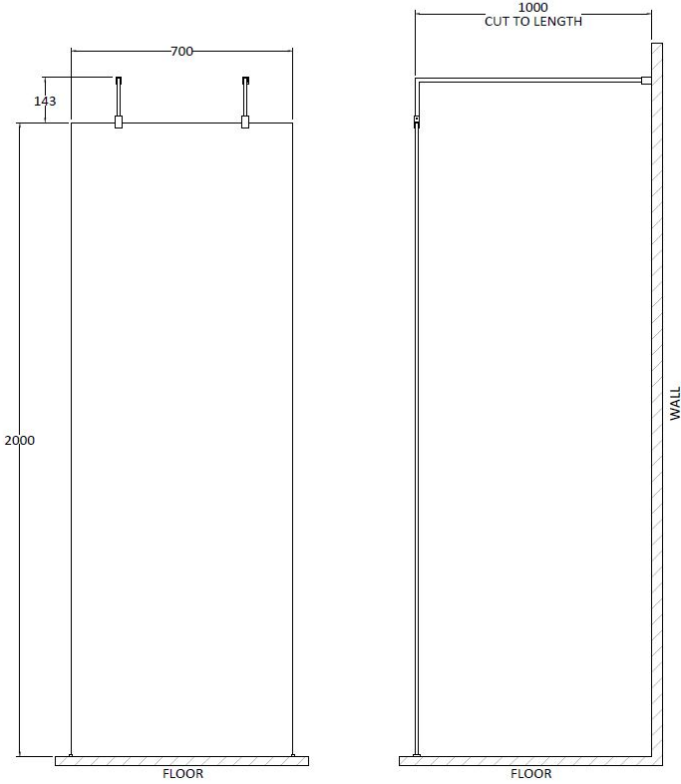

Sales Code: BBPAF070

Description: 700 Wetroom Screen With Arms And H Feet

Packaging Details

Barcode: 5056462624303

Sales Code: WRSB700

Description: Wetroom Screen 700 X1950mm

Product Dimensions

Height (mm):	1950
Width (mm):	700
Depth (mm):	14
Nett Weight (kg):	29.44

Packaging Dimensions

Height (mm):	65
Width (mm):	730
Length (mm):	2010
Gross Weight (kg):	29.44

Packaging Data

Box Colour:	Brown Cardboard Box - Printed
Box Qty:	1
Label Size:	100 x 50
Label Colour:	Not Applicable
Label Qty:	0

Outer Box Dimensions (If Applicable)

Height (mm):	
Width (mm):	
Depth (mm):	
Length (mm):	
Gross Weight (kg):	
Barcode:	5055369007424

Product Details

Country of Origin:	China
Fitting Instruction:	No
CE Approval:	Yes
Profile Material:	Aluminium
Profile Finish:	Polished Chrome
Adjustments (mm):	675mm-693mm
Entry Width (mm):	N/A
Swing In Dim (mm):	N/A
Swing Out Dim (mm):	N/A
Radius (mm):	Not Applicable
Glass Thickness (mm):	8
Easy Fit:	No
Easy Clean:	Yes
Handle Style:	Not Applicable
Handle Material:	Not Applicable
Enclosure Design:	Frameless
Wheel Type:	Not Applicable
Support Bar Included:	Support Bar Included
Extras:	None

Sales Code: FIX025

Description: Wetroom Screen Support Arm

Product Dimensions

Height (mm):	15
Width (mm):	150
Depth (mm):	1000
Nett Weight (kg):	0.67

Packaging Dimensions

Height (mm):	35
Width (mm):	160
Length (mm):	1020
Gross Weight (kg):	0.7