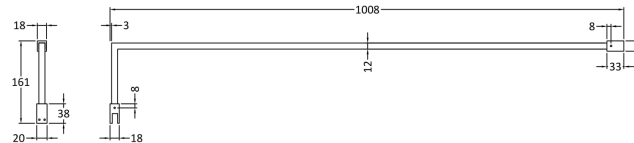

Packaging Dimensions

Height (mm):	65
Width (mm):	730
Length (mm):	2010
Gross Weight (kg):	29.44

Packaging Data

Box Colour:	Brown Cardboard Box - Printed
Box Qty:	1
Label Size:	100 x 50
Label Colour:	Not Applicable
Label Qty:	0

Outer Box Dimensions (If Applicable)

Height (mm):	
Width (mm):	
Depth (mm):	
Length (mm):	
Gross Weight (kg):	
Barcode:	5055369007424

Product Details

Country of Origin:	China
Fitting Instruction:	No
CE Approval:	Yes
Profile Material:	Aluminium
Profile Finish:	Polished Chrome
Adjustments (mm):	675mm-693mm
Entry Width (mm):	N/A
Swing In Dim (mm):	N/A
Swing Out Dim (mm):	N/A
Radius (mm):	Not Applicable
Glass Thickness (mm):	8
Easy Fit:	No
Easy Clean:	Yes
Handle Style:	Not Applicable
Handle Material:	Not Applicable
Enclosure Design:	Frameless
Wheel Type:	Not Applicable
Support Bar Included:	Support Bar Included
Extras:	None

Sales Code: FIX025

Description: Wetroom Screen Support Arm

Product Dimensions

Height (mm):	15
Width (mm):	150
Depth (mm):	1000
Nett Weight (kg):	0.67

Packaging Dimensions

Height (mm):	35
Width (mm):	160
Length (mm):	1020
Gross Weight (kg):	0.7

Packaging Data

Box Colour:	Brown Cardboard Box
Box Qty:	1
Label Size:	100 x 50
Label Colour:	White Label
Label Qty:	1

Outer Box Dimensions (If Applicable)

Height (mm):	
Width (mm):	
Depth (mm):	
Length (mm):	
Gross Weight (kg):	
Barcode:	5056462611884