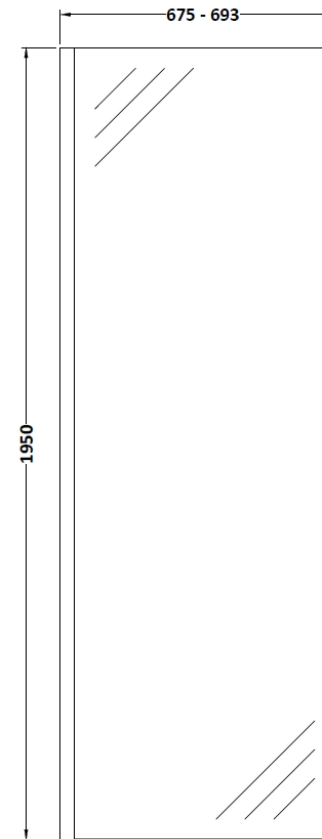

Sales Code: BBPAF070

Description: 700 Wetroom Screen With Arms And H Feet

Packaging Details

Barcode: 5056462624303

Sales Code: WRSB700

Description: Wetroom Screen 700 X1950mm

Product Dimensions

Height (mm):	1950
Width (mm):	700
Depth (mm):	14
Nett Weight (kg):	29.44

Packaging Dimensions

Height (mm):	65
Width (mm):	730
Length (mm):	2010
Gross Weight (kg):	29.44

Packaging Data

Box Colour:	Brown Cardboard Box - Printed
Box Qty:	1
Label Size:	100 x 50
Label Colour:	Not Applicable
Label Qty:	0

Outer Box Dimensions (If Applicable)

Height (mm):	
Width (mm):	
Depth (mm):	
Length (mm):	
Gross Weight (kg):	
Barcode:	5055369007424

Product Details

Country of Origin:	China
Fitting Instruction:	No
CE Approval:	Yes
Profile Material:	Aluminium
Profile Finish:	Polished Chrome
Adjustments (mm):	675mm-693mm
Entry Width (mm):	N/A
Swing In Dim (mm):	N/A
Swing Out Dim (mm):	N/A
Radius (mm):	Not Applicable
Glass Thickness (mm):	8
Easy Fit:	No
Easy Clean:	Yes
Handle Style:	Not Applicable
Handle Material:	Not Applicable
Enclosure Design:	Frameless
Wheel Type:	Not Applicable
Support Bar Included:	Support Bar Included
Extras:	None

Sales Code: FIX025

Description: Wetroom Screen Support Arm

Product Dimensions

Height (mm):	15
Width (mm):	150
Depth (mm):	1000
Nett Weight (kg):	0.67

Packaging Dimensions

Height (mm):	35
Width (mm):	160
Length (mm):	1020
Gross Weight (kg):	0.7