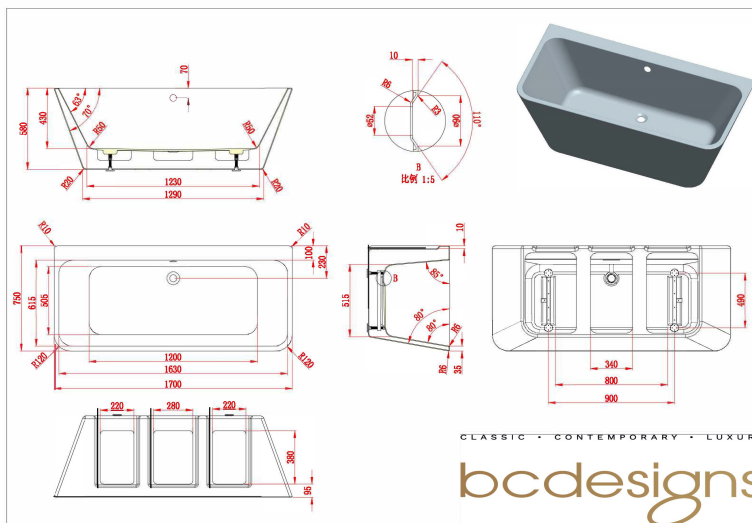

Sales Code: BAS025

Description: Ancora Btw 1700X750 Bath(Waste Included)

Product Dimensions

Length (mm):	0
Width (mm):	0
Depth (mm):	0
Nett Weight (kg):	52

Packaging Dimensions

Length (mm):	580
Width (mm):	720
Depth (mm):	1700
Gross Weight (kg):	52

Packaging Data

Box Colour:	
Box Qty:	0
Label Size:	0 x 0
Label Colour:	
Label Qty:	0

Outer Box Dimensions (If Applicable)

Length (mm):	
Width (mm):	
Height (mm):	
Gross Weight (kg):	
Barcode:	5056462661834

Product Details

Country of Origin:	China
Fitting Instruction:	
Certification:	FSC: No CE & UKCA:
Material Colour Reference:	European White
Product Material:	
Material Thickness:	
Volume (Ltr):	
Displaced Capacity:	
Leg Set Included:	
Waste Included:	
Drilled/Undrilled:	
Includes Grips:	
Embossed:	
No of Tapholes:	
Anti-Slip:	