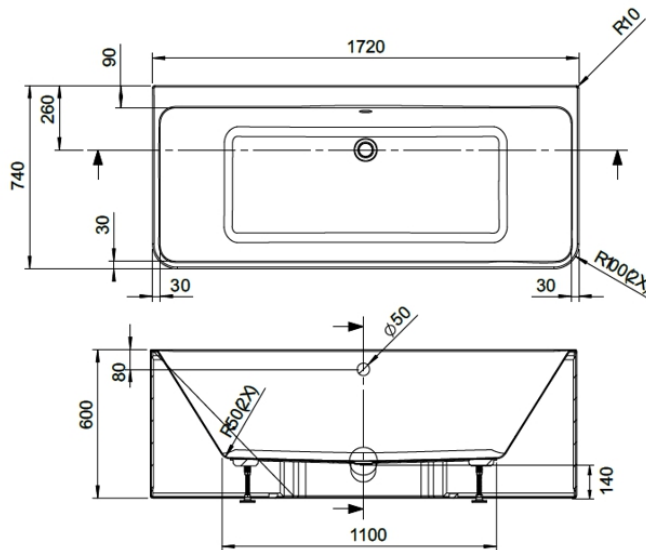

CUSTOMER DATA SHEET - BATHS

SALES CODE: BAS022

DESCRIPTION: MURALI BACK-TO-WALL BATH

PRODUCT DIMENSIONS

Length (mm)	Width (mm)	Depth (mm)	Nett Wgt Kg
1720	740	600	54

PACKAGING DIMENSIONS

Length (mm)	Width (mm)	Depth (mm)	Gross Wgt Kg
xxxxx	xxxx	xxxx	xxxx

PACKAGING DATA

Box Colour	Brown Cardboard Sleeve		
Box Qty	1	Label Colour	White Label
Label Size	100 X 50	Label Qty	2

OUTER BOX DIMENSIONS (If Applicable)

Length (mm)	Width (mm)	Height (mm)	Gross Wgt Kg
Barcode			

PRODUCT DETAILS

Country of Origin	China	Certification	FSC	CE
Fitting Instruction	No	Material Colour Ref	European White	
Product Material	Acrymite Acrylic	Material Thickness	xxxxx	
Volume (Ltr)	220	Displaced Capacity	xxx	
Leg Set Inc'	Legset Included	Waste Inc'	Waste Not Included	
Drilled/Undrilled	Undrilled For Taps	Includes Grips	No Grips Supplied	
Embossed	No	No of Tapholes	None	
Anti-Slip	No			