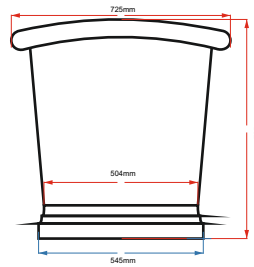

CUSTOMER SPECIFICATION SHEET - BATHS

SALES CODE: BAC045

DESCRIPTION 1500 COPPER BOAT BATH- COPPER COPPER

PRODUCT DIMENSIONS

Length (mm)	Width (mm)	Depth (mm)	Nett Wgt Kg
1500	725	725	44

PACKAGING DIMENSIONS

Length (mm)	Width (mm)	Depth (mm)	Gross Wgt Kg
1630	820	820	50.5

PACKAGING DATA

Box Colour	Brown		
Box Qty	1	Label Colour	White
Label Size	100 x 50	Label Qty	1

OUTER BOX DIMENSIONS (If Applicable)

Length (mm)	Width (mm)	Height (mm)	Gross Wgt Kg
Barcode			

PRODUCT DETAILS

Country of Origin	India	Certification	FSC	CE
Fitting Instruction	No	Material Colour Ref	Copper	
Product Material	Copper			
Volume (Ltr)	190			
Leg Set Inc'	Legset Not Included	Waste Inc'	Waste Not Included	
Drilled/Undrilled	Undrilled For Taps	Includes Grips	No Grips Supplied	
Embossed	No	No of Tapholes	None	
Anti-Slip	No			