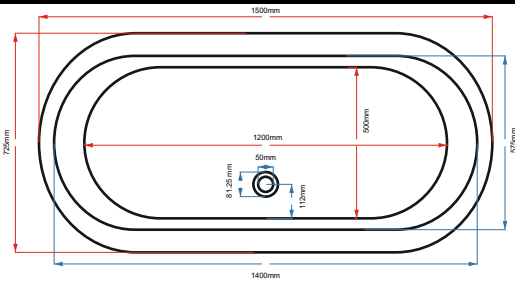

CUSTOMER SPECIFICATION SHEET - BATHS

SALES CODE: BAC045

DESCRIPTION 1500 COPPER BOAT BATH- COPPER COPPER

PRODUCT DIMENSIONS

Length (mm)	Width (mm)	Depth (mm)	Nett Wgt Kg
1500	725	725	44

PACKAGING DIMENSIONS

Length (mm)	Width (mm)	Depth (mm)	Gross Wgt Kg
1630	820	820	50.5

PACKAGING DATA

Box Colour	Brown		
Box Qty	1	Label Colour	White
Label Size	100 x 50	Label Qty	1

OUTER BOX DIMENSIONS (If Applicable)

Length (mm)	Width (mm)	Height (mm)	Gross Wgt Kg
Barcode			

PRODUCT DETAILS

Country of Origin	India	Certification	FSC	CE
Fitting Instruction	No	Material Colour Ref	Copper	
Product Material	Copper			
Volume (Ltr)	190			
Leg Set Inc'	Legset Not Included	Waste Inc'	Waste Not Included	
Drilled/Undrilled	Undrilled For Taps	Includes Grips	No Grips Supplied	
Embossed	No	No of Tapholes	None	
Anti-Slip	No			