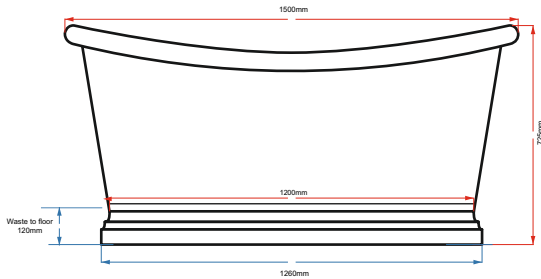

CUSTOMER SPECIFICATION SHEET - BATHS

SALES CODE: BAC045

DESCRIPTION 1500 COPPER BOAT BATH- COPPER COPPER

PRODUCT DIMENSIONS

Length (mm)	Width (mm)	Depth (mm)	Nett Wgt Kg
1500	725	725	44

PACKAGING DIMENSIONS

Length (mm)	Width (mm)	Depth (mm)	Gross Wgt Kg
1630	820	820	50.5

PACKAGING DATA

Box Colour	Brown		
Box Qty	1	Label Colour	White
Label Size	100 x 50	Label Qty	1

OUTER BOX DIMENSIONS (If Applicable)

Length (mm)	Width (mm)	Height (mm)	Gross Wgt Kg
Barcode			

PRODUCT DETAILS

Country of Origin	India	Certification	FSC	CE
Fitting Instruction	No	Material Colour Ref	Copper	
Product Material	Copper			
Volume (Ltr)	190			
Leg Set Inc'	Legset Not Included	Waste Inc'	Waste Not Included	
Drilled/Undrilled	Undrilled For Taps	Includes Grips	No Grips Supplied	
Embossed	No	No of Tapholes	None	
Anti-Slip	No			