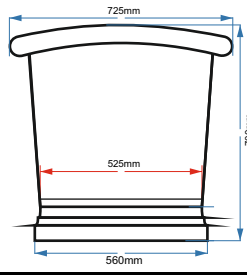

CUSTOMER SPECIFICATION SHEET - BATHS

SALES CODE: BAC040

DESCRIPTION 1700 COPPER BOAT BATH- COPPER/COPPER

PRODUCT DIMENSIONS

Length (mm)	Width (mm)	Depth (mm)	Nett Wgt Kg
1700	725	700	50

PACKAGING DIMENSIONS

Length (mm)	Width (mm)	Depth (mm)	Gross Wgt Kg
1830	840	820	50.5

PACKAGING DATA

Box Colour	Brown Cardboard		
Box Qty	1	Label Colour	White
Label Size	100 x 50	Label Qty	1

OUTER BOX DIMENSIONS (If Applicable)

Length (mm)	Width (mm)	Height (mm)	Gross Wgt Kg
1830	840	820	58.3
Barcode			

PRODUCT DETAILS

Country of Origin	India	Certification	FSC	CE
Fitting Instruction	No	Material Colour Ref	Copper	
Product Material	Copper			
Volume (Ltr)	190			
Leg Set Inc'	Legset Not Included	Waste Inc'	Waste Not Included	
Drilled/Undrilled	Undrilled For Taps	Includes Grips	No Grips Supplied	
Embossed	No	No of Tapholes	None	
Anti-Slip	No			