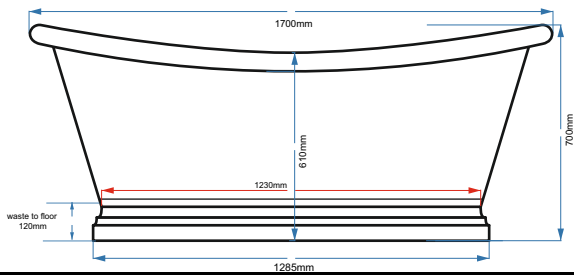

CUSTOMER SPECIFICATION SHEET - BATHS

SALES CODE: BAC040

DESCRIPTION 1700 COPPER BOAT BATH- COPPER/COPPER

PRODUCT DIMENSIONS

Length (mm)	Width (mm)	Depth (mm)	Nett Wgt Kg
1700	725	700	50

PACKAGING DIMENSIONS

Length (mm)	Width (mm)	Depth (mm)	Gross Wgt Kg
1830	840	820	50.5

PACKAGING DATA

Box Colour	Brown Cardboard		
Box Qty	1	Label Colour	White
Label Size	100 x 50	Label Qty	1

OUTER BOX DIMENSIONS (If Applicable)

Length (mm)	Width (mm)	Height (mm)	Gross Wgt Kg
1830	840	820	58.3
Barcode			

PRODUCT DETAILS

Country of Origin	India	Certification	FSC	CE
Fitting Instruction	No	Material Colour Ref	Copper	
Product Material	Copper			
Volume (Ltr)	190			
Leg Set Inc'	Legset Not Included	Waste Inc'	Waste Not Included	
Drilled/Undrilled	Undrilled For Taps	Includes Grips	No Grips Supplied	
Embossed	No	No of Tapholes	None	
Anti-Slip	No			