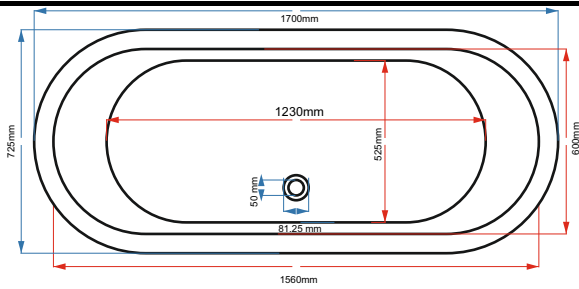

CUSTOMER SPECIFICATION SHEET - BATHS

SALES CODE: BAC040

DESCRIPTION 1700 COPPER BOAT BATH- COPPER/COPPER

PRODUCT DIMENSIONS

Length (mm)	Width (mm)	Depth (mm)	Nett Wgt Kg
1700	725	700	50

PACKAGING DIMENSIONS

Length (mm)	Width (mm)	Depth (mm)	Gross Wgt Kg
1830	840	820	50.5

PACKAGING DATA

Box Colour	Brown Cardboard		
Box Qty	1	Label Colour	White
Label Size	100 x 50	Label Qty	1

OUTER BOX DIMENSIONS (If Applicable)

Length (mm)	Width (mm)	Height (mm)	Gross Wgt Kg
1830	840	820	58.3
Barcode			

PRODUCT DETAILS

Country of Origin	India	Certification	FSC	CE
Fitting Instruction	No	Material Colour Ref	Copper	
Product Material	Copper			
Volume (Ltr)	190			
Leg Set Inc'	Legset Not Included	Waste Inc'	Waste Not Included	
Drilled/Undrilled	Undrilled For Taps	Includes Grips	No Grips Supplied	
Embossed	No	No of Tapholes	None	
Anti-Slip	No			