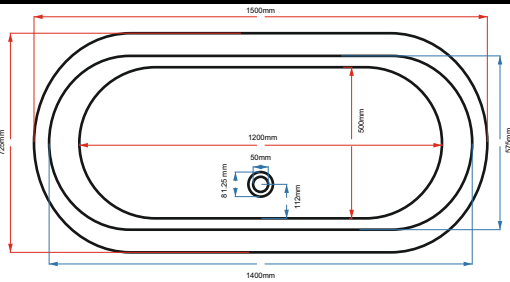

CUSTOMER SPECIFICATION SHEET - BATHS

SALES CODE: BAC035

DESCRIPTION 1500 COPPER BOAT BATH- TIN

PRODUCT DIMENSIONS

Length (mm)	Width (mm)	Depth (mm)	Nett Wgt Kg
1500	725	725	44

PACKAGING DIMENSIONS

Length (mm)	Width (mm)	Depth (mm)	Gross Wgt Kg
1630	820	820	50.5

PACKAGING DATA

Box Colour	Brown		
Box Qty	1	Label Colour	White
Label Size	100 x 50	Label Qty	1

OUTER BOX DIMENSIONS (If Applicable)

Length (mm)	Width (mm)	Height (mm)	Gross Wgt Kg
Barcode			

PRODUCT DETAILS

Country of Origin	India	Certification	FSC	CE
Fitting Instruction	No	Material Colour Ref	Copper	
Product Material	Copper/Tin			
Volume (Ltr)	190			
Leg Set Inc'	Legset Not Included	Waste Inc'	Waste Not Included	
Drilled/Undrilled	Undrilled For Taps	Includes Grips	No Grips Supplied	
Embossed	No	No of Tapholes	None	
Anti-Slip	No			