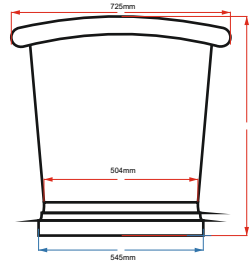

CUSTOMER SPECIFICATION SHEET - BATHS

SALES CODE: BAC035

DESCRIPTION 1500 COPPER BOAT BATH- TIN

PRODUCT DIMENSIONS

Length (mm)	Width (mm)	Depth (mm)	Nett Wgt Kg
1500	725	725	44

PACKAGING DIMENSIONS

Length (mm)	Width (mm)	Depth (mm)	Gross Wgt Kg
1630	820	820	50.5

PACKAGING DATA

Box Colour	Brown		
Box Qty	1	Label Colour	White
Label Size	100 x 50	Label Qty	1

OUTER BOX DIMENSIONS (If Applicable)

Length (mm)	Width (mm)	Height (mm)	Gross Wgt Kg
Barcode			

PRODUCT DETAILS

Country of Origin	India	Certification	FSC	CE
Fitting Instruction	No	Material Colour Ref	Copper	
Product Material	Copper/Tin			
Volume (Ltr)	190			
Leg Set Inc'	Legset Not Included	Waste Inc'	Waste Not Included	
Drilled/Undrilled	Undrilled For Taps	Includes Grips	No Grips Supplied	
Embossed	No	No of Tapholes	None	
Anti-Slip	No			