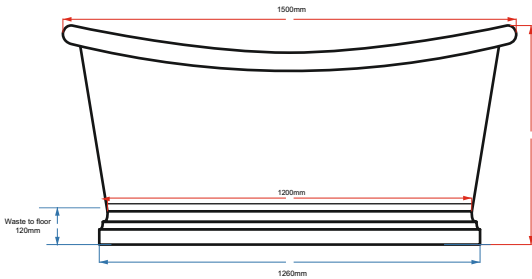

CUSTOMER SPECIFICATION SHEET - BATHS

SALES CODE: BAC035

DESCRIPTION 1500 COPPER BOAT BATH- TIN

PRODUCT DIMENSIONS

Length (mm)	Width (mm)	Depth (mm)	Nett Wgt Kg
1500	725	725	44

PACKAGING DIMENSIONS

Length (mm)	Width (mm)	Depth (mm)	Gross Wgt Kg
1630	820	820	50.5

PACKAGING DATA

Box Colour	Brown		
Box Qty	1	Label Colour	White
Label Size	100 x 50	Label Qty	1

OUTER BOX DIMENSIONS (If Applicable)

Length (mm)	Width (mm)	Height (mm)	Gross Wgt Kg
Barcode			

PRODUCT DETAILS

Country of Origin	India	Certification	FSC	CE
Fitting Instruction	No	Material Colour Ref	Copper	
Product Material	Copper/Tin			
Volume (Ltr)	190			
Leg Set Inc'	Legset Not Included	Waste Inc'	Waste Not Included	
Drilled/Undrilled	Undrilled For Taps	Includes Grips	No Grips Supplied	
Embossed	No	No of Tapholes	None	
Anti-Slip	No			