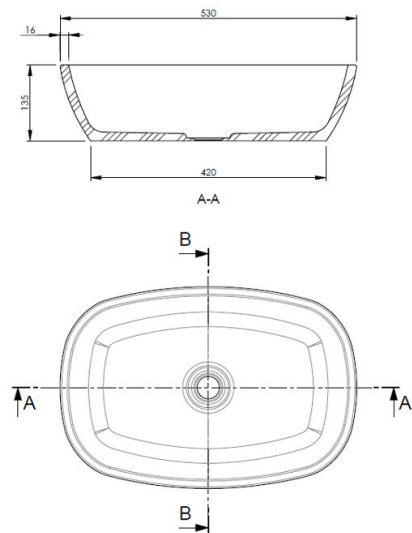

CUSTOMER SPECIFICATION SHEET - BASINS

CODE: BAB164 **DESCRIPTION:** Vive Basin

CATEGORY: Basins

PRODUCT DIMENSIONS

Height (mm)	Width (mm)	Length (mm)	Depth (mm)	Nett Wgt Kg
135	360	530		

PACKAGING DIMENSIONS

Height (mm)	Width (mm)	Depth (mm)	Gross Wgt Kg
540	400	220	7.8

PACKAGING DATA

Box Colour	Brown Cardboard Box		
Box Qty	1	Label Colour	White Label
Label Size	100 x 50	Label Qty	2

OUTER BOX DIMENSIONS (If Applicable)

Height (mm)	Width (mm)	Length (mm)	Depth (mm)	Gross Wgt Kg
Barcode				

PRODUCT DETAILS

Country of Origin	South Africa	CE Certification	N/A
Product Material	Cian Solid Surface	Colour/Finish	White Polished