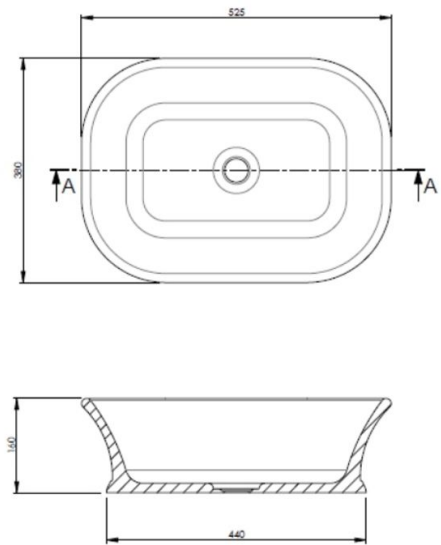

CUSTOMER SPECIFICATION SHEET - BASINS

CODE: BAB135 **DESCRIPTION:** Magnus/Senator Basin

CATEGORY: Basins

PRODUCT DIMENSIONS

Height (mm)	Width (mm)	Length (mm)	Depth (mm)	Nett Wgt Kg
160	380	525		10

PACKAGING DIMENSIONS

Height (mm)	Width (mm)	Depth (mm)	Gross Wgt Kg

PACKAGING DATA

Box Colour	White Cardboard Box		
Box Qty	1	Label Colour	White Label
Label Size	100 x 50	Label Qty	2

OUTER BOX DIMENSIONS (If Applicable)

Height (mm)	Width (mm)	Length (mm)	Depth (mm)	Gross Wgt Kg
Barcode				

PRODUCT DETAILS

Country of Origin	South Africa	CE Certification	N/A
Fitting Instruction		Colour/Finish	Chrome
Product Material	Cian Solid Surface	Product Diameter	26mm
Heating Element Wattage	Not Applicable	Connection Size	11/2"