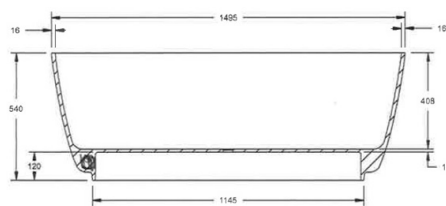

CUSTOMER DATA SHEET - BATHS

SALES CODE: BAB075

DESCRIPTION: DIVITA BATH

Section A-A

PRODUCT DIMENSIONS

Length (mm)	Width (mm)	Depth (mm)	Nett Wgt Kg
1495	720	540	82

PACKAGING DIMENSIONS

Length (mm)	Width (mm)	Depth (mm)	Gross Wgt Kg
1530	800	580	82

PACKAGING DATA

Box Colour	Brown Cardboard Box		
Box Qty	1	Label Colour	White Label
Label Size	100 X 50	Label Qty	1

OUTER BOX DIMENSIONS (If Applicable)

Length (mm)	Width (mm)	Height (mm)	Gross Wgt Kg
Barcode			

PRODUCT DETAILS

Country of Origin	South Africa	Certification	FSC	No	CE	No
Fitting Instruction	Yes	Material Colour Ref	European White			
Product Material	Cian	Material Thickness	16mm			
Volume (Ltr)	150	Displaced Capacity	105			
Leg Set Inc'	Legset Not Included	Waste Inc'	Waste Not Included			
Drilled/Undrilled	Undrilled For Taps	Includes Grips	No Grips Supplied			
Embossed	No	No of Tapholes	None			
Anti-Slip	No					