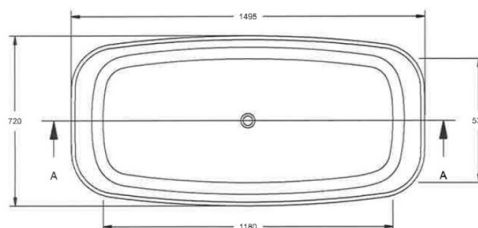

CUSTOMER DATA SHEET - BATHS

SALES CODE: BAB075

DESCRIPTION: DIVITA BATH

Section A-A

PRODUCT DIMENSIONS

Length (mm)	Width (mm)	Depth (mm)	Nett Wgt Kg
1495	720	540	82

PACKAGING DIMENSIONS

Length (mm)	Width (mm)	Depth (mm)	Gross Wgt Kg
1530	800	580	82

PACKAGING DATA

Box Colour	Brown Cardboard Box		
Box Qty	1	Label Colour	White Label
Label Size	100 X 50	Label Qty	1

OUTER BOX DIMENSIONS (If Applicable)

Length (mm)	Width (mm)	Height (mm)	Gross Wgt Kg
Barcode			

PRODUCT DETAILS

Country of Origin	South Africa	Certification	FSC	No	CE	No
Fitting Instruction	Yes	Material Colour Ref	European White			
Product Material	Cian	Material Thickness	16mm			
Volume (Ltr)	150	Displaced Capacity	105			
Leg Set Inc'	Legset Not Included	Waste Inc'	Waste Not Included			
Drilled/Undrilled	Undrilled For Taps	Includes Grips	No Grips Supplied			
Embossed	No	No of Tapholes	None			
Anti-Slip	No					