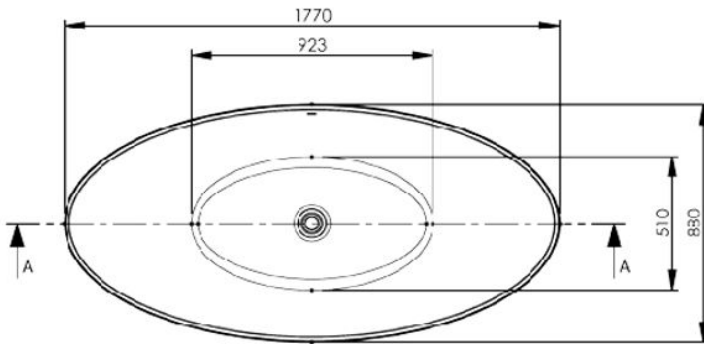

### PRODUCT DIMENSIONS

Length (mm)	Width (mm)	Depth (mm)	Nett Wgt Kg
1770	880	685	86

### PACKAGING DIMENSIONS

Length (mm)	Width (mm)	Depth (mm)	Gross Wgt Kg
XXX	XXX	XXX	XXX

### OUTER BOX DIMENSIONS (If Applicable)

Length (mm)	Width (mm)	Height (mm)	Gross Wgt Kg
Barcode			

### PRODUCT DETAILS

Country of Origin	South Africa	Certification	FSC	No	CE	No
Fitting Instruction	Yes	Material Colour Ref	European White			
Product Material	Cian	Material Thickness	xxx			
Volume (Ltr)	180	Displaced Capacity	xxx			
Leg Set Inc'	Leg Set Not Included	Waste Inc'	Waste NOT Included			
Drilled/Undrilled	Undrilled For Taps	Includes Grips	No Grips Supplied			
Embossed	No	No of Tapholes	None			
Anti-Slip	No					