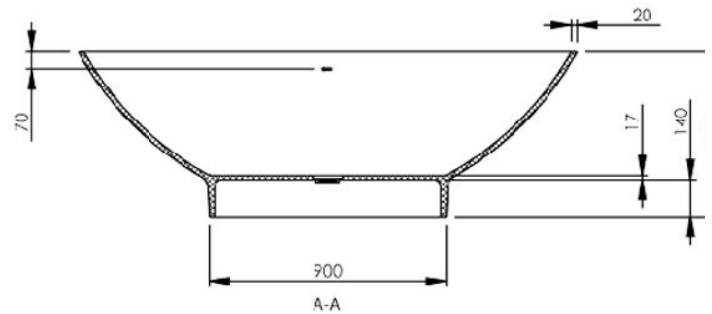

### PRODUCT DIMENSIONS

Length (mm)	Width (mm)	Depth (mm)	Nett Wgt Kg
1770	880	685	86

### PACKAGING DIMENSIONS

Length (mm)	Width (mm)	Depth (mm)	Gross Wgt Kg
XXX	XXX	XXX	XXX

### OUTER BOX DIMENSIONS (If Applicable)

Length (mm)	Width (mm)	Height (mm)	Gross Wgt Kg
Barcode			

### PRODUCT DETAILS

Country of Origin	South Africa	Certification	FSC	No	CE	No
Fitting Instruction	Yes	Material Colour Ref	European White			
Product Material	Cian	Material Thickness	xxx			
Volume (Ltr)	180	Displaced Capacity	xxx			
Leg Set Inc'	Leg Set Not Included	Waste Inc'	Waste NOT Included			
Drilled/Undrilled	Undrilled For Taps	Includes Grips	No Grips Supplied			
Embossed	No	No of Tapholes	None			
Anti-Slip	No					