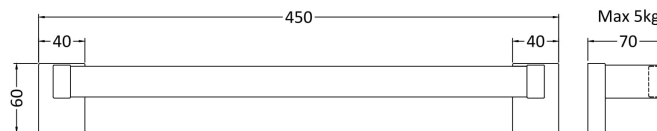

### Product Dimensions

Length (mm):	
Width (mm):	450
Height (mm):	60
Depth (mm):	70
Nett Weight (kg):	0,44

### Packaging Dimensions

Height (mm):	500
Width (mm):	75
Depth (mm):	60
Gross Weight (kg):	0,44

### Packaging Data

Box Colour:	White Cardboard Box
Box Qty:	
Label Size:	100 x 50
Label Colour:	White Label
Label Qty:	2

### Outer Box Dimensions (If Applicable)

Height (mm):	
Width (mm):	
Length (mm):	
Depth (mm):	
Gross Weight (kg):	
Barcode:	5055369032334