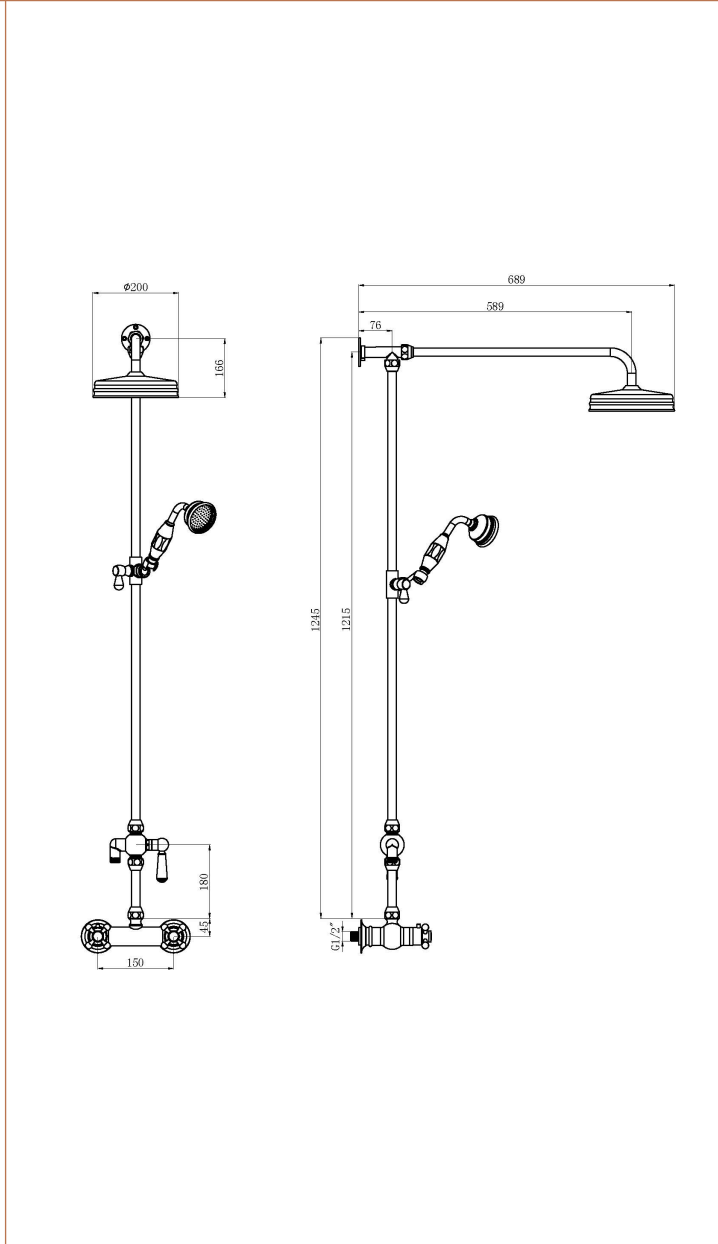

Sales Code: A8117

Description: Trad Ther Shower Valve Riser Diverter

Product Dimensions

Length (mm):	
Width (mm):	200
Height (mm):	1245
Depth (mm):	689
Nett Weight (kg):	7.02

Packaging Dimensions

Length (mm):	75
Width (mm):	130
Height (mm):	
Gross Weight (kg):	7.02

Packaging Data

Box Colour:	White Cardboard Box
Box Qty:	1
Label Size:	100 x 50
Label Colour:	White Label
Label Qty:	1

Outer Box Dimensions (If Applicable)

Length (mm):	
Width (mm):	
Height (mm):	
Depth (mm):	
Gross Weight (kg):	
Barcode:	5056462603452

Product Details

Country of Origin:	China
Fitting Instruction:	No
Product Material:	Brass
Mount Type:	Wall
Outlet Elbow Supplied:	Not Applicable
Easy Clean:	No
Head Included:	Yes
Handset Included:	Yes
Body Jets Included:	No
No of Body Jets:	Not Applicable
Operating Pressure (bar):	0.5
Valve/Cartridge Type:	1/4 Turn Ceramic Disc
Flow Rates (L/min):	0.1 bar: N/A 0.5 bar: 7.1 1 bar: 10.3 2 bar: 14.8 3 bar: 18.2
TMV2 Approved:	No Approval No: N/A
TMV3 Approved:	No Approval No: N/A
WRAS Approved:	No Approval No: N/A
Head Function:	Single
Handset Function:	Single Setting
Body Jet Info:	Not Applicable
Pipe Size:	18 mm
Pipe Centres:	150
Colour/Finish:	Brushed Brass
Hose Included:	Yes
No. of Outlets:	1