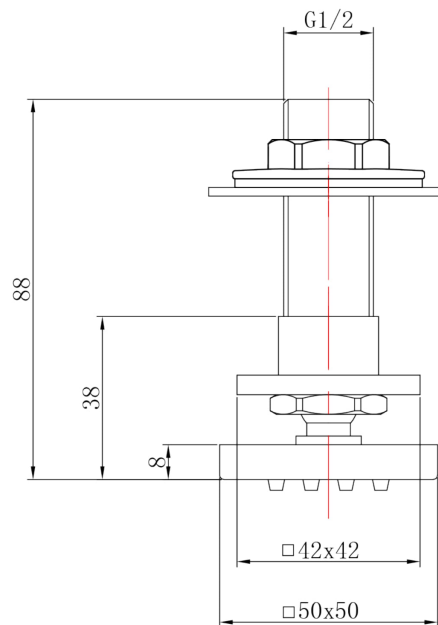

Sales Code: A354

Description: Square Body Jet

### Product Dimensions

Length (mm):	
Width (mm):	50
Height (mm):	88
Depth (mm):	50
Nett Weight (kg):	0.3

### Packaging Dimensions

Length (mm):	80
Width (mm):	72
Height (mm):	
Gross Weight (kg):	0.41

### Outer Box Dimensions (If Applicable)

Length (mm):	
Width (mm):	370
Height (mm):	240
Depth (mm):	420
Gross Weight (kg):	21
Barcode:	5055146151951