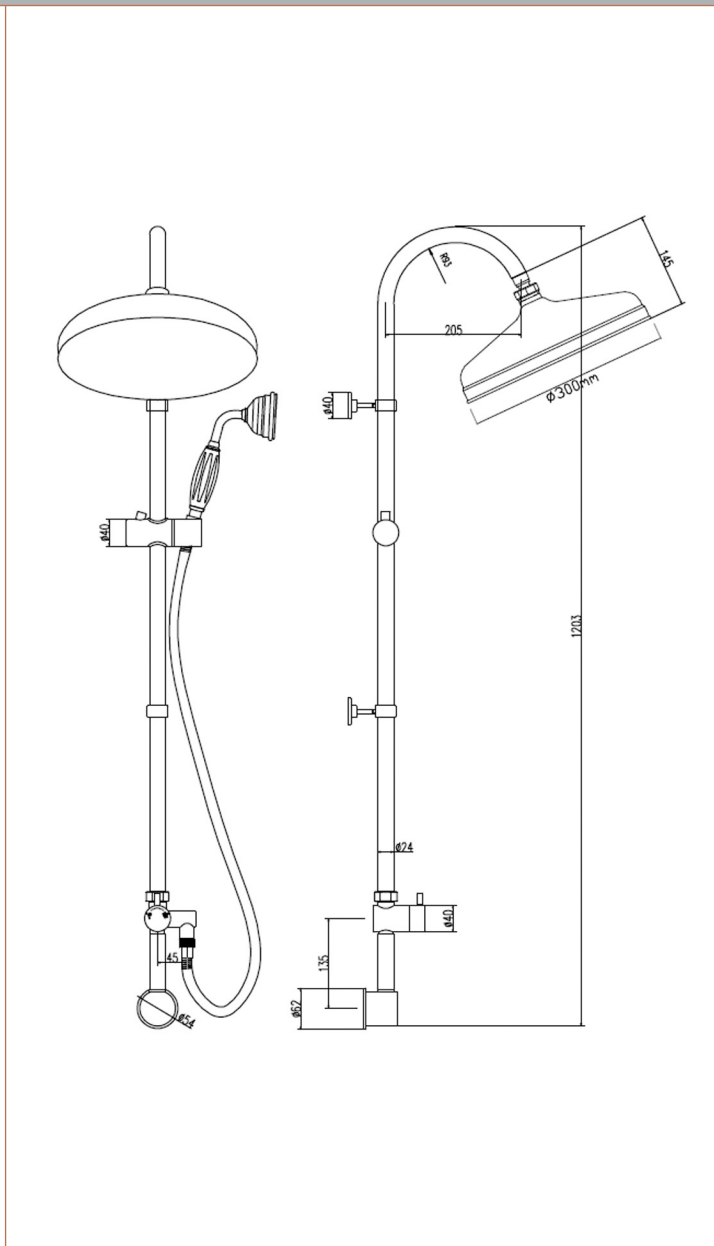

Sales Code: A3238

Description: Riser Kit With Concealed Elbow

Product Dimensions	
Length (mm):	
Width (mm):	300
Height (mm):	1205
Depth (mm):	455
Nett Weight (kg):	5.65
Packaging Dimensions	
Length (mm):	1070
Width (mm):	265
Height (mm):	
Gross Weight (kg):	5.65
Packaging Data	
Box Colour:	White Cardboard Box
Box Qty:	1
Label Size:	100 x 50
Label Colour:	White Label
Label Qty:	2
Outer Box Dimensions (If Applicable)	
Length (mm):	
Width (mm):	
Height (mm):	
Depth (mm):	
Gross Weight (kg):	
Barcode:	5055369062553
Product Details	
Country of Origin:	United Kingdom
Fitting Instruction:	No
Product Material:	Brass/ABS
Mount Type:	Wall, Surface
Outlet Elbow Supplied:	No
Easy Clean:	No
Head Included:	Yes
Handset Included:	Yes
Body Jets Included:	No
No of Body Jets:	Not Applicable
Operating Pressure (bar):	1
Valve/Cartridge Type:	Not Applicable
Flow Rates (L/min):	0.1 bar: N/A 0.5 bar: N/A 1 bar: N/A 2 bar: N/A 3 bar: N/A
TMV2 Approved:	No Approval No: N/A
TMV3 Approved:	No Approval No: N/A
WRAS Approved:	No Approval No: N/A
Head Function:	Single
Handset Function:	Single Setting
Body Jet Info:	Not Applicable
Pipe Size:	15 mm (1/2" Bsp)
Pipe Centres:	N/A
Colour/Finish:	Chrome
Hose Included:	Yes
No. of Outlets:	2